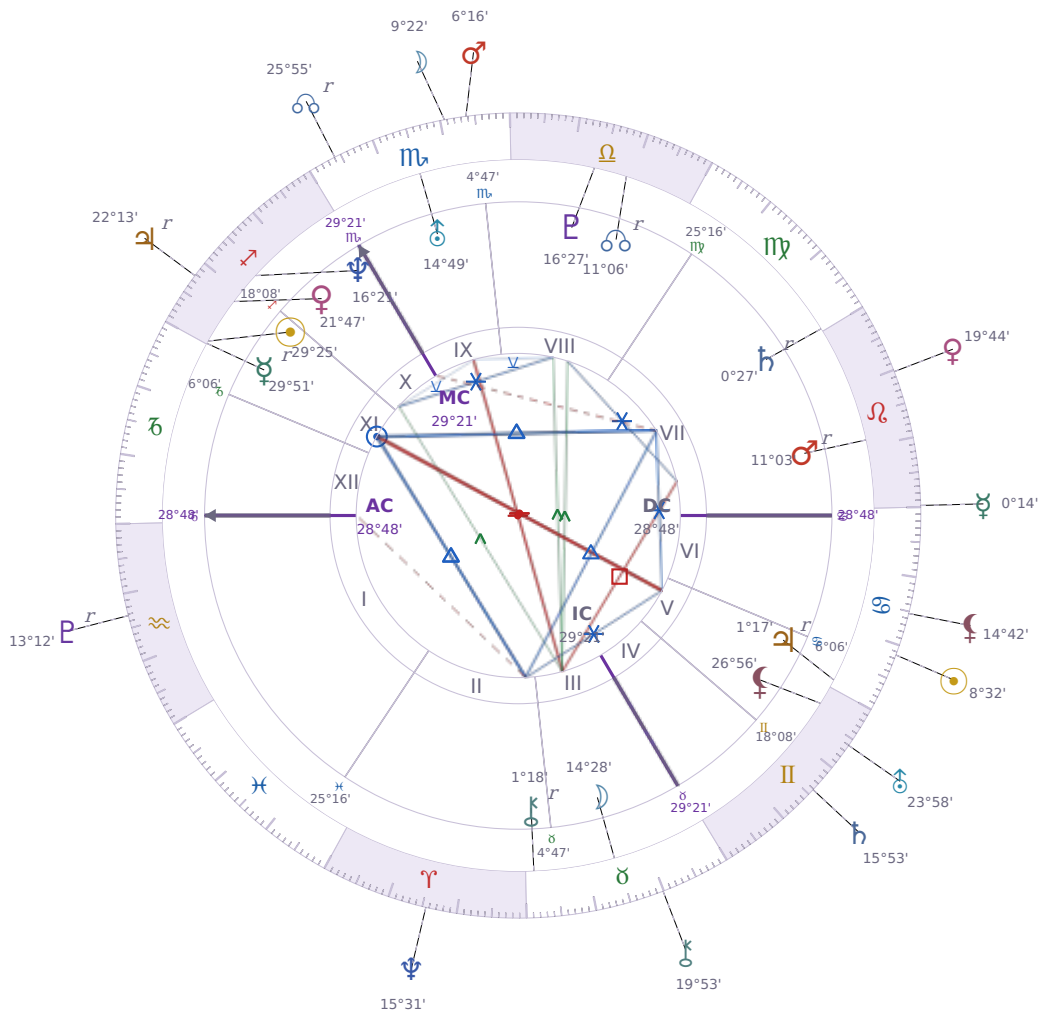

DAILY PERSONAL HOROSCOPE

Emmanuel Macron

President of France since 2017

♊ Sagittarius December 21, 1977 10:40 Amiens

Monday, 30 June 2031

TRANSITS FOR TODAY

☉ Sun	in ♋ Cancer	8°32'04"
☾ Moon	in ♏ Scorpio	9°22'24"
☿ Mercury	in ♌ Leo	0°14'10"
♀ Venus	in ♌ Leo	19°44'44"
♂ Mars	in ♏ Scorpio	6°16'31"
♃ Jupiter	in ♊ Sagittarius Rx	22°13'47"
♄ Saturn	in ♊ Gemini	15°53'01"

♅ Uranus	in ♊ Gemini	23°58'18"
♆ Neptune	in ♈ Aries	15°31'50"
♇ Pluto	in ♒ Aquarius Rx	13°12'10"
♁ Chiron	in ♉ Taurus	19°53'19"
♏ NNode	in ♏ Scorpio Rx	25°55'18"
♁ Lilith	in ♋ Cancer	14°42'59"

NATAL PLANETS

KEY DATE

☿ Mercury enters ♌ Leo

Mercury in *Leo* makes people talk more **directly and with confidence**, so conversations at work or home tend to feel bolder and less cautious than usual. When someone speaks up during this transit, they usually **want to be heard** and remembered, which means they pick words for impact rather than softness. In practice, this shows up as **clearer requests, firmer opinions**, and less apologizing—though it can also mean people interrupt more or push their point when they should listen.