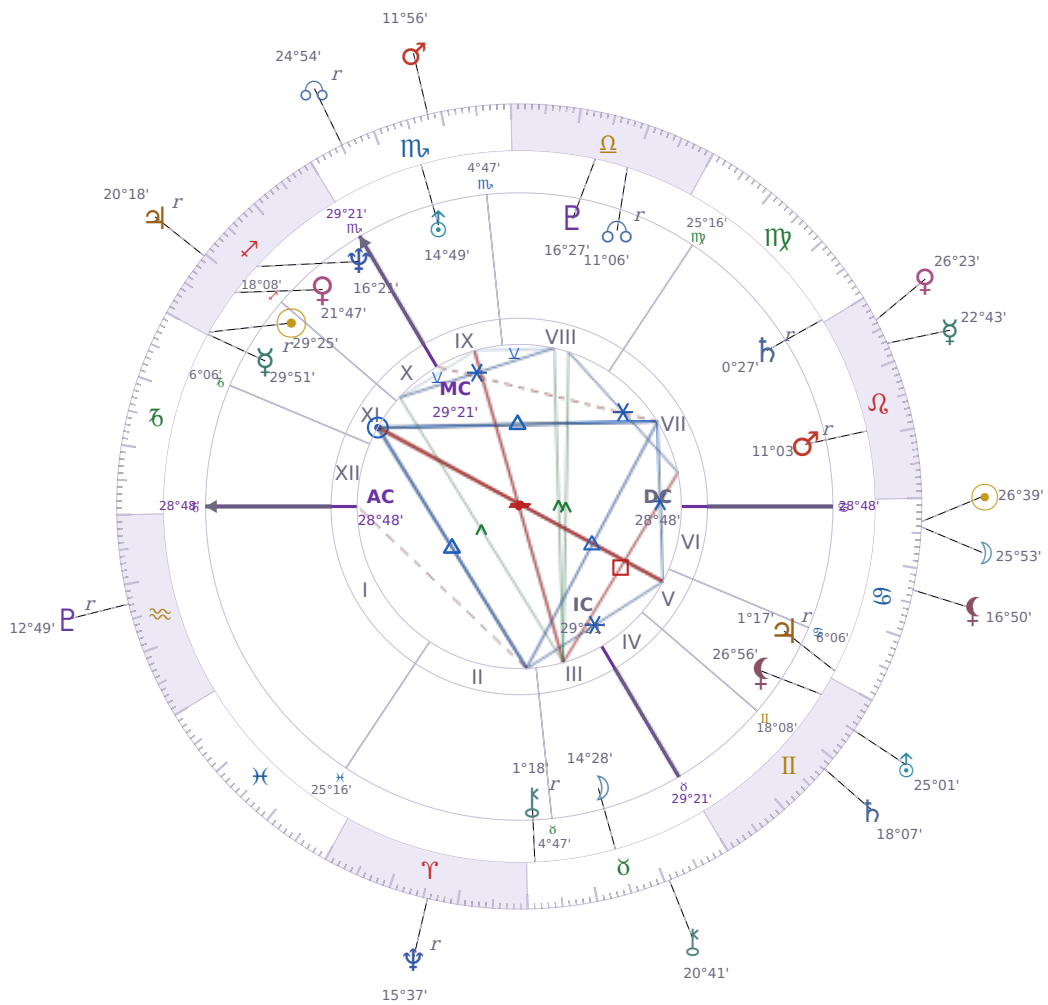

DAILY PERSONAL HOROSCOPE

Emmanuel Macron

President of France since 2017

♊ Sagittarius December 21, 1977 10:40 Amiens

Saturday, 19 July 2031

TRANSITS FOR TODAY

☉ Sun	in ♋ Cancer	26°39'05"
☾ Moon	in ♋ Cancer	25°53'30"
☿ Mercury	in ♌ Leo	22°43'14"
♀ Venus	in ♌ Leo	26°23'56"
♂ Mars	in ♏ Scorpio	11°56'49"
♃ Jupiter	in ♐ Sagittarius Rx	20°18'08"
♄ Saturn	in ♊ Gemini	18°07'32"

♅ Uranus	in ♊ Gemini	25°01'44"
♆ Neptune	in ♈ Aries Rx	15°37'35"
♇ Pluto	in ♒ Aquarius Rx	12°49'25"
♄ Chiron	in ♉ Taurus	20°41'33"
♁ NNode	in ♏ Scorpio Rx	24°54'57"
♁ Lilith	in ♋ Cancer	16°50'08"

NATAL PLANETS

KEY DATE

♆ Neptune stations Retrograde

Neptune stationing retrograde marks the point where **clarity takes a step back** in the areas it governs — dreams, beliefs, creativity, and what you're willing to believe about yourself or others. During this period, people often notice **confusion returning to situations** they thought were settled, delays in creative projects, or the need to rethink agreements that felt unclear to begin with. *Neptune* retrograde typically brings **reality checks** that strip away wishful thinking, so you may spot where you've been fooling yourself or where someone else's promises don't actually add up.