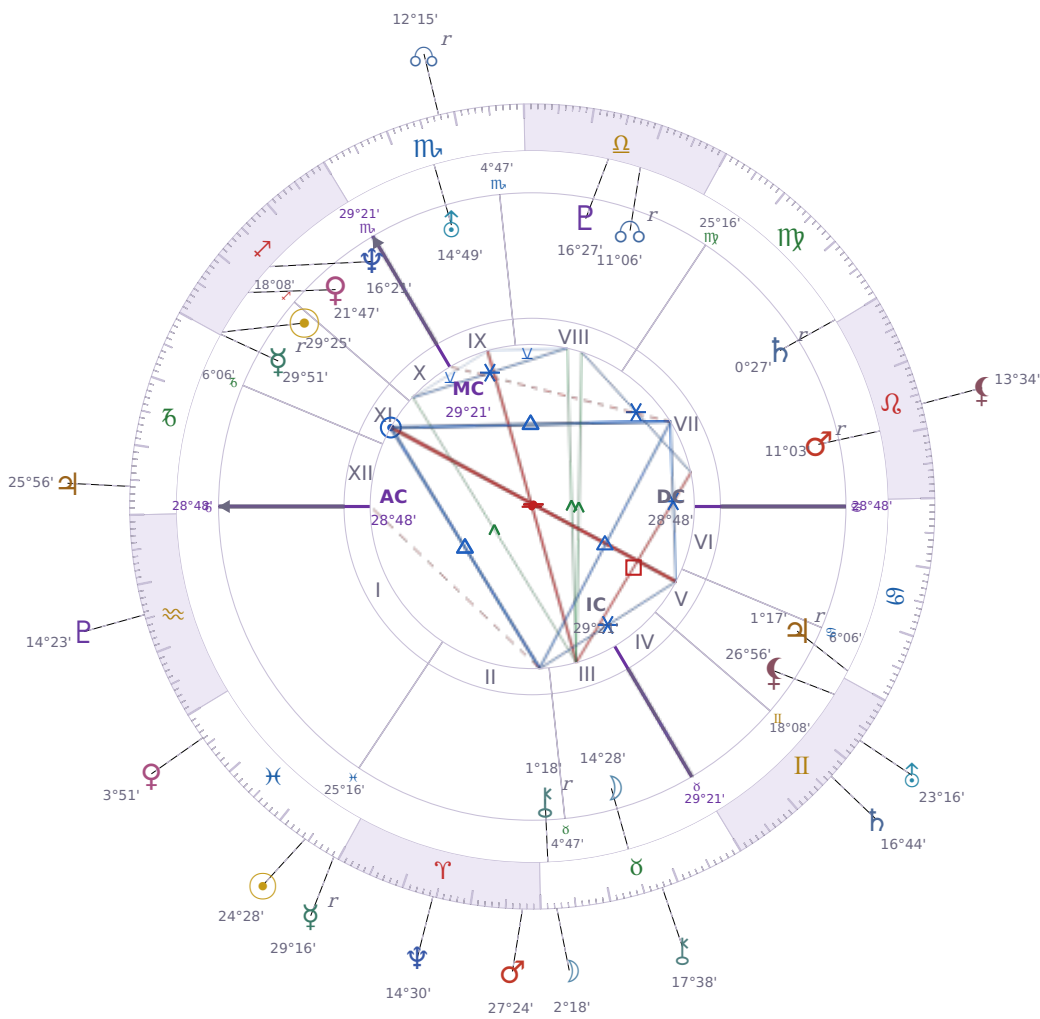

## DAILY PERSONAL HOROSCOPE

### Emmanuel Macron

President of France since 2017

♊ Sagittarius December 21, 1977 10:40 Amiens

**Sunday, 14 March 2032**

### TRANSITS FOR TODAY

☉ Sun	in ♋ Pisces	24°28'07"
☾ Moon	in ♉ Taurus	2°18'19"
☿ Mercury	in ♋ Pisces Rx	29°16'20"
♀ Venus	in ♋ Pisces	3°52'00"
♂ Mars	in ♈ Aries	27°24'56"
♃ Jupiter	in ♐ Capricorn	25°56'27"
♄ Saturn	in ♊ Gemini	16°44'51"