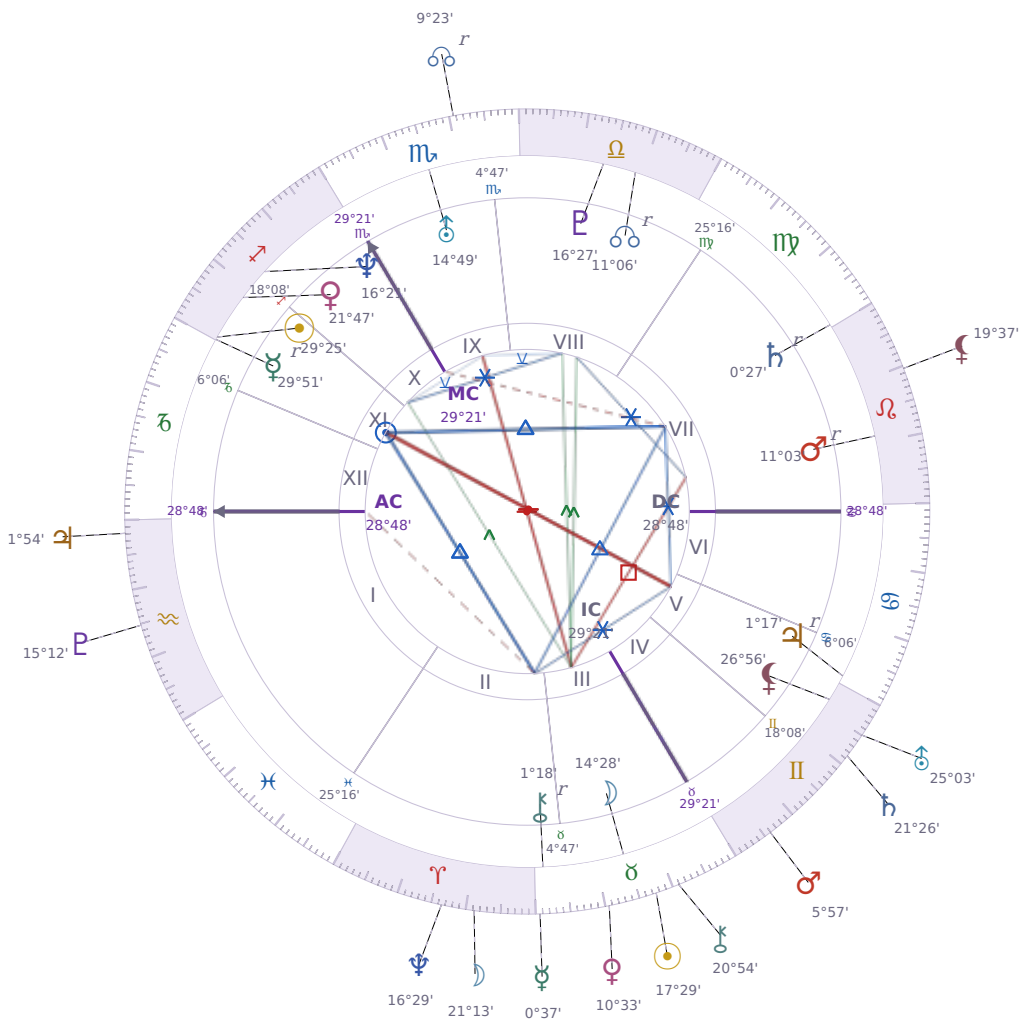

DAILY PERSONAL HOROSCOPE

Emmanuel Macron

President of France since 2017

♊ Sagittarius December 21, 1977 10:40 Amiens

Friday, 7 May 2032

TRANSITS FOR TODAY

☉ Sun	in ♉ Taurus	17°29'04"
☾ Moon	in ♈ Aries	21°13'34"
☿ Mercury	in ♉ Taurus	0°37'55"
♀ Venus	in ♉ Taurus	10°33'34"
♂ Mars	in ♊ Gemini	5°57'20"
♃ Jupiter	in ♒ Aquarius	1°54'48"
♄ Saturn	in ♊ Gemini	21°26'47"

♅ Uranus	in ♊ Gemini	25°03'23"
♆ Neptune	in ♈ Aries	16°29'31"
♇ Pluto	in ♒ Aquarius	15°12'22"
♁ Chiron	in ♉ Taurus	20°54'19"
♁ NNode	in ♏ Scorpio Rx	9°23'55"
♁ Lilith	in ♌ Leo	19°37'41"

NATAL PLANETS

☉ Sun	in ♐ Sagittarius	29°25'05"	XI
☾ Moon	in ♉ Taurus	14°28'55"	III
☿ Mercury	in ♐ Sagittarius	29°51'52"	XI Rx
♀ Venus	in ♐ Sagittarius	21°47'46"	XI
♂ Mars	in ♌ Leo	11°03'34"	VII Rx
♃ Jupiter	in ♋ Cancer	1°17'35"	V Rx
♄ Saturn	in ♍ Virgo	0°27'25"	VII Rx
♅ Uranus	in ♏ Scorpio	14°49'33"	IX
♆ Neptune	in ♐ Sagittarius	16°21'30"	X
♇ Pluto	in ♎ Libra	16°27'10"	VIII
♁ Chiron	in ♉ Taurus	1°18'59"	II Rx
♁ North Node	in ♎ Libra	11°07'00"	VIII Rx
♁ Lilith	in ♊ Gemini	26°56'07"	V

KEY DATE

☿ Mercury enters ♉ Taurus

Mercury moving into *Taurus* shifts how you **communicate and think** — you'll notice yourself speaking more slowly, choosing words with care instead of rushing through sentences. At work and in conversations, people tend to **focus on practical details** and want concrete facts rather than abstract ideas, which means discussions about money, plans, or decisions take longer but reach clearer agreements. This transit makes most people **stick to their positions** once they've decided something, so expect less back-and-forth and more people digging in on what they actually believe.