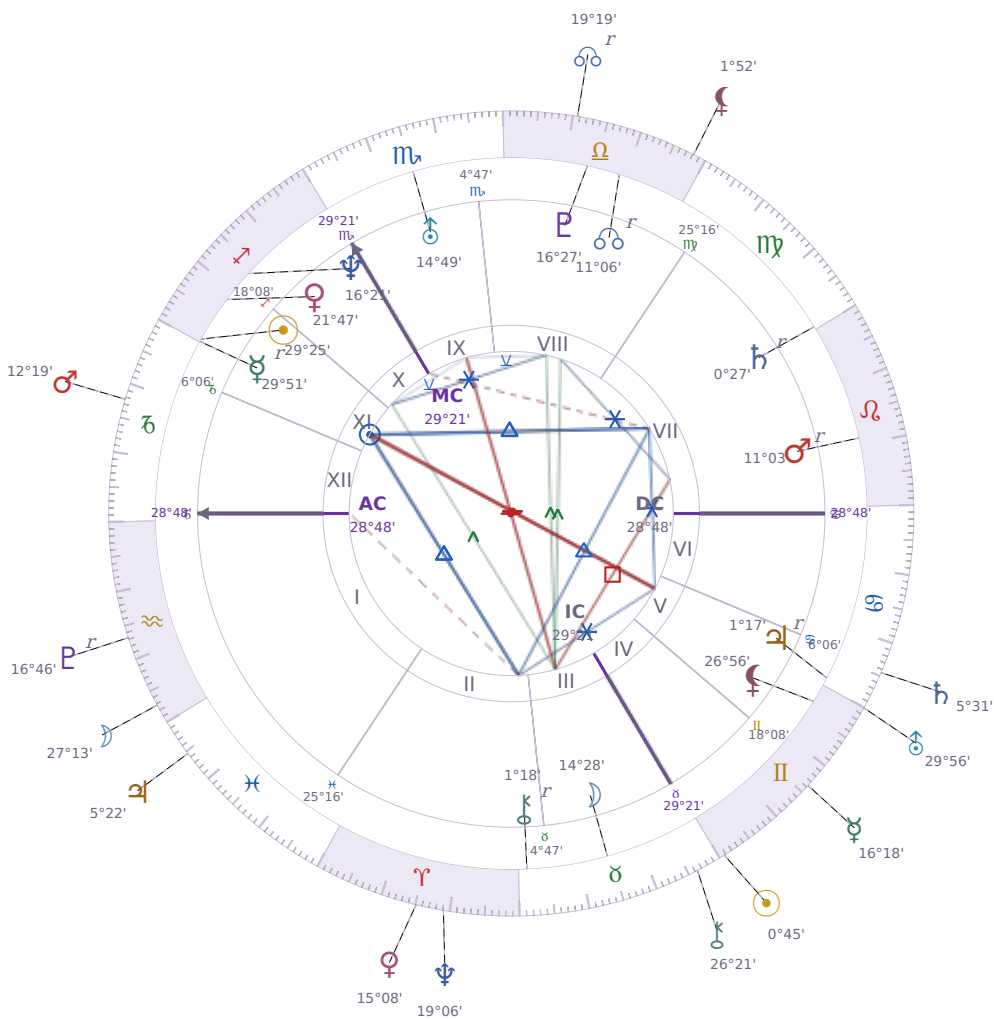

DAILY PERSONAL HOROSCOPE

Emmanuel Macron

President of France since 2017

♊ Sagittarius December 21, 1977 10:40 Amiens

Saturday, 21 May 2033

TRANSITS FOR TODAY

☉ Sun	in ♊ Gemini	0°45'16"
☾ Moon	in ♒ Aquarius	27°14'00"
☿ Mercury	in ♊ Gemini	16°18'26"
♀ Venus	in ♈ Aries	15°08'14"
♂ Mars	in ♐ Capricorn	12°19'06"
♃ Jupiter	in ♓ Pisces	5°22'58"
♄ Saturn	in ♋ Cancer	5°31'36"

♅ Uranus	in ♊ Gemini	29°56'35"
♆ Neptune	in ♈ Aries	19°06'15"
♇ Pluto	in ♒ Aquarius Rx	16°46'12"
♁ Chiron	in ♉ Taurus	26°21'13"
♁ NNode	in ♎ Libra Rx	19°19'40"
♁ Lilith	in ♎ Libra	1°52'28"

NATAL PLANETS

Saturday · ♄ Saturn

Colors: Violet

Stone: Obsidian

Number: 8