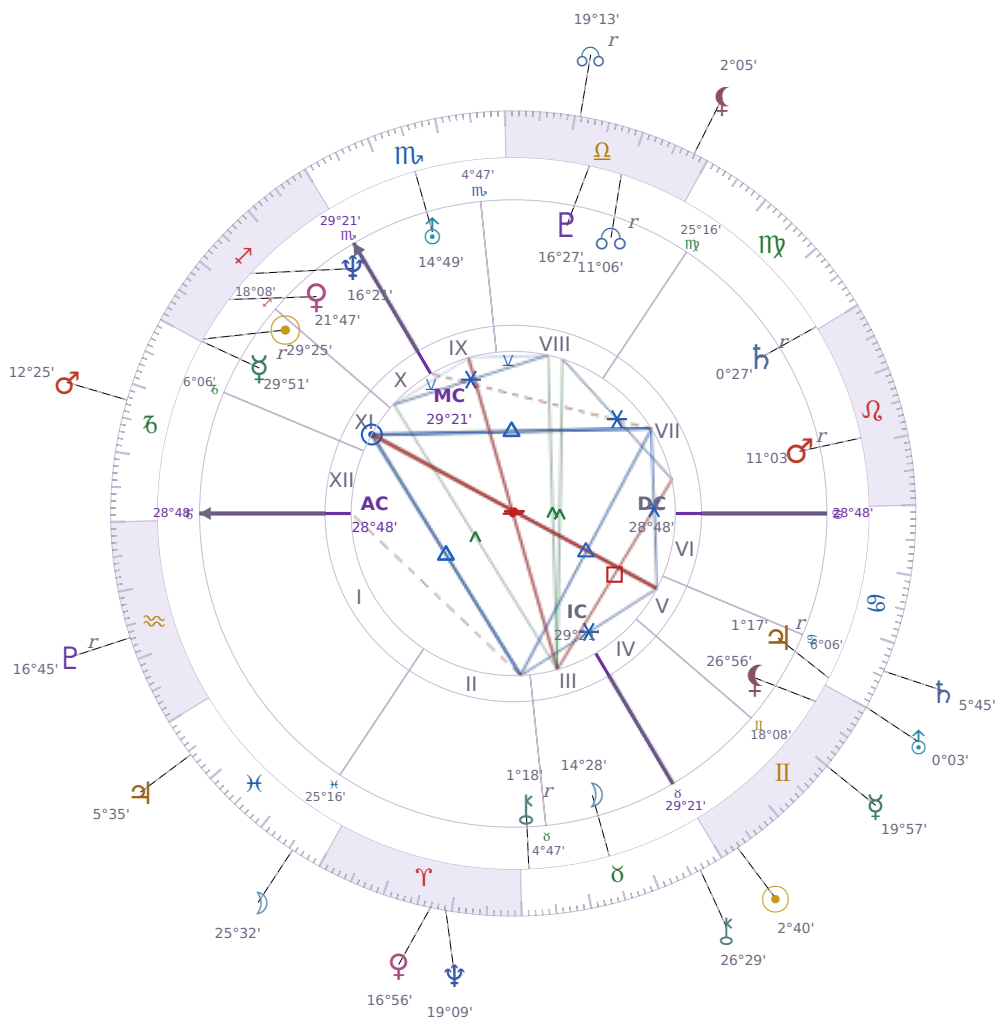

DAILY PERSONAL HOROSCOPE

Emmanuel Macron

President of France since 2017

♊ Sagittarius December 21, 1977 10:40 Amiens

Monday, 23 May 2023

TRANSITS FOR TODAY

☉ Sun	in ♊ Gemini	2°40'40"
☾ Moon	in ♓ Pisces	25°32'18"
☿ Mercury	in ♊ Gemini	19°57'55"
♀ Venus	in ♈ Aries	16°56'57"
♂ Mars	in ♐ Capricorn	12°25'45"
♃ Jupiter	in ♓ Pisces	5°35'21"
♄ Saturn	in ♋ Cancer	5°45'28"

♅ Uranus	in ♋ Cancer	0°03'06"
♆ Neptune	in ♈ Aries	19°09'49"
♇ Pluto	in ♒ Aquarius Rx	16°45'56"
♁ Chiron	in ♉ Taurus	26°29'41"
♁ NNode	in ♎ Libra Rx	19°13'19"
♁ Lilith	in ♎ Libra	2°05'46"

NATAL PLANETS