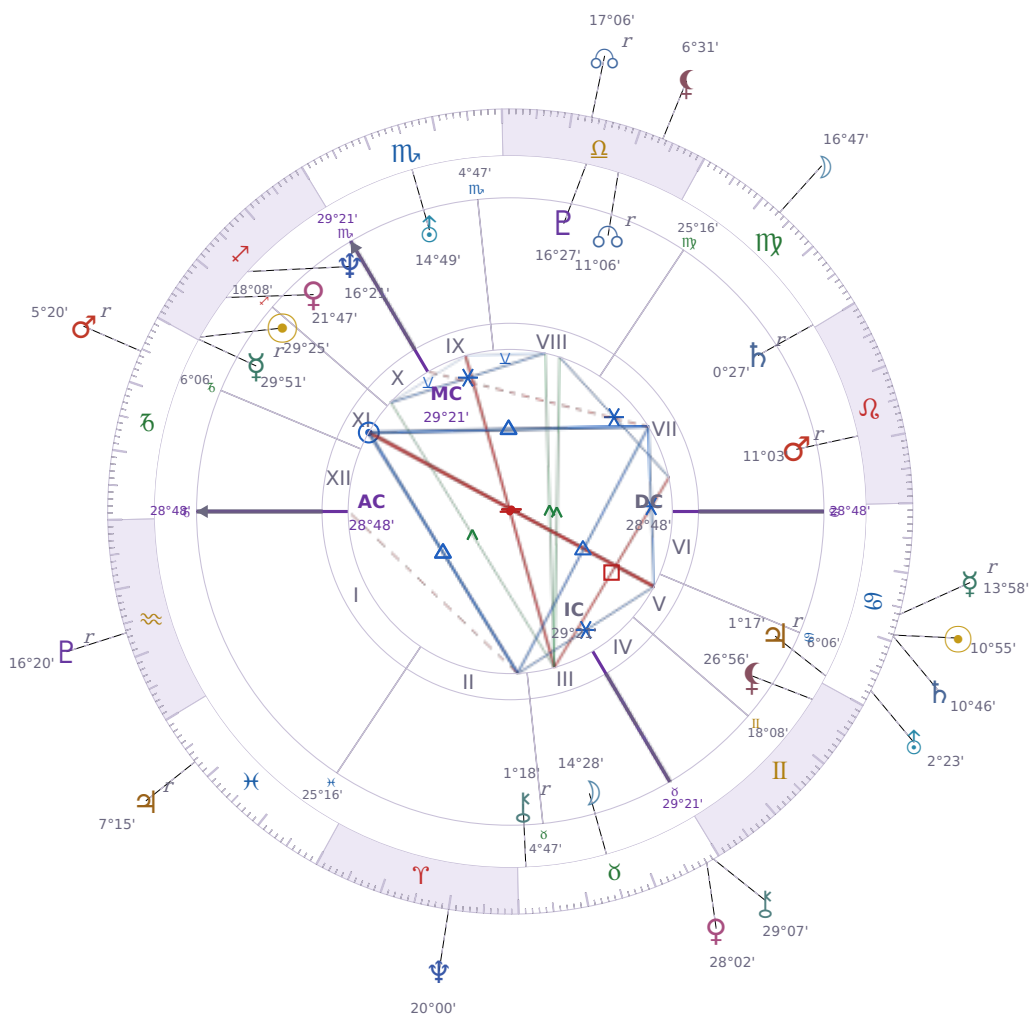

## DAILY PERSONAL HOROSCOPE

### Emmanuel Macron

President of France since 2017

♊ Sagittarius December 21, 1977 10:40 Amiens

**Saturday, 2 July 2023**