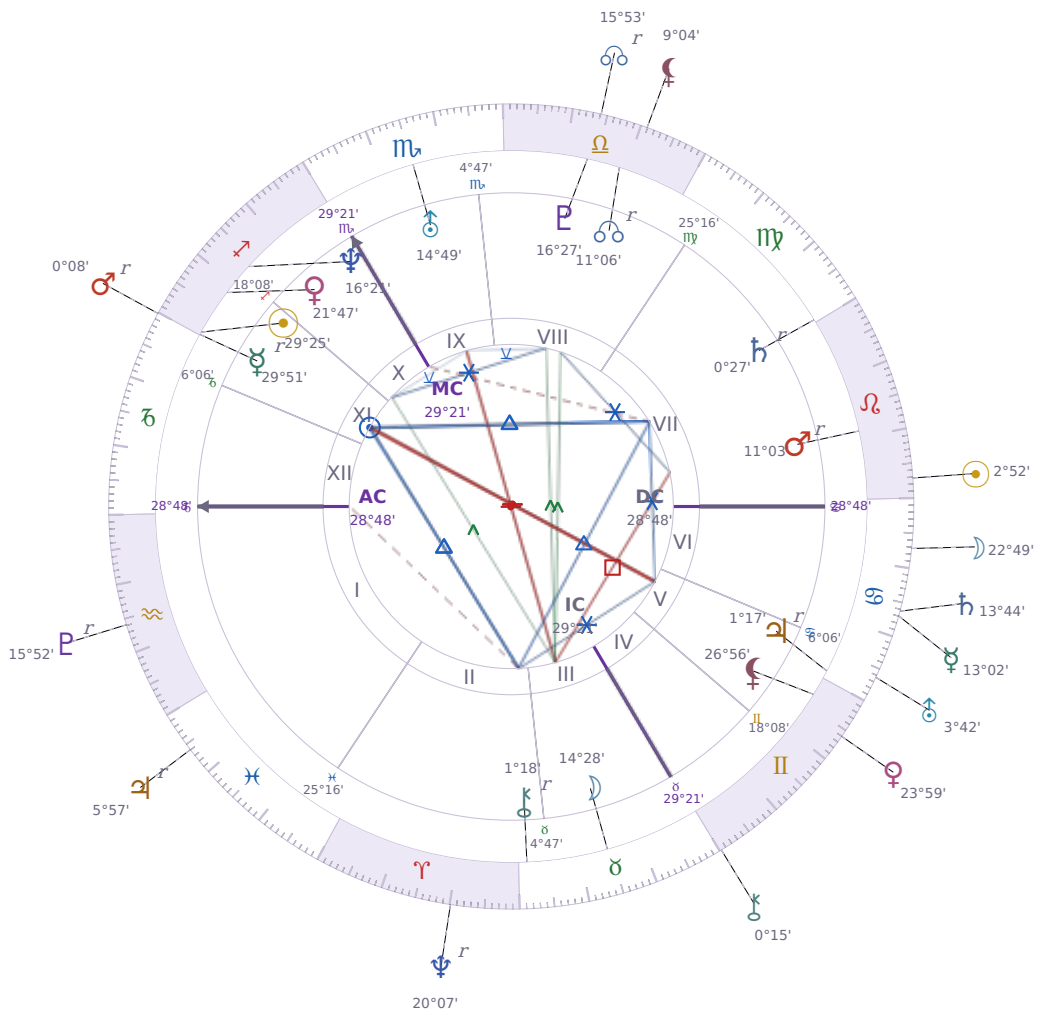

DAILY PERSONAL HOROSCOPE

Emmanuel Macron

President of France since 2017

♊ Sagittarius December 21, 1977 10:40 Amiens

Monday, 25 July 2023

TRANSITS FOR TODAY

☉ Sun	in ♌ Leo	2°52'15"
☾ Moon	in ♋ Cancer	22°49'17"
☿ Mercury	in ♋ Cancer	13°02'28"
♀ Venus	in ♊ Gemini	23°59'08"
♂ Mars	in ♏ Capricorn Rx	0°08'59"
♃ Jupiter	in ♓ Pisces Rx	5°57'06"
♄ Saturn	in ♋ Cancer	13°44'22"

♅ Uranus	in ♋ Cancer	3°42'26"
♆ Neptune	in ♈ Aries Rx	20°07'09"
♇ Pluto	in ♒ Aquarius Rx	15°52'57"
♁ Chiron	in ♊ Gemini	0°15'28"
♁ NNode	in ♎ Libra Rx	15°53'10"
♁ Lilith	in ♎ Libra	9°04'37"

NATAL PLANETS