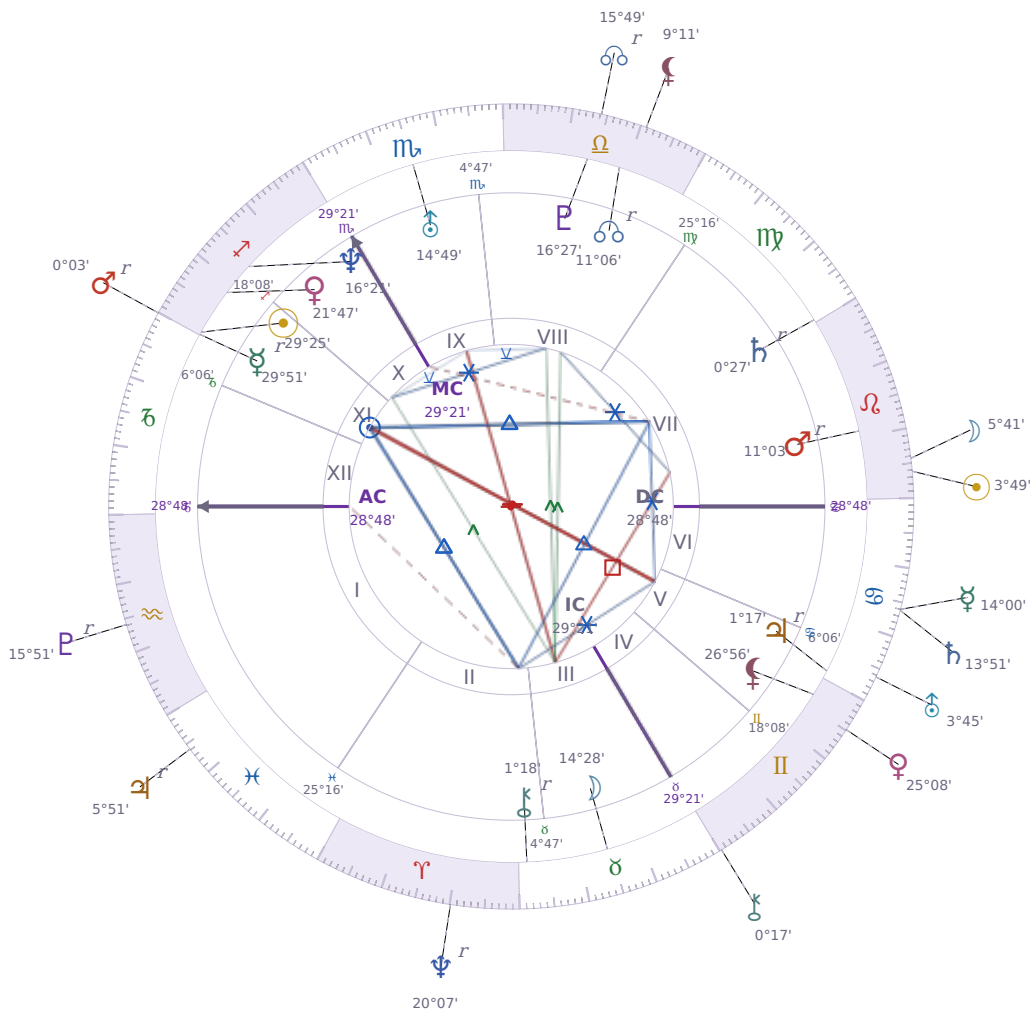

DAILY PERSONAL HOROSCOPE

Emmanuel Macron

President of France since 2017

♊ Sagittarius December 21, 1977 10:40 Amiens

Tuesday, 26 July 2023

TRANSITS FOR TODAY

☉ Sun	in ♌ Leo	3°49'36"
☾ Moon	in ♌ Leo	5°41'31"
☿ Mercury	in ♋ Cancer	14°00'13"
♀ Venus	in ♊ Gemini	25°08'13"
♂ Mars	in ♑ Capricorn Rx	0°03'23"
♃ Jupiter	in ♓ Pisces Rx	5°51'40"
♄ Saturn	in ♋ Cancer	13°51'54"

♅ Uranus	in ♋ Cancer	3°45'40"
♆ Neptune	in ♈ Aries Rx	20°07'04"
♇ Pluto	in ♒ Aquarius Rx	15°51'38"
♁ Chiron	in ♊ Gemini	0°17'55"
♁ NNode	in ♎ Libra Rx	15°50'00"
♁ Lilith	in ♎ Libra	9°11'16"

NATAL PLANETS

KEY TRANSIT FACTORS

♇ Pluto * Sextile ♆ natal Neptune ★

While this lasts, you find it easier to **see through confusion and spot what's actually real** in situations that usually feel murky to you. Your intuition sharpens without becoming unreliable, so you can trust your gut feelings more than usual. This is a good time to make decisions about things you've been uncertain about, because you're cutting through the fog naturally.