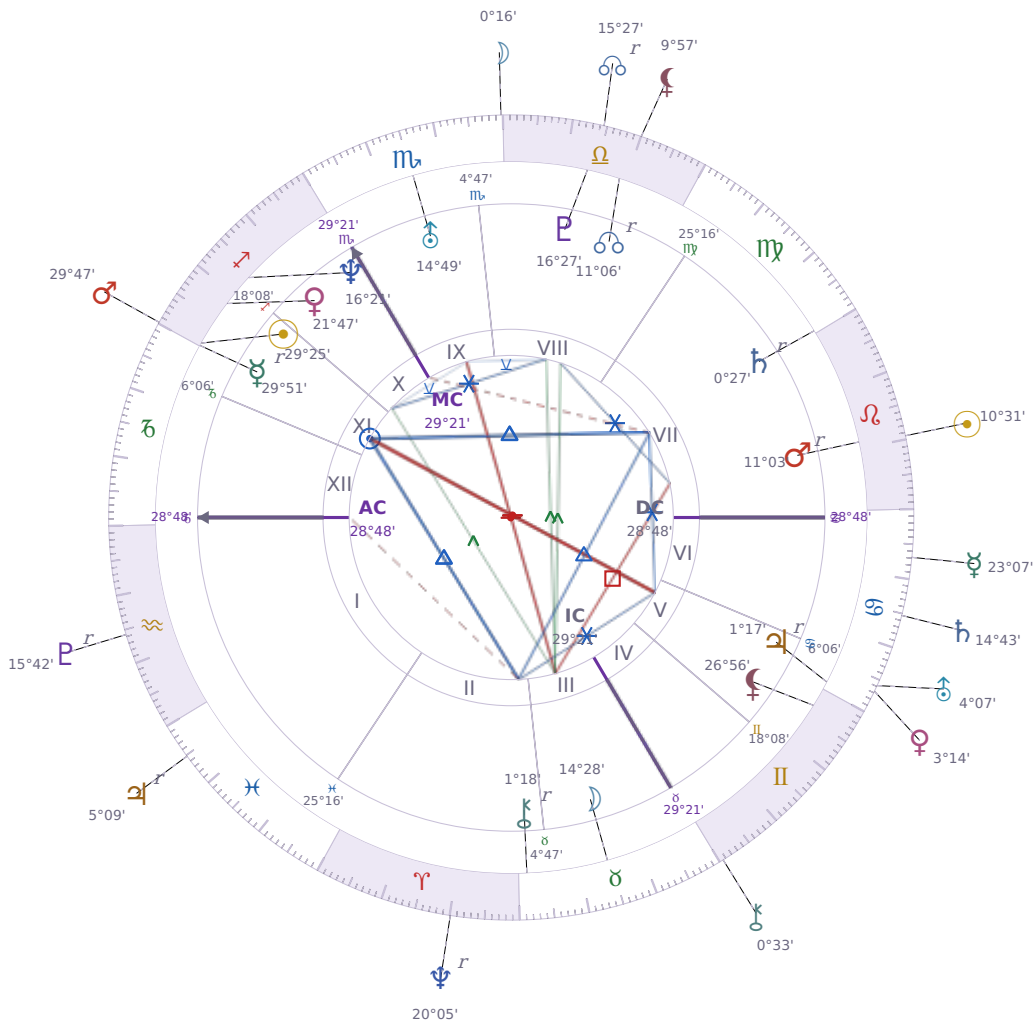

DAILY PERSONAL HOROSCOPE

## Emmanuel Macron

President of France since 2017

♊ Sagittarius December 21, 1977 10:40 Amiens

**Tuesday, 2 August 2023**

TRANSITS FOR TODAY

☉ Sun	in ♌ Leo	10°31'17"
☾ Moon	in ♏ Scorpio	0°16'35"
☿ Mercury	in ♋ Cancer	23°07'35"
♀ Venus	in ♋ Cancer	3°14'29"
♂ Mars	in ♐ Sagittarius	29°47'52"
♃ Jupiter	in ♓ Pisces Rx	5°09'40"
♄ Saturn	in ♋ Cancer	14°43'45"