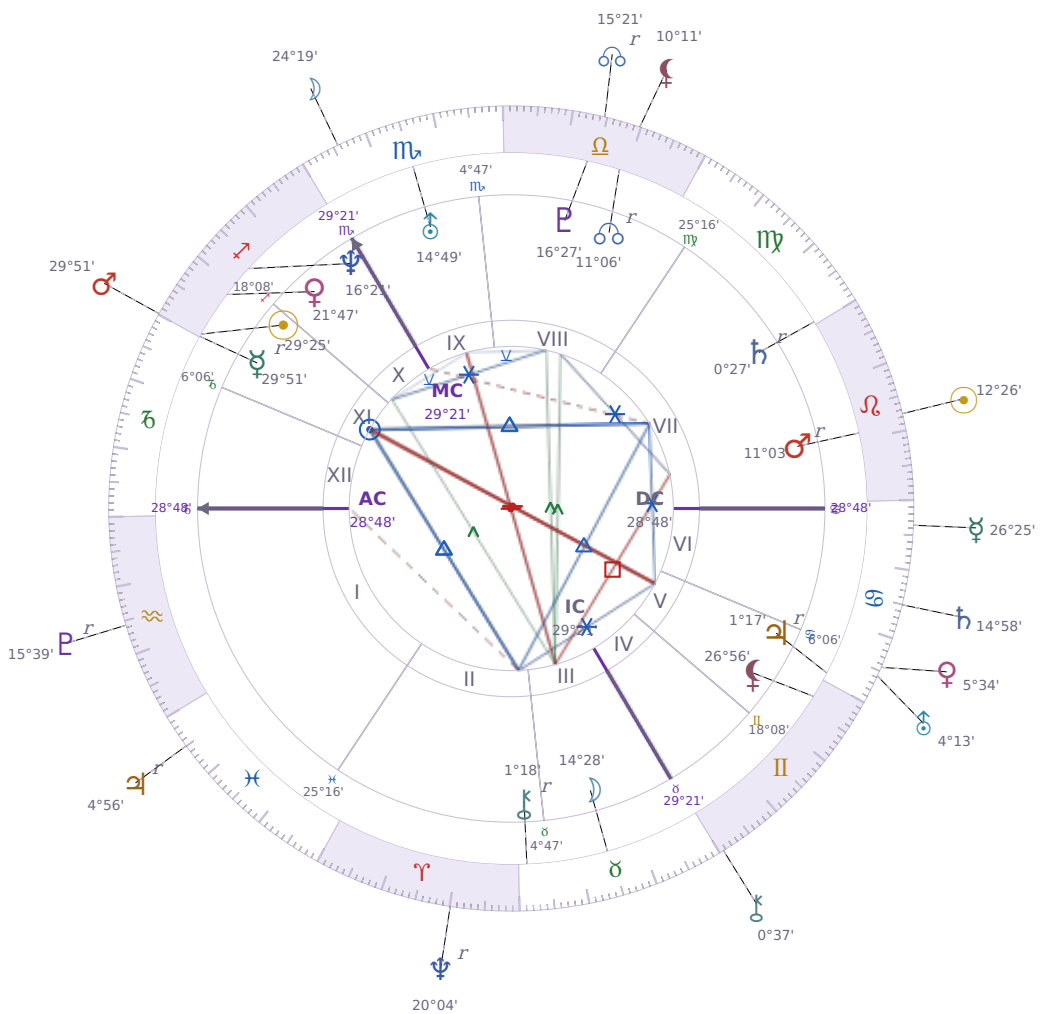

DAILY PERSONAL HOROSCOPE

Emmanuel Macron

President of France since 2017

♏ Sagittarius December 21, 1977 10:40 Amiens

Thursday, 4 August 2023

TRANSITS FOR TODAY

| | | |
|-----------|------------------|-----------|
| ☉ Sun | in ♌ Leo | 12°26'09" |
| ☾ Moon | in ♏ Scorpio | 24°19'44" |
| ☿ Mercury | in ♋ Cancer | 26°25'10" |
| ♀ Venus | in ♋ Cancer | 5°34'15" |
| ♂ Mars | in ♏ Sagittarius | 29°51'05" |
| ♃ Jupiter | in ♓ Pisces Rx | 4°56'32" |
| ♄ Saturn | in ♋ Cancer | 14°58'17" |

| | | |
|-----------|------------------|-----------|
| ♅ Uranus | in ♋ Cancer | 4°13'41" |
| ♆ Neptune | in ♈ Aries Rx | 20°04'49" |
| ♇ Pluto | in ♒ Aquarius Rx | 15°39'34" |
| ♁ Chiron | in ♊ Gemini | 0°37'32" |
| ♁ NNode | in ♎ Libra Rx | 15°21'24" |
| ♁ Lilith | in ♎ Libra | 10°11'04" |

NATAL PLANETS

| | | | |
|--------------|------------------|-----------|---------|
| ☉ Sun | in ♏ Sagittarius | 29°25'05" | XI |
| ☾ Moon | in ♉ Taurus | 14°28'55" | III |
| ☿ Mercury | in ♏ Sagittarius | 29°51'52" | XI Rx |
| ♀ Venus | in ♏ Sagittarius | 21°47'46" | XI |
| ♂ Mars | in ♌ Leo | 11°03'34" | VII Rx |
| ♃ Jupiter | in ♋ Cancer | 1°17'35" | V Rx |
| ♄ Saturn | in ♍ Virgo | 0°27'25" | VII Rx |
| ♅ Uranus | in ♏ Scorpio | 14°49'33" | IX |
| ♆ Neptune | in ♏ Sagittarius | 16°21'30" | X |
| ♇ Pluto | in ♎ Libra | 16°27'10" | VIII |
| ♁ Chiron | in ♉ Taurus | 1°18'59" | II Rx |
| ♁ North Node | in ♎ Libra | 11°07'00" | VIII Rx |
| ♁ Lilith | in ♊ Gemini | 26°56'07" | V |

KEY TRANSIT FACTORS

♇ Pluto * Sextile ♆ natal Neptune ★

While this lasts, you find it easier to **see through confusion and spot what's actually real** in situations that usually feel murky to you. Your intuition sharpens without becoming unreliable, so you can trust your gut feelings more than usual. This is a good time to make decisions about things you've been uncertain about, because you're cutting through the fog naturally.