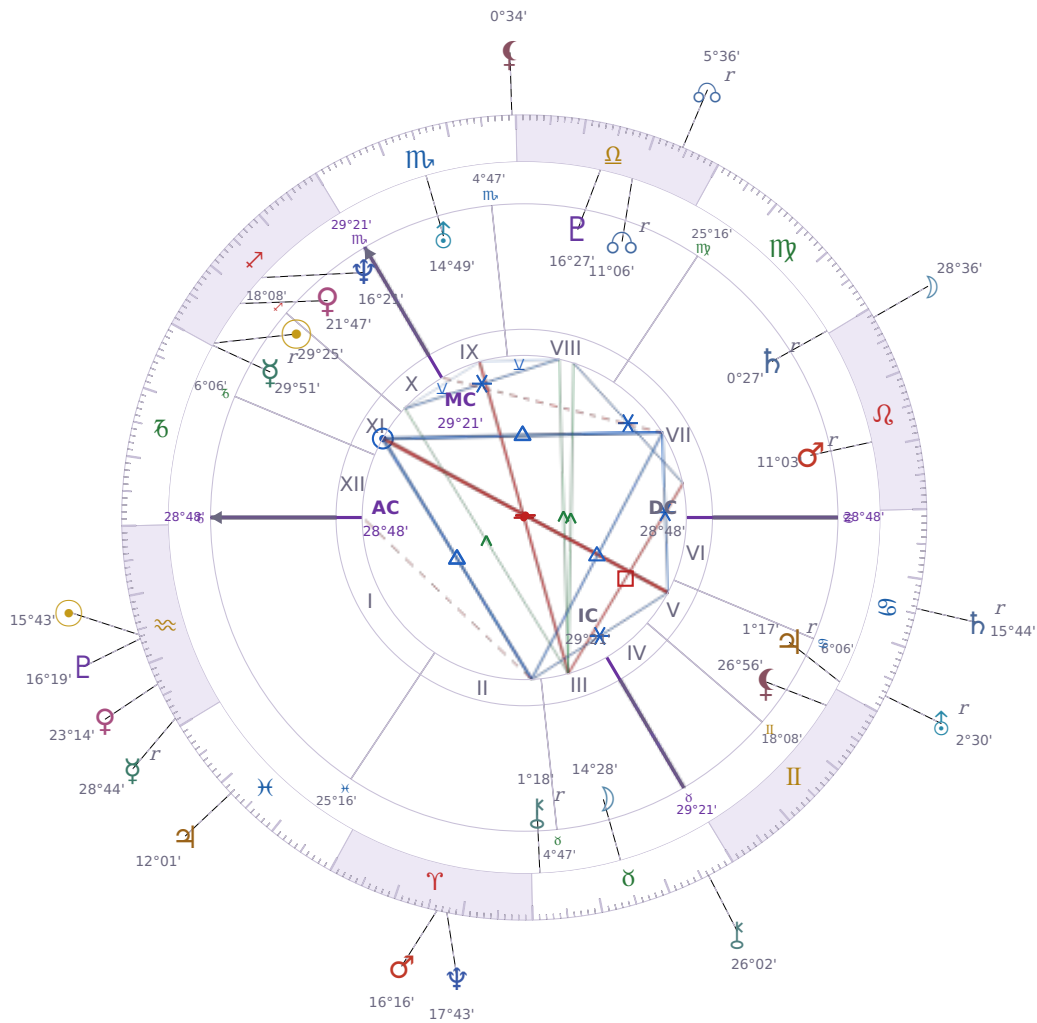

## DAILY PERSONAL HOROSCOPE

### Emmanuel Macron

President of France since 2017

♊ Sagittarius December 21, 1977 10:40 Amiens

**Saturday, 4 February 2024**