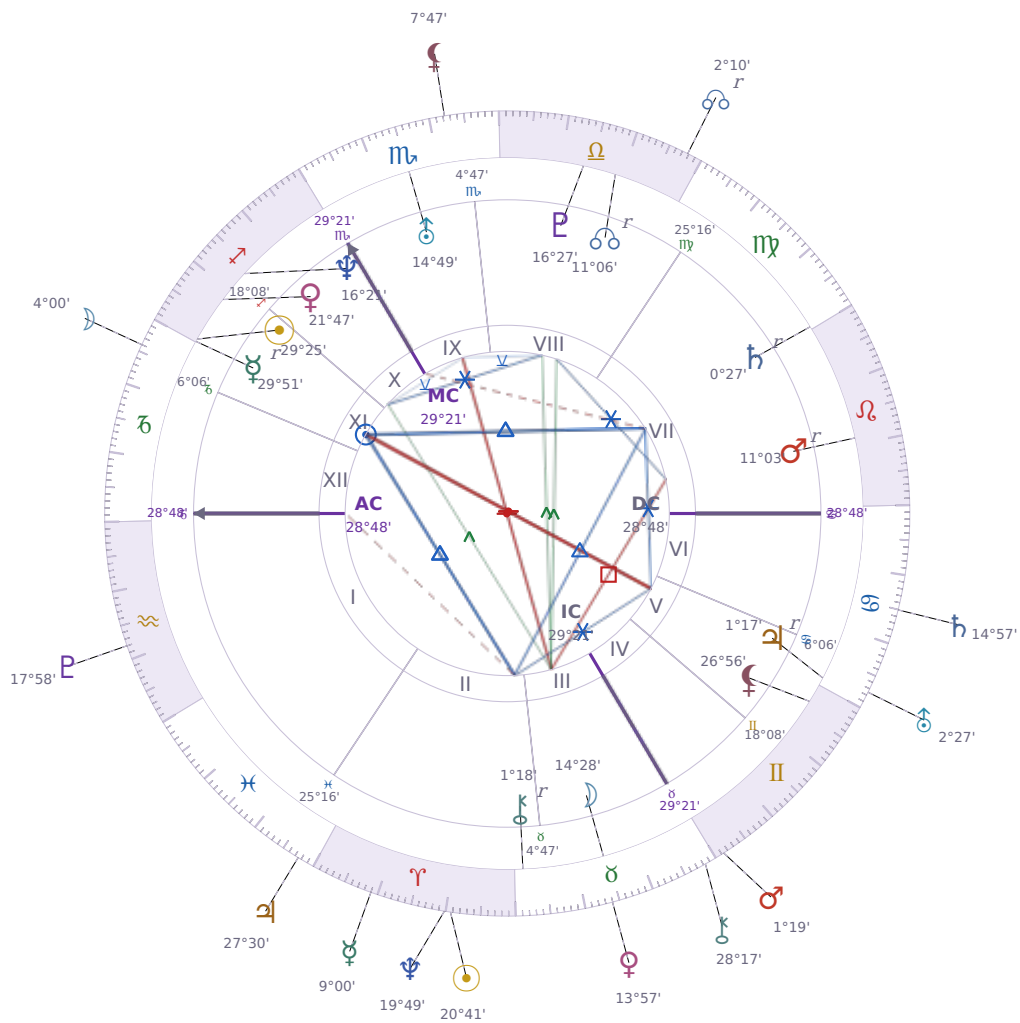

## DAILY PERSONAL HOROSCOPE

### Emmanuel Macron

President of France since 2017

♊ Sagittarius December 21, 1977 10:40 Amiens

**Monday, 10 April 2024**