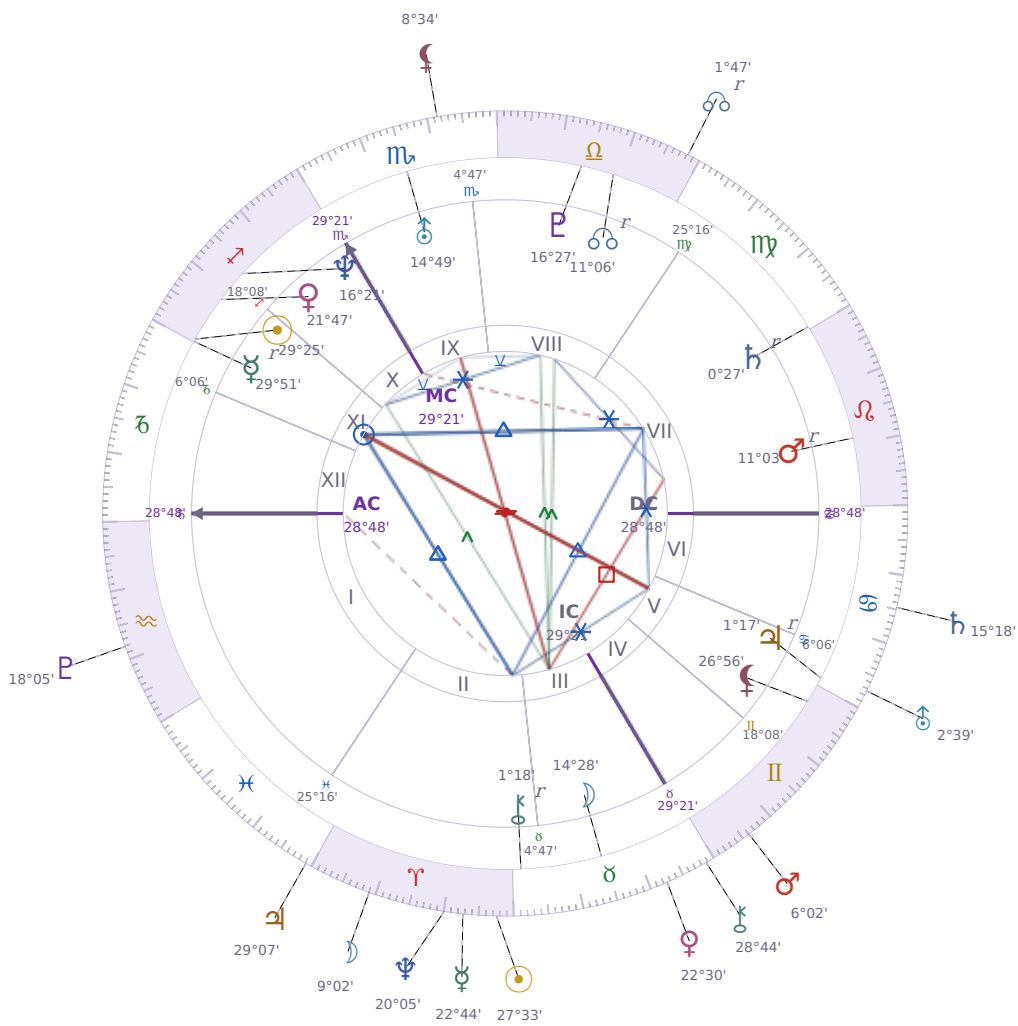

DAILY PERSONAL HOROSCOPE

Emmanuel Macron

President of France since 2017

♊ Sagittarius December 21, 1977 10:40 Amiens

Monday, 17 April 2024

TRANSITS FOR TODAY

☉ Sun	in ♈ Aries	27°33'10"
☾ Moon	in ♈ Aries	9°02'49"
☿ Mercury	in ♈ Aries	22°44'51"
♀ Venus	in ♉ Taurus	22°30'55"
♂ Mars	in ♊ Gemini	6°02'53"
♃ Jupiter	in ♓ Pisces	29°07'14"
♄ Saturn	in ♋ Cancer	15°18'52"

♅ Uranus	in ♋ Cancer	2°39'38"
♆ Neptune	in ♈ Aries	20°05'14"
♇ Pluto	in ♒ Aquarius	18°05'09"
♁ Chiron	in ♉ Taurus	28°44'10"
♊ NNode	in ♎ Libra Rx	1°47'55"
♁ Lilith	in ♏ Scorpio	8°34'12"

NATAL PLANETS

☉ Sun	in ♐ Sagittarius	29°25'05"	XI
☾ Moon	in ♉ Taurus	14°28'55"	III
☿ Mercury	in ♐ Sagittarius	29°51'52"	XI Rx
♀ Venus	in ♐ Sagittarius	21°47'46"	XI
♂ Mars	in ♌ Leo	11°03'34"	VII Rx
♃ Jupiter	in ♋ Cancer	1°17'35"	V Rx
♄ Saturn	in ♍ Virgo	0°27'25"	VII Rx
♅ Uranus	in ♏ Scorpio	14°49'33"	IX
♆ Neptune	in ♐ Sagittarius	16°21'30"	X
♇ Pluto	in ♎ Libra	16°27'10"	VIII
♁ Chiron	in ♉ Taurus	1°18'59"	II Rx
♊ North Node	in ♎ Libra	11°07'00"	VIII Rx
♁ Lilith	in ♊ Gemini	26°56'07"	V

KEY TRANSIT FACTORS

♇ Pluto * Sextile ♆ natal Neptune *

While this lasts, you find it easier to **see through confusion and spot what's actually real** in situations that usually feel murky to you. Your intuition sharpens without becoming unreliable, so you can trust your gut feelings more than usual. This is a good time to make decisions about things you've been uncertain about, because you're cutting through the fog naturally.