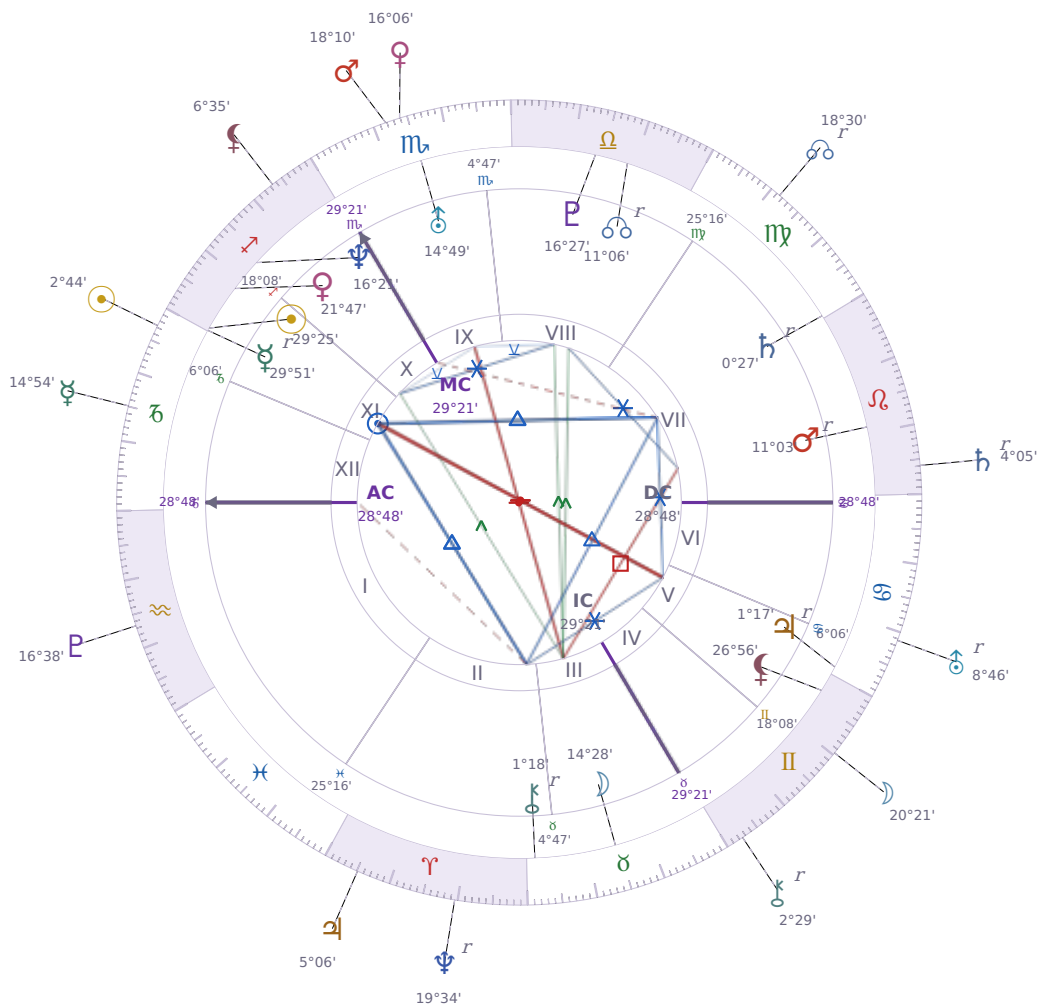

DAILY PERSONAL HOROSCOPE

Emmanuel Macron

President of France since 2017

♊ Sagittarius December 21, 1977 10:40 Amiens

Sunday, 24 December 2034

TRANSITS FOR TODAY

☉ Sun	in ♑ Capricorn	2°44'00"
☾ Moon	in ♊ Gemini	20°21'14"
☿ Mercury	in ♑ Capricorn	14°54'37"
♀ Venus	in ♏ Scorpio	16°06'12"
♂ Mars	in ♏ Scorpio	18°10'31"
♃ Jupiter	in ♈ Aries	5°06'57"
♄ Saturn	in ♌ Leo Rx	4°05'27"

♅ Uranus	in ♋ Cancer	Rx	8°46'38"
♆ Neptune	in ♈ Aries	Rx	19°34'23"
♇ Pluto	in ♒ Aquarius		16°38'09"
♄ Chiron	in ♊ Gemini	Rx	2°29'47"
♁ NNode	in ♍ Virgo	Rx	18°30'23"
♁ Lilith	in ♏ Sagittarius		6°35'45"

KEY TRANSIT FACTORS

♇ Pluto * Sextile ♆ natal Neptune ★

While this lasts, you find it easier to **see through confusion and spot what's actually real** in situations that usually feel murky to you. Your intuition sharpens without becoming unreliable, so you can trust your gut feelings more than usual. This is a good time to make decisions about things you've been uncertain about, because you're cutting through the fog naturally.