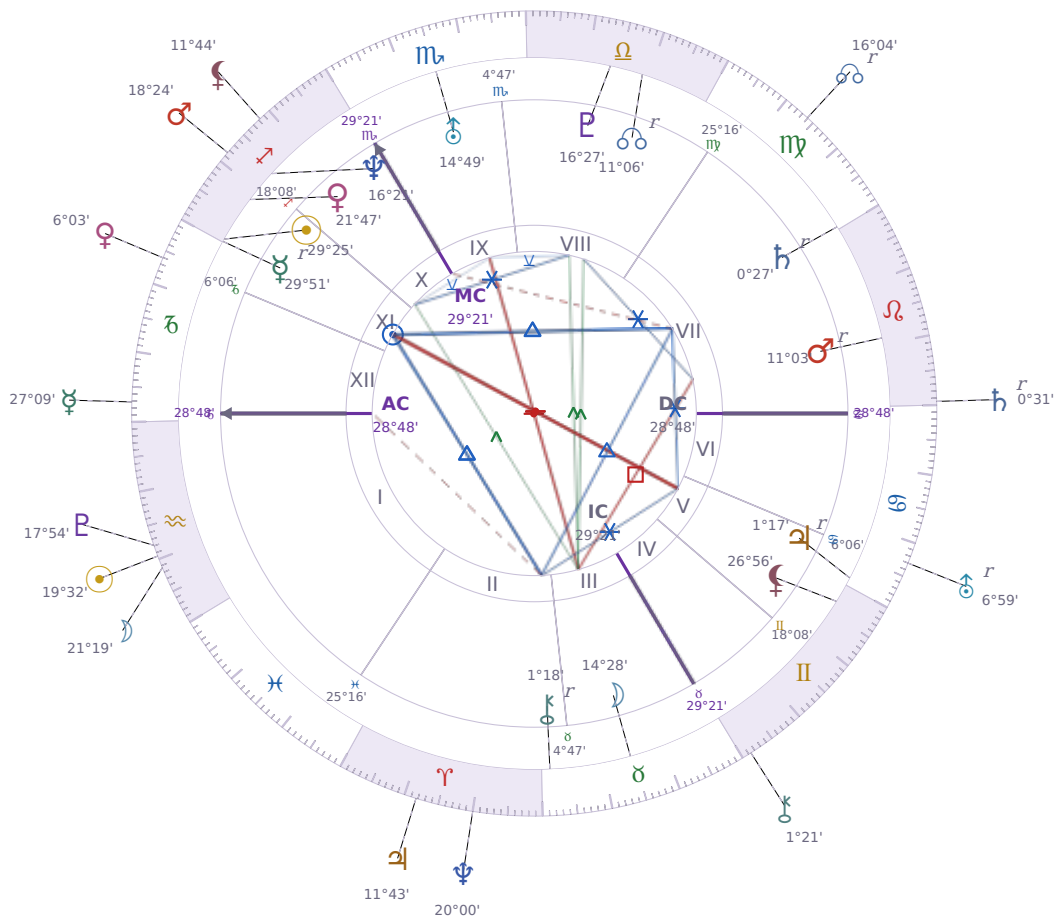

DAILY PERSONAL HOROSCOPE

## Emmanuel Macron

President of France since 2017

♊ Sagittarius December 21, 1977 10:40 Amiens

**Thursday, 8 February 2035**

**TRANSITS FOR TODAY**

☉ Sun	in ♒ Aquarius	19°32'27"
☾ Moon	in ♒ Aquarius	21°19'21"
☿ Mercury	in ♑ Capricorn	27°09'20"
♀ Venus	in ♑ Capricorn	6°03'03"
♂ Mars	in ♐ Sagittarius	18°24'12"
♃ Jupiter	in ♈ Aries	11°43'20"
♄ Saturn	in ♌ Leo Rx	0°31'37"