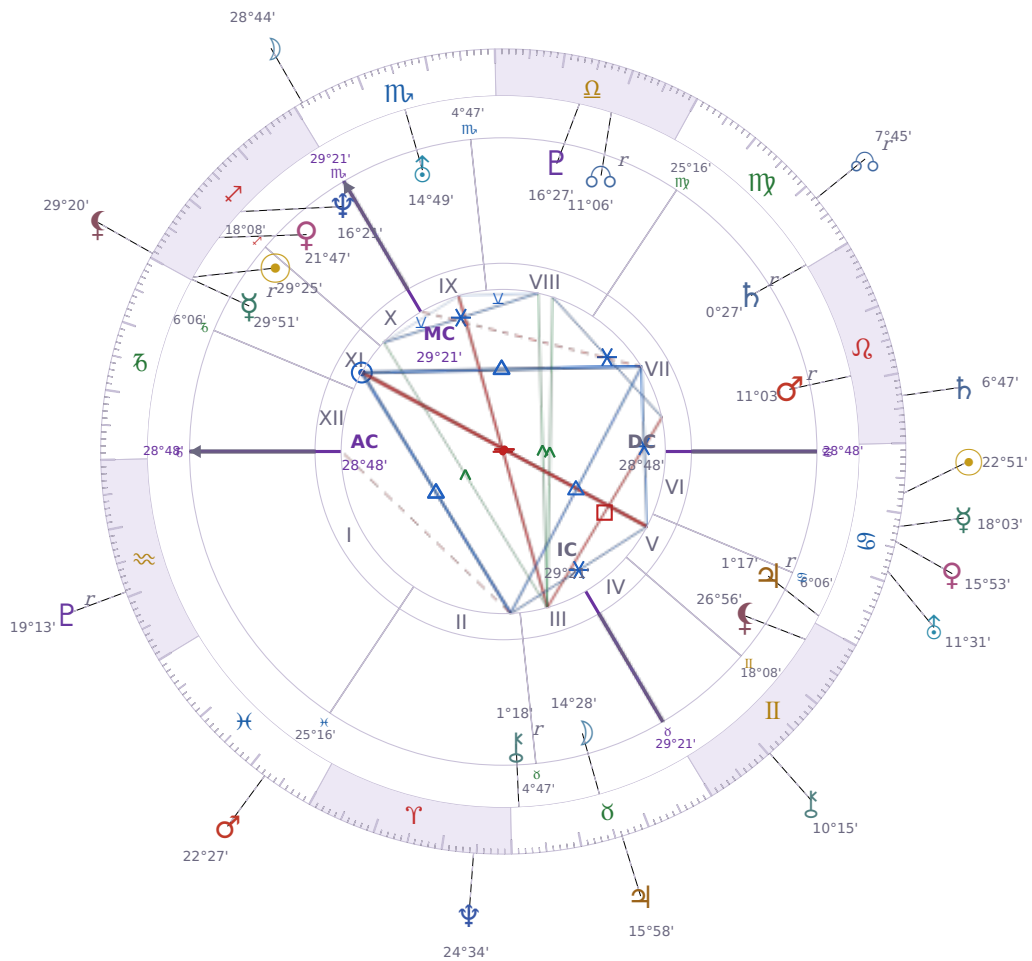

## DAILY PERSONAL HOROSCOPE

### Emmanuel Macron

President of France since 2017

♊ Sagittarius December 21, 1977 10:40 Amiens

**Sunday, 15 July 2035**