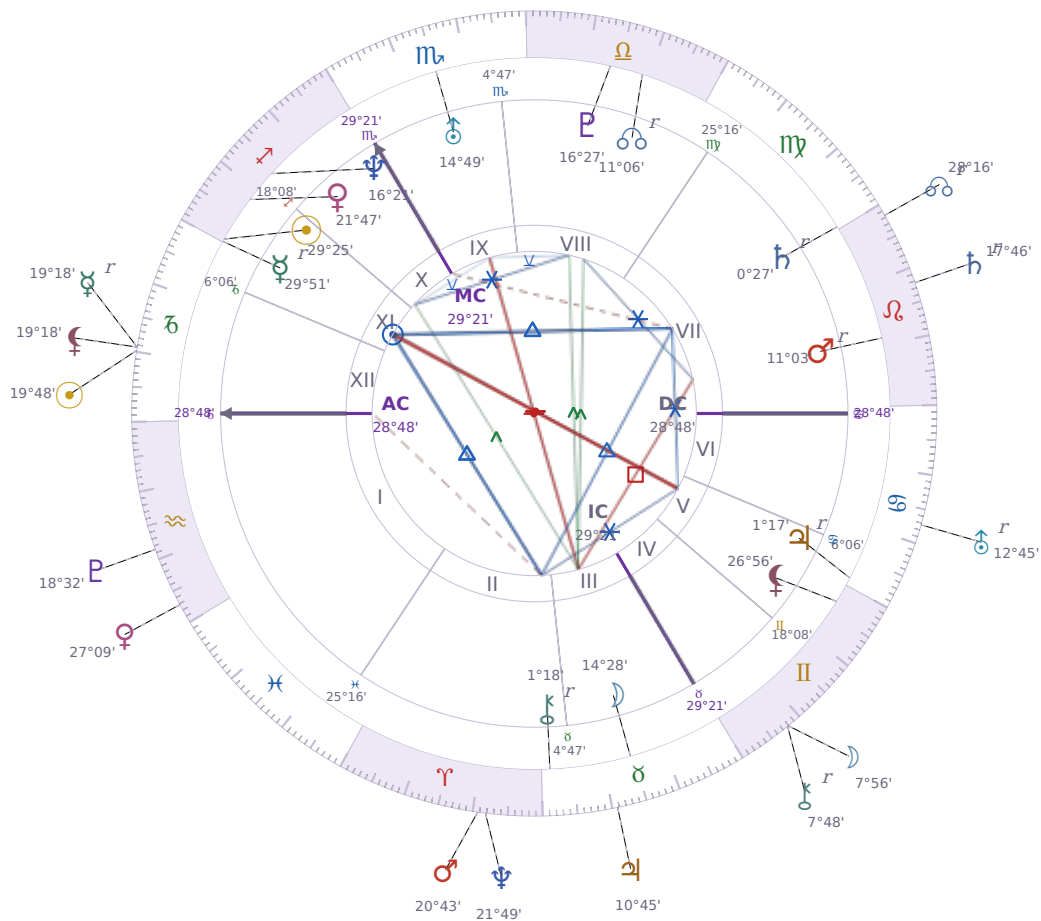

DAILY PERSONAL HOROSCOPE

## Emmanuel Macron

President of France since 2017

♊ Sagittarius December 21, 1977 10:40 Amiens

**Thursday, 10 January 2036**

TRANSITS FOR TODAY

☉ Sun	in ♑ Capricorn	19°48'34"
☾ Moon	in ♊ Gemini	7°56'11"
☿ Mercury	in ♑ Capricorn Rx	19°18'18"
♀ Venus	in ♒ Aquarius	27°09'11"
♂ Mars	in ♈ Aries	20°43'34"
♃ Jupiter	in ♉ Taurus	10°45'19"
♄ Saturn	in ♌ Leo Rx	17°46'19"