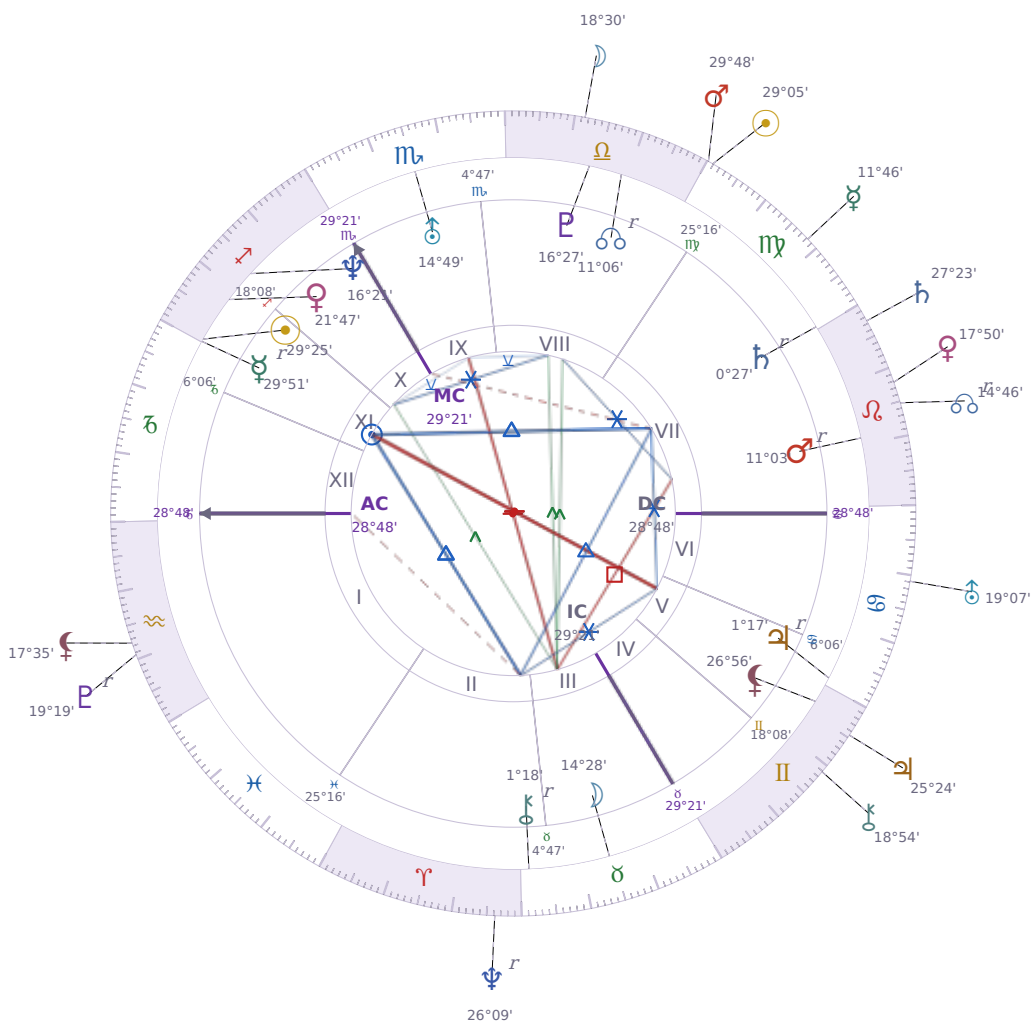

## DAILY PERSONAL HOROSCOPE

### Emmanuel Macron

President of France since 2017

♊ Sagittarius December 21, 1977 10:40 Amiens

**Sunday, 21 September 2036**

#### TRANSITS FOR TODAY

☉ Sun	in ♍ Virgo	29°05'14"
☾ Moon	in ♎ Libra	18°30'54"
☿ Mercury	in ♍ Virgo	11°46'23"
♀ Venus	in ♌ Leo	17°50'29"
♂ Mars	in ♍ Virgo	29°48'15"
♃ Jupiter	in ♊ Gemini	25°24'26"
♄ Saturn	in ♌ Leo	27°23'46"