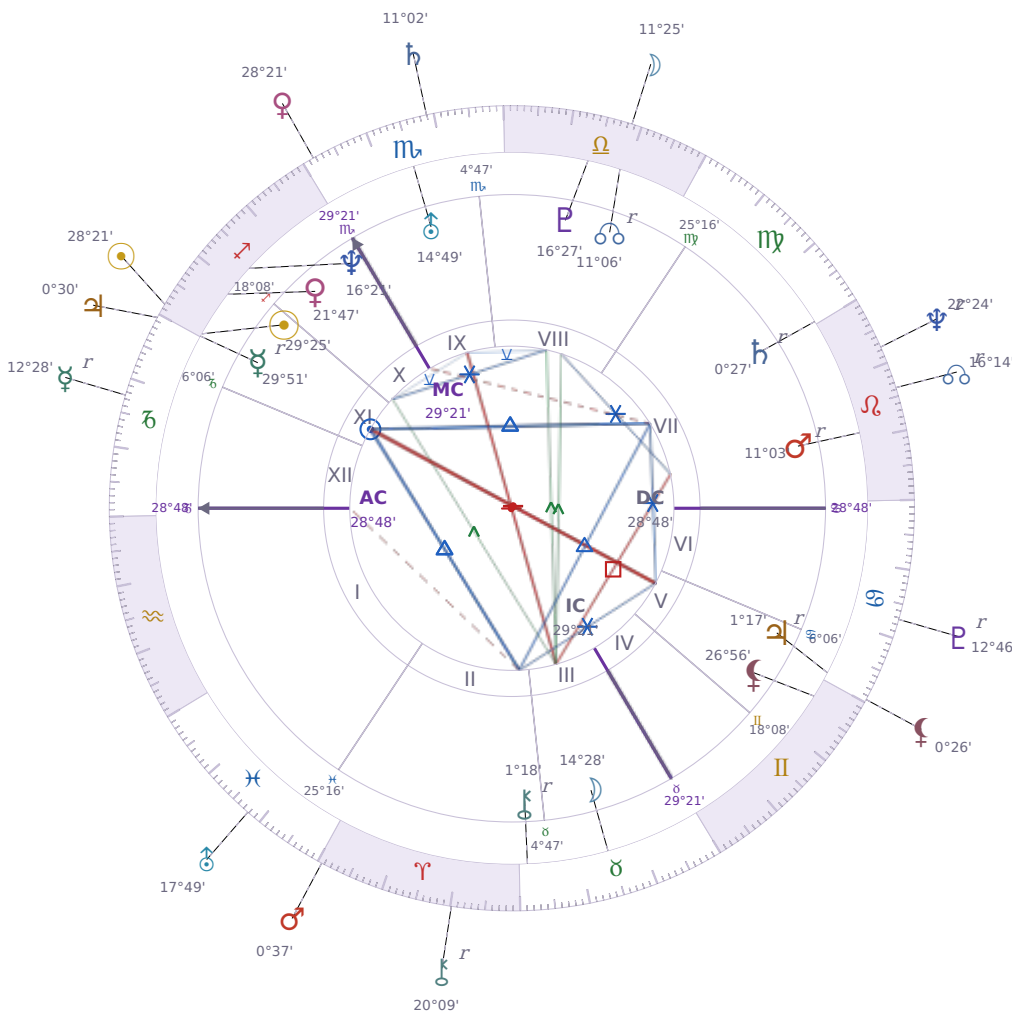

SOLAR RETURN

Emmanuel Macron

President of France since 2017

♏ Sagittarius December 21, 1977 10:40 Amiens

20 December 1924 · 23:02 (23:02 UTC) · Amiens

Solar ASC ♍ Virgo · MC ♊ Gemini

NATAL PLANETS

☉ Sun	in	♏	Sagittarius	29°25'
☾ Moon	in	♉	Taurus	14°28'
☿ Mercury	in	♏	Sagittarius	29°51'
♀ Venus	in	♏	Sagittarius	21°47'
♂ Mars	in	♌	Leo	11°03'
♃ Jupiter	in	♋	Cancer	1°17'
♄ Saturn	in	♍	Virgo	0°27'

SOLAR RETURN PLANETS

☉ Sun	in	♏	Sagittarius	28°21'
☾ Moon	in	♎	Libra	11°25'
☿ Mercury	in	♏	Capricorn	12°28' Rx
♀ Venus	in	♏	Scorpio	28°21'
♂ Mars	in	♈	Aries	0°37'
♃ Jupiter	in	♏	Capricorn	0°30'
♄ Saturn	in	♏	Scorpio	11°02'