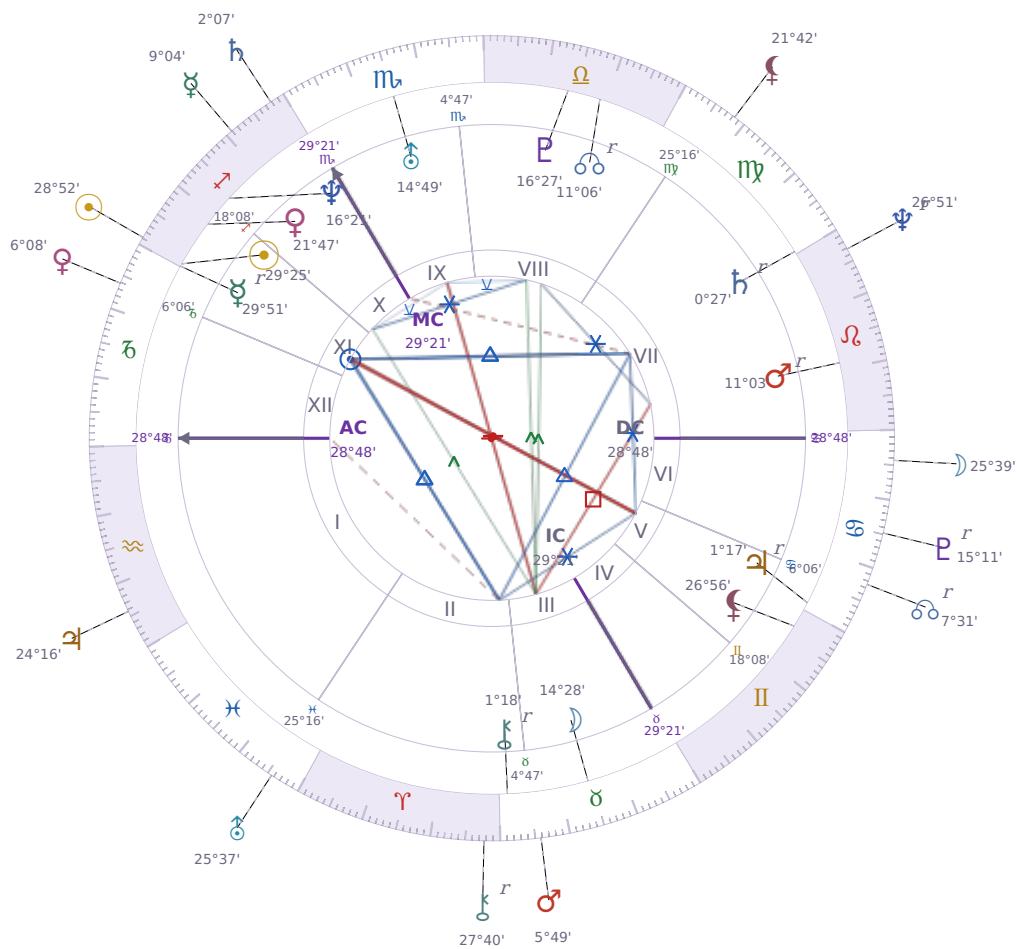

SOLAR RETURN

Emmanuel Macron

President of France since 2017

♊ Sagittarius December 21, 1977 10:40 Amiens

21 December 1926 · 10:50 (10:50 UTC) · Amiens

Solar ASC ♒ Aquarius · MC ♊ Sagittarius

NATAL PLANETS

☉ Sun	in	♊	Sagittarius	29°25'
☾ Moon	in	♉	Taurus	14°28'
☿ Mercury	in	♊	Sagittarius	29°51'
♀ Venus	in	♊	Sagittarius	21°47'
♂ Mars	in	♌	Leo	11°03'
♃ Jupiter	in	♋	Cancer	1°17'
♄ Saturn	in	♍	Virgo	0°27'

SOLAR RETURN PLANETS

☉ Sun	in	♊	Sagittarius	28°52'
☾ Moon	in	♋	Cancer	25°39'
☿ Mercury	in	♊	Sagittarius	9°04'
♀ Venus	in	♏	Capricorn	6°08'
♂ Mars	in	♉	Taurus	5°49'
♃ Jupiter	in	♒	Aquarius	24°16'
♄ Saturn	in	♊	Sagittarius	2°07'