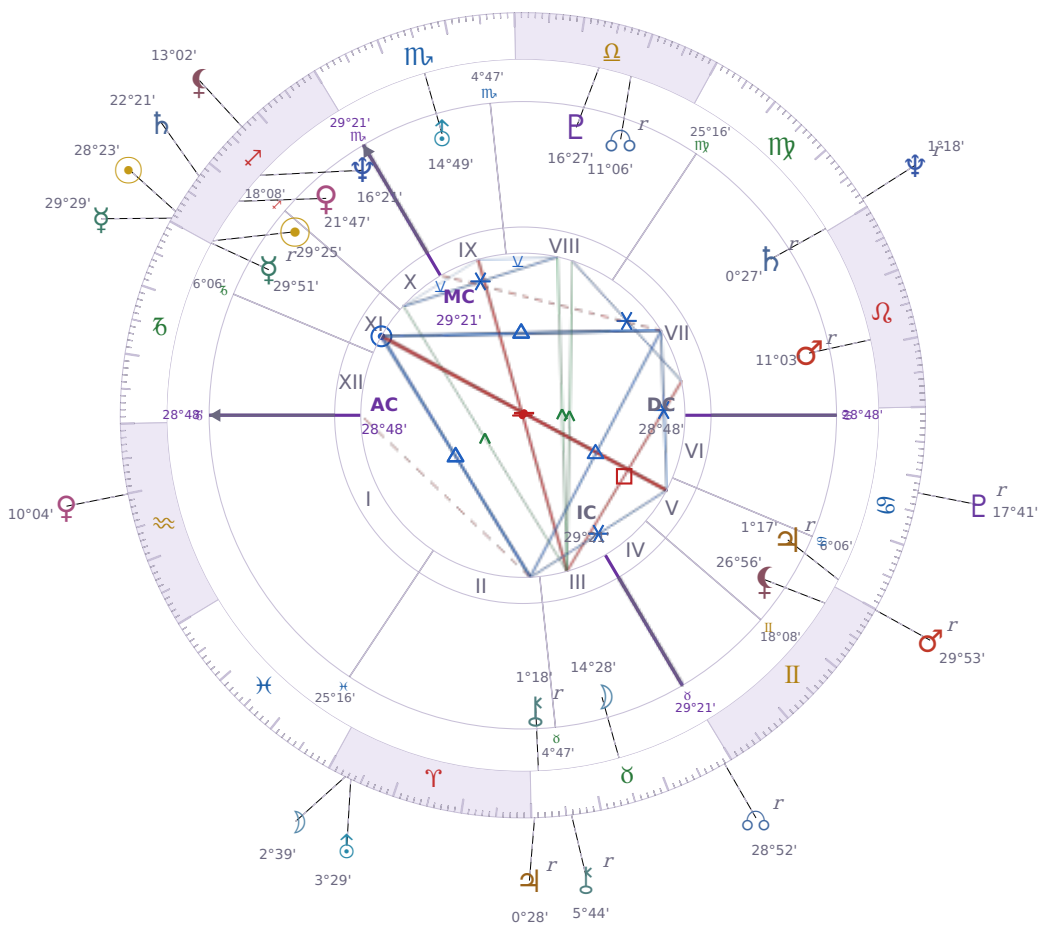

SOLAR RETURN

## Emmanuel Macron

President of France since 2017

♏ Sagittarius December 21, 1977 10:40 Amiens

**20 December 1928 · 22:20 (22:20 UTC) · Amiens**

Solar ASC ♍ Virgo · MC ♊ Gemini

**NATAL PLANETS**

☉ Sun	in	♏	Sagittarius	29°25'
☾ Moon	in	♉	Taurus	14°28'
☿ Mercury	in	♏	Sagittarius	29°51'
♀ Venus	in	♏	Sagittarius	21°47'
♂ Mars	in	♌	Leo	11°03'
♃ Jupiter	in	♋	Cancer	1°17'
♄ Saturn	in	♍	Virgo	0°27'