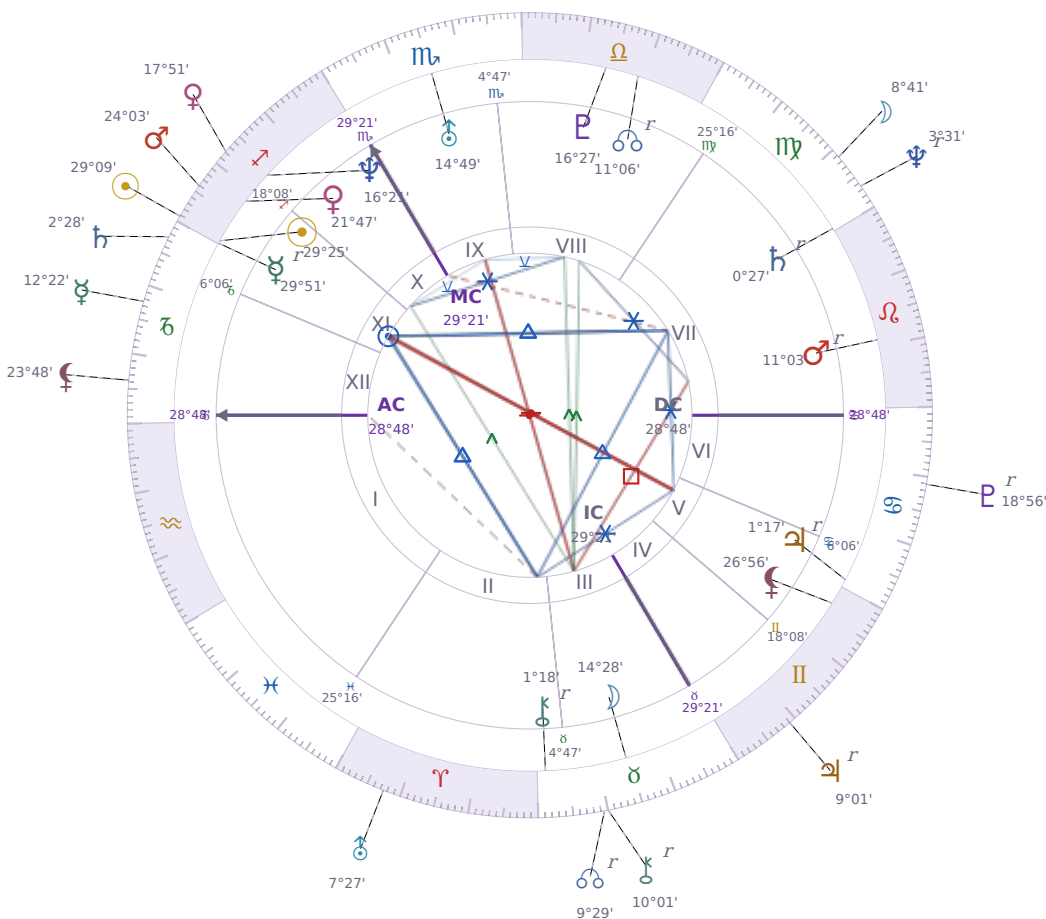

SOLAR RETURN

Emmanuel Macron

President of France since 2017

♊ Sagittarius December 21, 1977 10:40 Amiens

21 December 1929 · 04:09 (04:09 UTC) · Amiens

Solar ASC ♏ Scorpio · MC ♍ Virgo

NATAL PLANETS

☉ Sun	in	♏	Sagittarius	29°25'
☾ Moon	in	♉	Taurus	14°28'
☿ Mercury	in	♏	Sagittarius	29°51'
♀ Venus	in	♏	Sagittarius	21°47'
♂ Mars	in	♌	Leo	11°03'
♃ Jupiter	in	♋	Cancer	1°17'
♄ Saturn	in	♍	Virgo	0°27'

SOLAR RETURN PLANETS

☉ Sun	in	♏	Sagittarius	29°09'
☾ Moon	in	♍	Virgo	8°41'
☿ Mercury	in	♏	Capricorn	12°22'
♀ Venus	in	♏	Sagittarius	17°51'
♂ Mars	in	♏	Sagittarius	24°03'
♃ Jupiter	in	♊	Gemini	Rx 9°01'
♄ Saturn	in	♏	Capricorn	2°28'