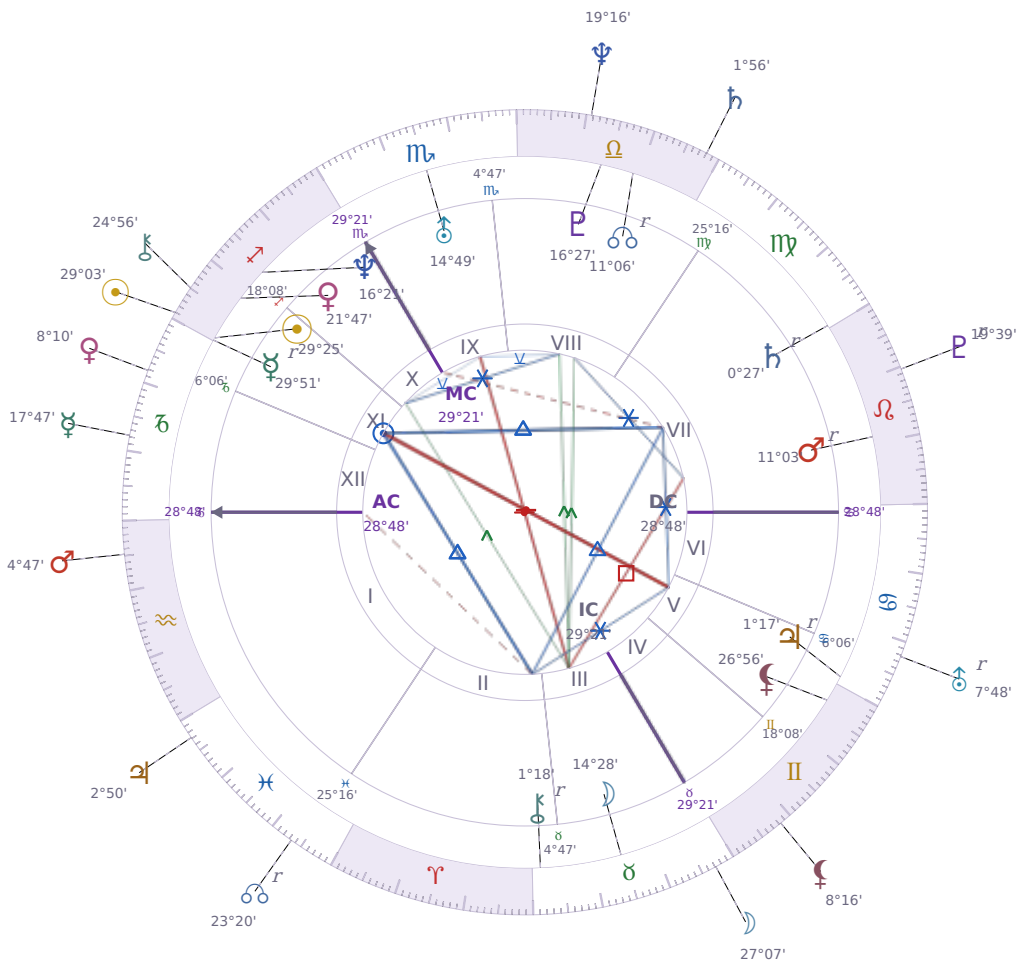

SOLAR RETURN

Emmanuel Macron

President of France since 2017

♊ Sagittarius December 21, 1977 10:40 Amiens

21 December 1950 · 07:30 (06:30 UTC) · Amiens

Solar ASC ♊ Sagittarius · MC ♎ Libra

NATAL PLANETS

☉ Sun	in	♊ Sagittarius	29°25'
☾ Moon	in	♉ Taurus	14°28'
☿ Mercury	in	♊ Sagittarius	29°51'
♀ Venus	in	♊ Sagittarius	21°47'
♂ Mars	in	♌ Leo	11°03'
♃ Jupiter	in	♋ Cancer	1°17'
♄ Saturn	in	♍ Virgo	0°27'

SOLAR RETURN PLANETS

☉ Sun	in	♊ Sagittarius	29°03'
☾ Moon	in	♉ Taurus	27°07'
☿ Mercury	in	♏ Capricorn	17°47'
♀ Venus	in	♏ Capricorn	8°10'
♂ Mars	in	♒ Aquarius	4°47'
♃ Jupiter	in	♓ Pisces	2°50'
♄ Saturn	in	♎ Libra	1°56'

SOLAR ANALYSIS

Solar ASC ♐ Sagittarius → natal H10 — Career & Reputation

Your **career, public reputation, and life direction** are the year's main focus. This is a year when your professional life demands attention and offers genuine opportunities for advancement. How you're perceived in the world matters more than usual, and your ambitions become more concrete. **Steps taken toward your professional goals this year carry unusual weight** and may shift your trajectory for years ahead. Your reputation is being built — or rebuilt — in real time.