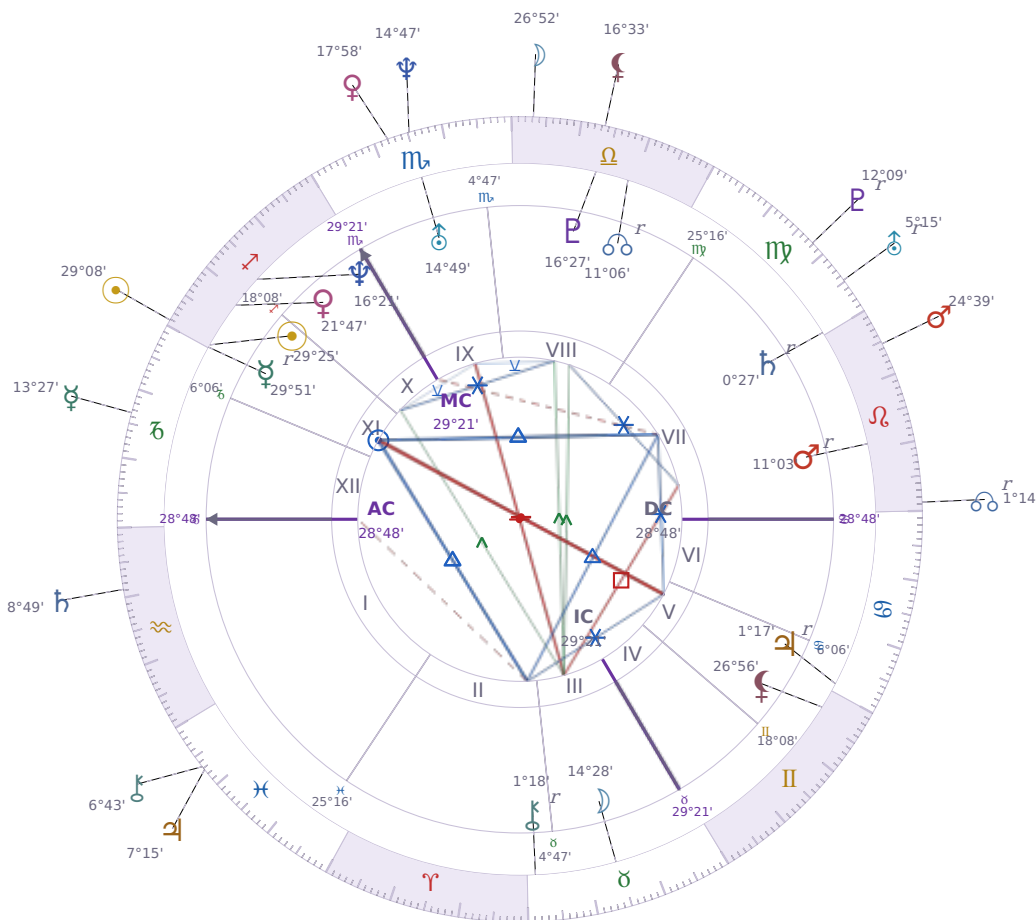

SOLAR RETURN

Emmanuel Macron

President of France since 2017

♊ Sagittarius December 21, 1977 10:40 Amiens

21 December 1962 · 05:32 (04:32 UTC) · Amiens

Solar ASC ♏ Scorpio · MC ♍ Virgo

NATAL PLANETS

☉ Sun	in	♏	Sagittarius	29°25'
☾ Moon	in	♉	Taurus	14°28'
☿ Mercury	in	♏	Sagittarius	29°51'
♀ Venus	in	♏	Sagittarius	21°47'
♂ Mars	in	♌	Leo	11°03'
♃ Jupiter	in	♋	Cancer	1°17'
♄ Saturn	in	♍	Virgo	0°27'

SOLAR RETURN PLANETS

☉ Sun	in	♏	Sagittarius	29°08'
☾ Moon	in	♎	Libra	26°52'
☿ Mercury	in	♐	Capricorn	13°27'
♀ Venus	in	♏	Scorpio	17°58'
♂ Mars	in	♌	Leo	24°39'
♃ Jupiter	in	♊	Pisces	7°15'
♄ Saturn	in	♏	Aquarius	8°49'