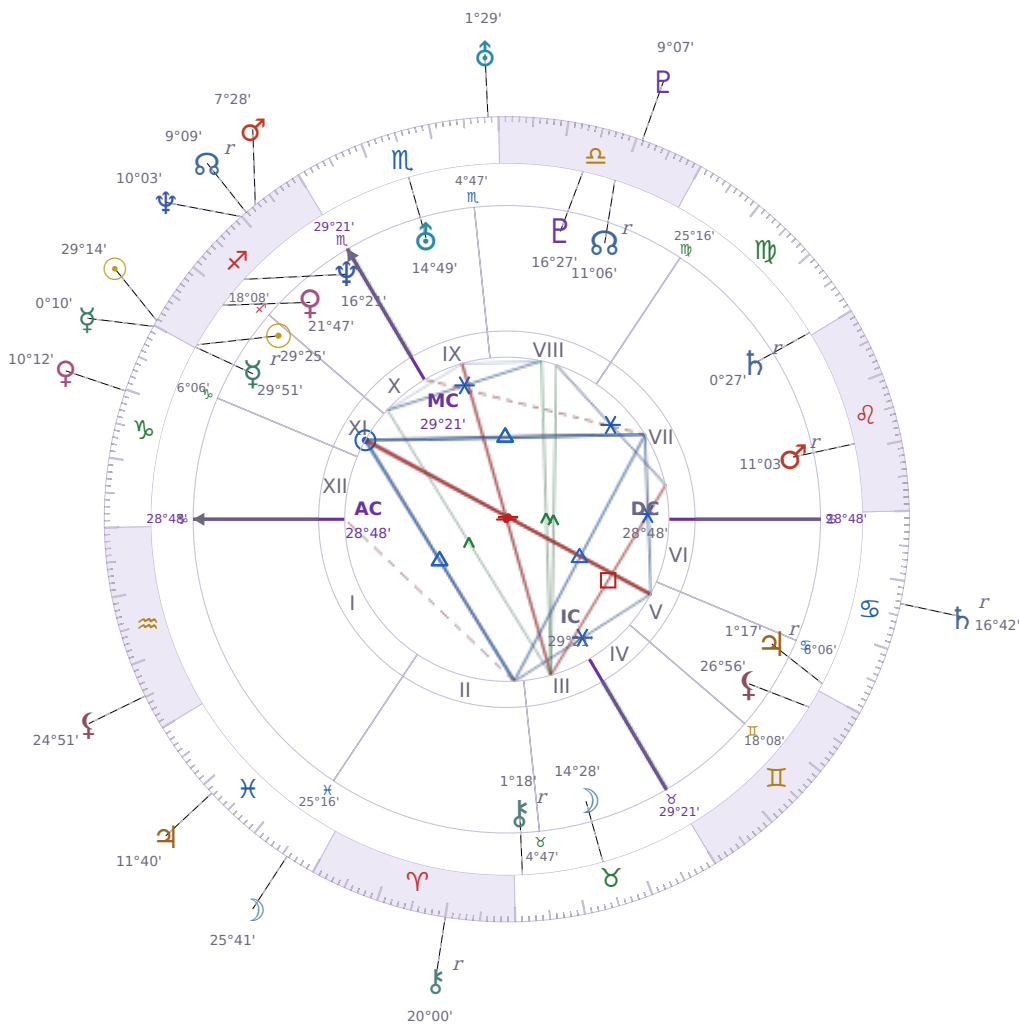

SOLAR RETURN

## Emmanuel Macron

President of France since 2017

♊ Sagittarius December 21, 1977 10:40 Amiens

### 21 December 1974 · 03:12 (02:12 UTC) · Amiens

Solar ASC ♎ Libra · MC ♌ Leo

**NATAL PLANETS**

☉ Sun	in	♏ Sagittarius	29°25'
☾ Moon	in	♉ Taurus	14°28'
☿ Mercury	in	♏ Sagittarius	29°51'
♀ Venus	in	♏ Sagittarius	21°47'
♂ Mars	in	♌ Leo	11°03'
♃ Jupiter	in	♋ Cancer	1°17'
♄ Saturn	in	♍ Virgo	0°27'