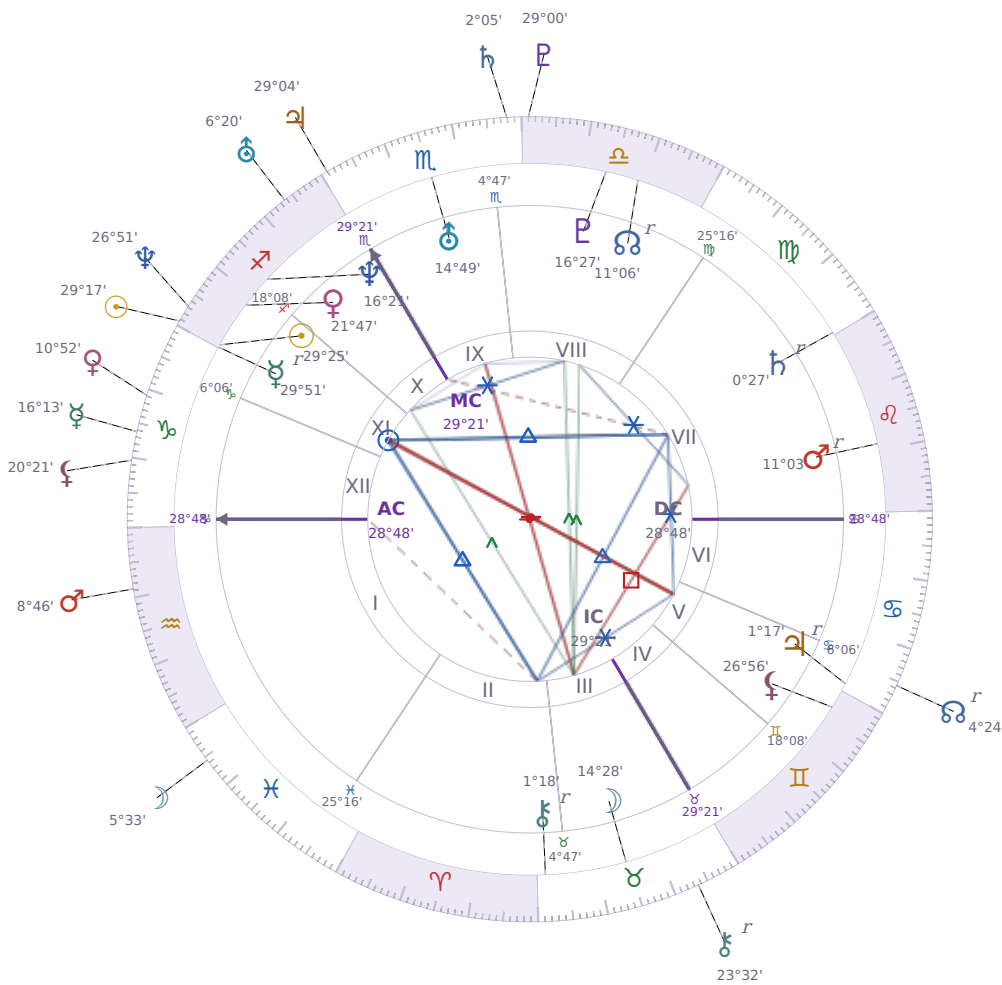

SOLAR RETURN

## Emmanuel Macron

President of France since 2017

♊ Sagittarius December 21, 1977 10:40 Amiens

### 21 December 1982 · 01:55 (00:55 UTC) · Amiens

Solar ASC ♎ Libra · MC ♋ Cancer

#### NATAL PLANETS

☉ Sun	in	♏	Sagittarius	29°25'
☾ Moon	in	♉	Taurus	14°28'
☿ Mercury	in	♏	Sagittarius	29°51'
♀ Venus	in	♏	Sagittarius	21°47'
♂ Mars	in	♌	Leo	11°03'
♃ Jupiter	in	♋	Cancer	1°17'
♄ Saturn	in	♍	Virgo	0°27'