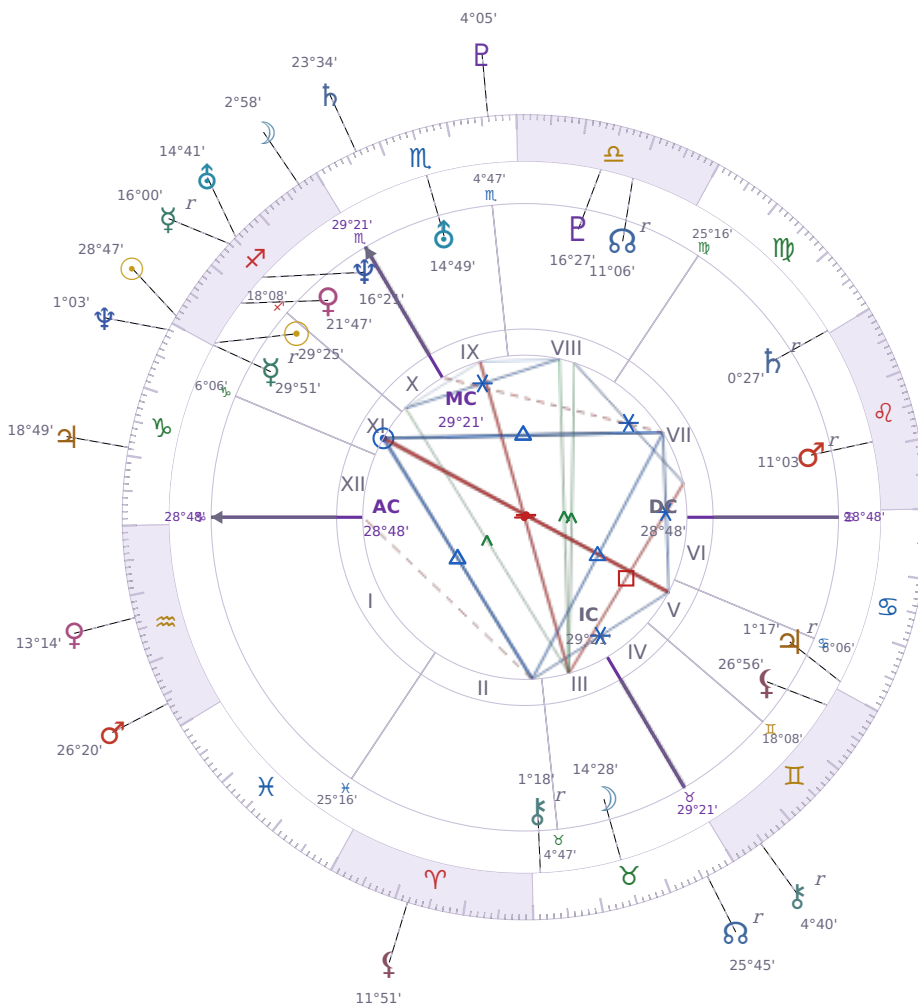

SOLAR RETURN

Emmanuel Macron

President of France since 2017

♊ Sagittarius December 21, 1977 10:40 Amiens

20 December 1984 · 13:40 (12:40 UTC) · Amiens

Solar ASC ♈ Aries · MC ♐ Capricorn

NATAL PLANETS

☉ Sun	in	♏	Sagittarius	29°25'
☾ Moon	in	♉	Taurus	14°28'
☿ Mercury	in	♏	Sagittarius	29°51'
♀ Venus	in	♏	Sagittarius	21°47'
♂ Mars	in	♌	Leo	11°03'
♃ Jupiter	in	♋	Cancer	1°17'
♄ Saturn	in	♍	Virgo	0°27'

SOLAR RETURN PLANETS

☉ Sun	in	♏	Sagittarius	28°47'
☾ Moon	in	♏	Sagittarius	2°58'
☿ Mercury	in	♏	Sagittarius	Rx 16°00'
♀ Venus	in	♋	Aquarius	13°14'
♂ Mars	in	♋	Aquarius	26°20'
♃ Jupiter	in	♐	Capricorn	18°49'
♄ Saturn	in	♏	Scorpio	23°34'

♅ Uranus	in	♏	Scorpio	14°49'	♅ Uranus	in	♐	Sagittarius	14°41'
♆ Neptune	in	♐	Sagittarius	16°21'	♆ Neptune	in	♑	Capricorn	1°03'
♇ Pluto	in	♎	Libra	16°27'	♇ Pluto	in	♏	Scorpio	4°05'
♁ Chiron	in	♉	Taurus	1°18'	♁ Chiron	in	♊	Gemini	Rx 4°40'
♊ North Node	in	♎	Libra	11°07'	♊ NNode	in	♉	Taurus	Rx 25°45'
♋ Lilith	in	♊	Gemini	26°56'	♋ Lilith	in	♈	Aries	11°51'