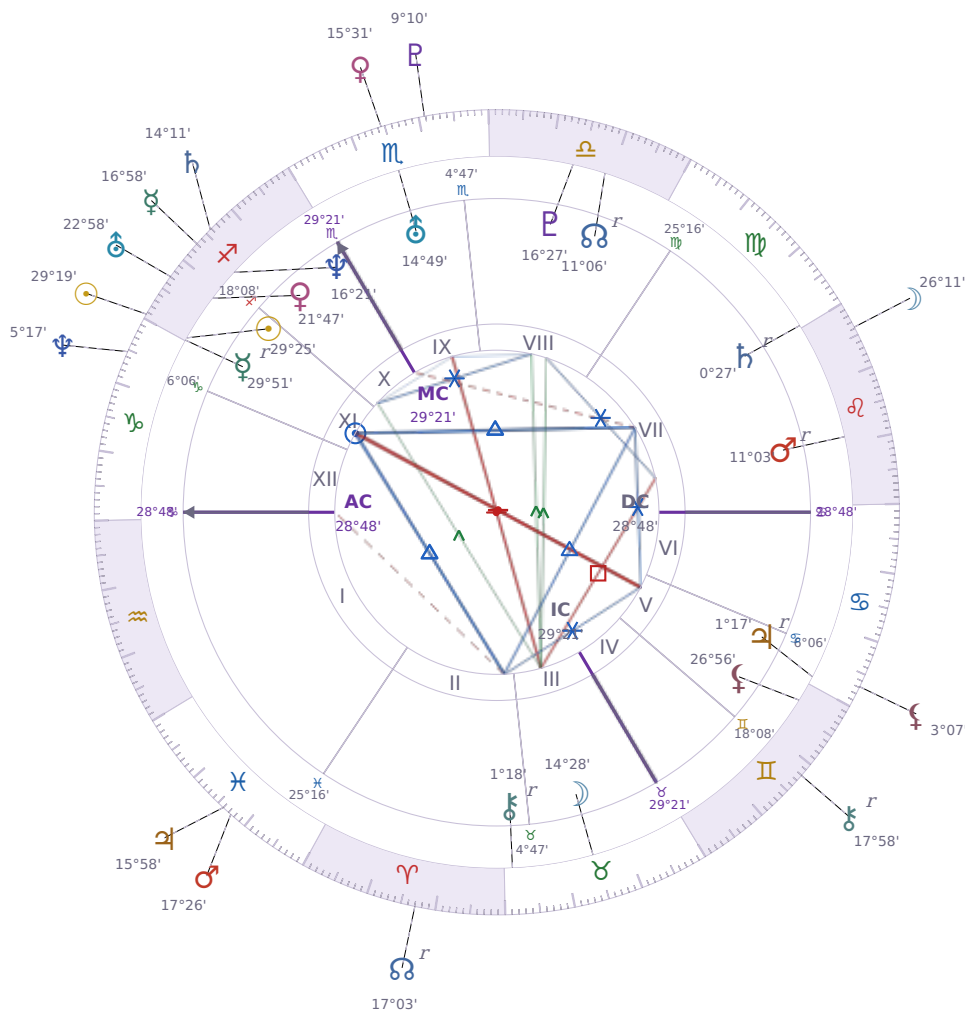

SOLAR RETURN

Emmanuel Macron

President of France since 2017

♊ Sagittarius December 21, 1977 10:40 Amiens

21 December 1986 · 01:19 (00:19 UTC) · Amiens

Solar ASC ♎ Libra · MC ♋ Cancer

NATAL PLANETS

☉ Sun	in	♏	Sagittarius	29°25'
☾ Moon	in	♉	Taurus	14°28'
☿ Mercury	in	♏	Sagittarius	29°51'
♀ Venus	in	♏	Sagittarius	21°47'
♂ Mars	in	♌	Leo	11°03'
♃ Jupiter	in	♋	Cancer	1°17'
♄ Saturn	in	♍	Virgo	0°27'

SOLAR RETURN PLANETS

☉ Sun	in	♏	Sagittarius	29°19'
☾ Moon	in	♌	Leo	26°11'
☿ Mercury	in	♏	Sagittarius	16°58'
♀ Venus	in	♏	Scorpio	15°31'
♂ Mars	in	♏	Pisces	17°26'
♃ Jupiter	in	♏	Pisces	15°58'
♄ Saturn	in	♏	Sagittarius	14°11'

♅ Uranus	in	♏	Scorpio	14°49'	♅ Uranus	in	♐	Sagittarius	22°58'
♆ Neptune	in	♐	Sagittarius	16°21'	♆ Neptune	in	♑	Capricorn	5°17'
♇ Pluto	in	♎	Libra	16°27'	♇ Pluto	in	♏	Scorpio	9°10'
♁ Chiron	in	♉	Taurus	1°18'	♁ Chiron	in	♊	Gemini	Rx 17°58'
♁ North Node	in	♎	Libra	11°07'	♁ NNode	in	♈	Aries	Rx 17°03'
♁ Lilith	in	♊	Gemini	26°56'	♁ Lilith	in	♋	Cancer	3°07'