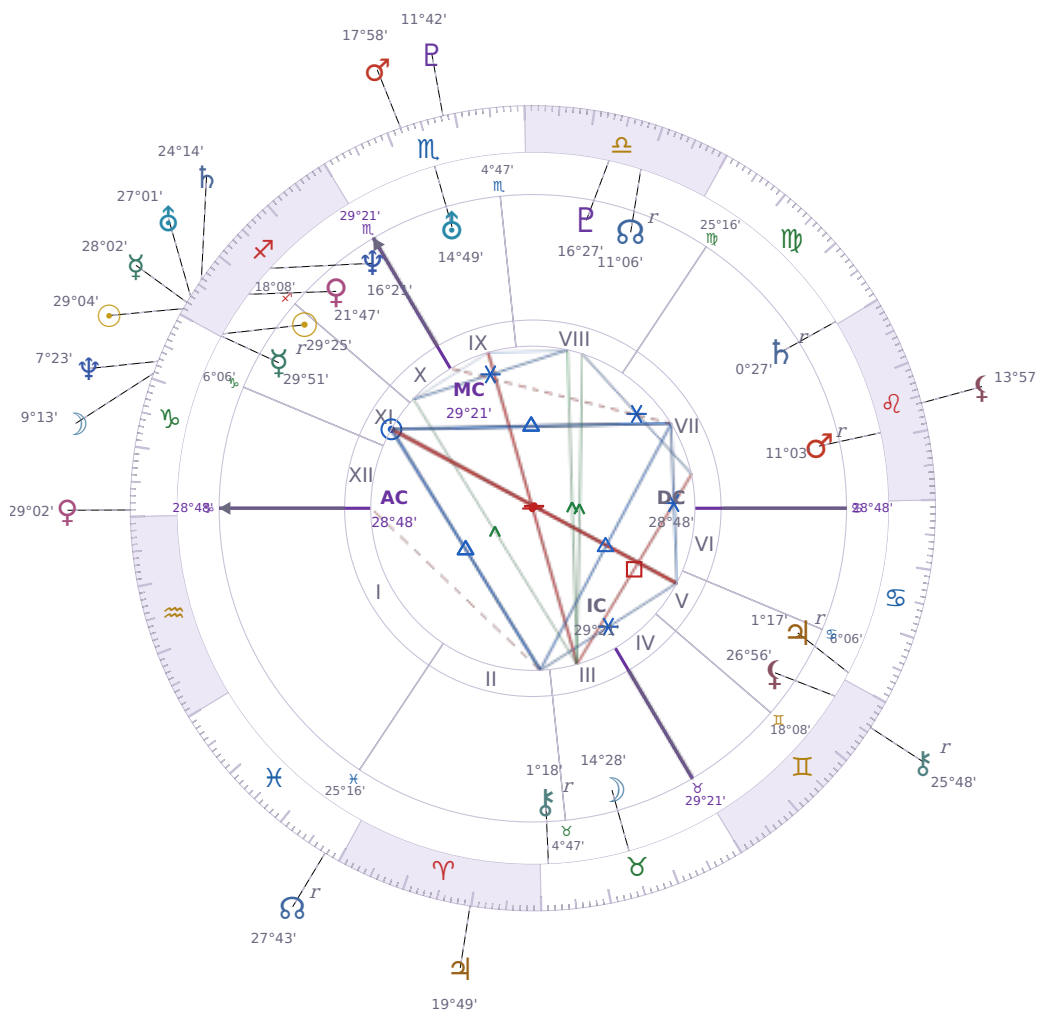

SOLAR RETURN

## Emmanuel Macron

President of France since 2017

♊ Sagittarius December 21, 1977 10:40 Amiens

**21 December 1987 · 07:03 (06:03 UTC) · Amiens**

Solar ASC ♊ Sagittarius · MC ♎ Libra

**NATAL PLANETS**

☉ Sun	in	♊	Sagittarius	29°25'
☾ Moon	in	♉	Taurus	14°28'
☿ Mercury	in	♊	Sagittarius	29°51'
♀ Venus	in	♊	Sagittarius	21°47'
♂ Mars	in	♌	Leo	11°03'
♃ Jupiter	in	♋	Cancer	1°17'
♄ Saturn	in	♍	Virgo	0°27'

**SOLAR RETURN PLANETS**

☉ Sun	in	♊	Sagittarius	29°04'
☾ Moon	in	♏	Capricorn	9°13'
☿ Mercury	in	♊	Sagittarius	28°02'
♀ Venus	in	♏	Capricorn	29°02'
♂ Mars	in	♏	Scorpio	17°58'
♃ Jupiter	in	♈	Aries	19°49'
♄ Saturn	in	♊	Sagittarius	24°14'