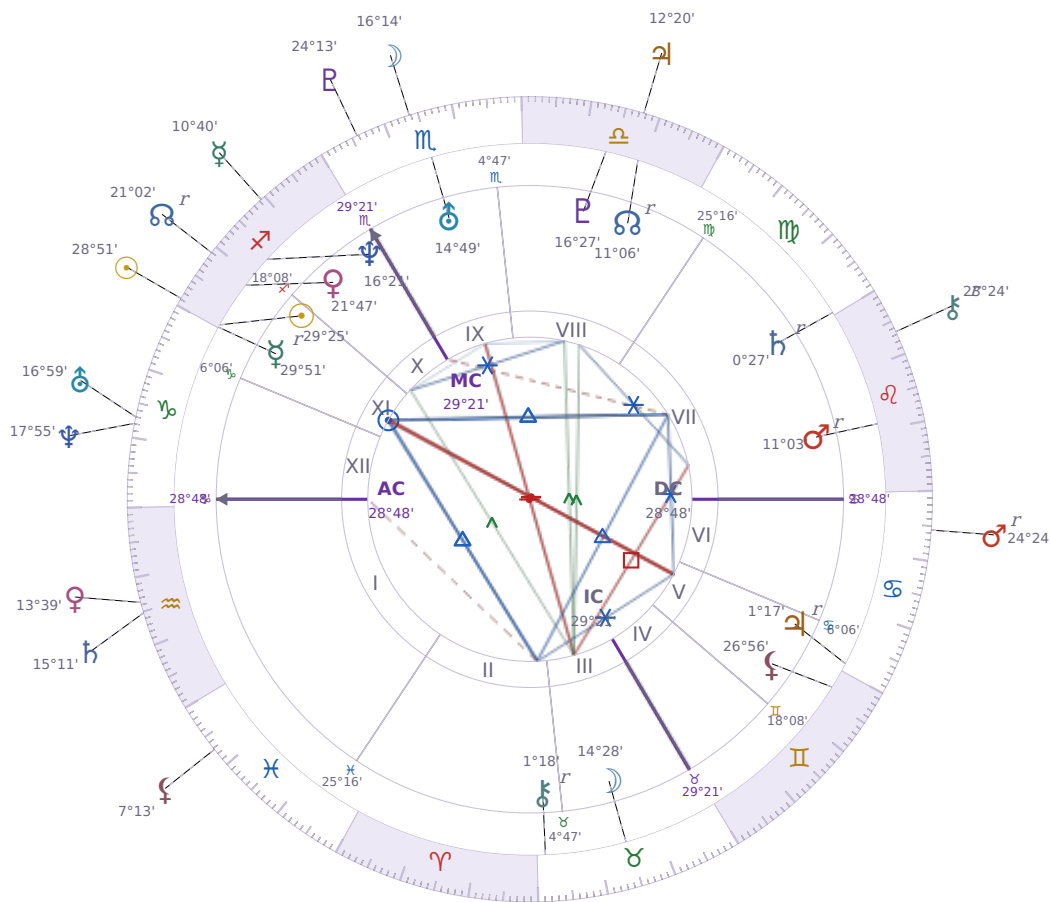

SOLAR RETURN

Emmanuel Macron

President of France since 2017

♊ Sagittarius December 21, 1977 10:40 Amiens

20 December 1992 · 12:00 (11:00 UTC) · Amiens

Solar ASC ♋ Pisces · MC ♊ Sagittarius

NATAL PLANETS

☉ Sun	in	♊	Sagittarius	29°25'
☾ Moon	in	♉	Taurus	14°28'
☿ Mercury	in	♊	Sagittarius	29°51'
♀ Venus	in	♊	Sagittarius	21°47'
♂ Mars	in	♌	Leo	11°03'
♃ Jupiter	in	♋	Cancer	1°17'
♄ Saturn	in	♍	Virgo	0°27'

SOLAR RETURN PLANETS

☉ Sun	in	♊	Sagittarius	28°51'
☾ Moon	in	♏	Scorpio	16°14'
☿ Mercury	in	♊	Sagittarius	10°40'
♀ Venus	in	♋	Aquarius	13°39'
♂ Mars	in	♋	Cancer	24°24' Rx
♃ Jupiter	in	♎	Libra	12°20'
♄ Saturn	in	♋	Aquarius	15°11'