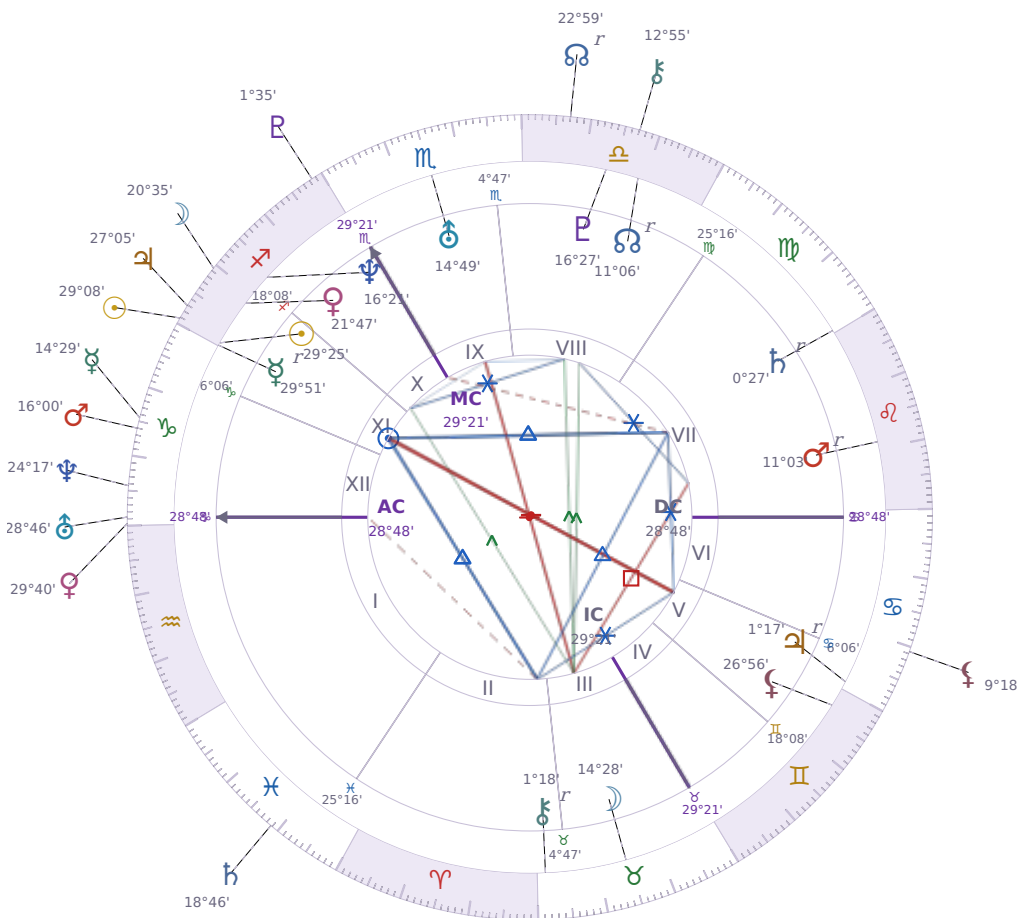

SOLAR RETURN

Emmanuel Macron

President of France since 2017

♊ Sagittarius December 21, 1977 10:40 Amiens

21 December 1995 · 05:34 (04:34 UTC) · Amiens

Solar ASC ♏ Scorpio · MC ♍ Virgo

NATAL PLANETS

☉ Sun	in	♏	Sagittarius	29°25'
☾ Moon	in	♉	Taurus	14°28'
☿ Mercury	in	♏	Sagittarius	29°51'
♀ Venus	in	♏	Sagittarius	21°47'
♂ Mars	in	♌	Leo	11°03'
♃ Jupiter	in	♋	Cancer	1°17'
♄ Saturn	in	♍	Virgo	0°27'

SOLAR RETURN PLANETS

☉ Sun	in	♏	Sagittarius	29°08'
☾ Moon	in	♏	Sagittarius	20°35'
☿ Mercury	in	♏	Capricorn	14°29'
♀ Venus	in	♏	Capricorn	29°40'
♂ Mars	in	♏	Capricorn	16°00'
♃ Jupiter	in	♏	Sagittarius	27°05'
♄ Saturn	in	♏	Pisces	18°46'

♅ Uranus	in	♏	Scorpio	14°49'	♅ Uranus	in	♑	Capricorn	28°46'
♆ Neptune	in	♐	Sagittarius	16°21'	♆ Neptune	in	♑	Capricorn	24°17'
♇ Pluto	in	♎	Libra	16°27'	♇ Pluto	in	♐	Sagittarius	1°35'
♁ Chiron	in	♉	Taurus	1°18'	♁ Chiron	in	♎	Libra	12°55'
♁ North Node	in	♎	Libra	11°07'	♁ NNode	in	♎	Libra	Rx 22°59'
♁ Lilith	in	♊	Gemini	26°56'	♁ Lilith	in	♋	Cancer	9°18'