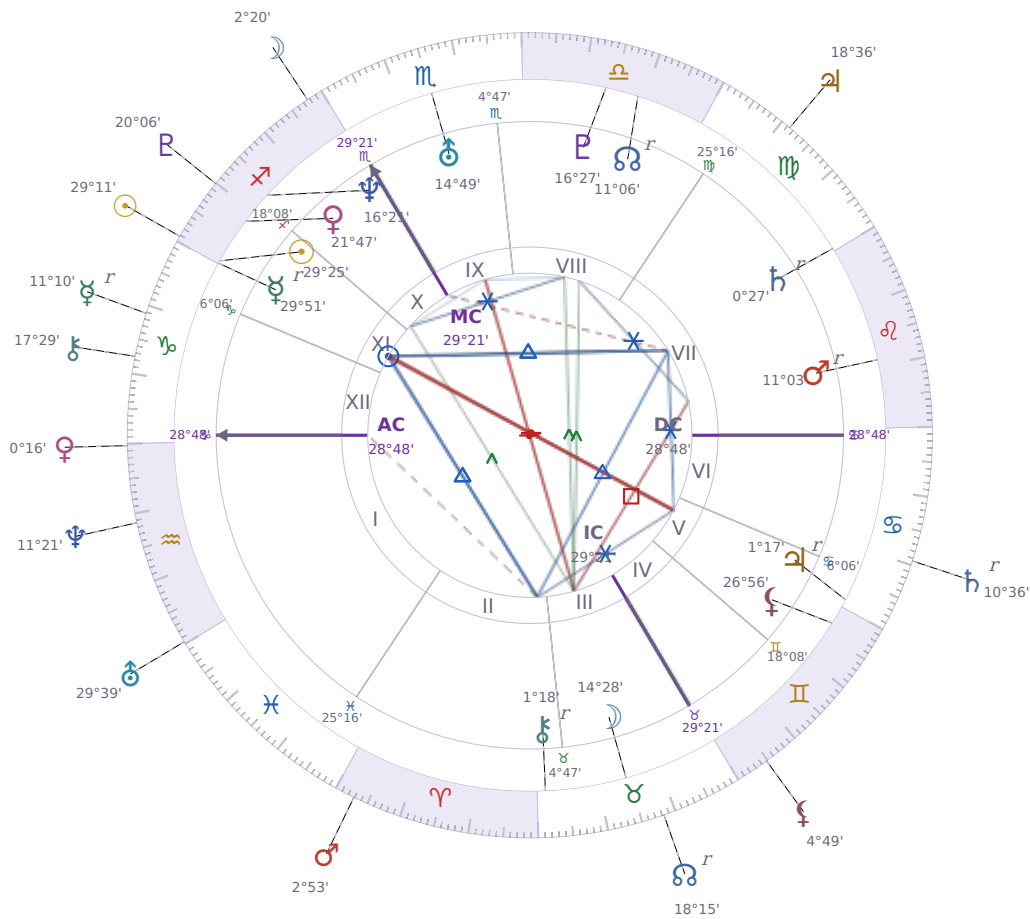

SOLAR RETURN

Emmanuel Macron

President of France since 2017

♊ Sagittarius December 21, 1977 10:40 Amiens

21 December 2003 · 04:21 (03:21 UTC) · Amiens

Solar ASC ♏ Scorpio · MC ♌ Leo

NATAL PLANETS

☉ Sun	in	♏	Sagittarius	29°25'
☾ Moon	in	♉	Taurus	14°28'
☿ Mercury	in	♏	Sagittarius	29°51'
♀ Venus	in	♏	Sagittarius	21°47'
♂ Mars	in	♌	Leo	11°03'
♃ Jupiter	in	♋	Cancer	1°17'
♄ Saturn	in	♍	Virgo	0°27'

SOLAR RETURN PLANETS

☉ Sun	in	♏	Sagittarius	29°11'
☾ Moon	in	♏	Sagittarius	2°20'
☿ Mercury	in	♏	Capricorn	Rx 11°10'
♀ Venus	in	♋	Aquarius	0°16'
♂ Mars	in	♈	Aries	2°53'
♃ Jupiter	in	♍	Virgo	18°36'
♄ Saturn	in	♋	Cancer	Rx 10°36'

♅ Uranus	in	♏	Scorpio	14°49'	♅ Uranus	in	♒	Aquarius	29°39'
♆ Neptune	in	♐	Sagittarius	16°21'	♆ Neptune	in	♒	Aquarius	11°21'
♇ Pluto	in	♎	Libra	16°27'	♇ Pluto	in	♐	Sagittarius	20°06'
♁ Chiron	in	♉	Taurus	1°18'	♁ Chiron	in	♑	Capricorn	17°29'
♊ North Node	in	♎	Libra	11°07'	♊ NNode	in	♉	Taurus	Rx 18°15'
♋ Lilith	in	♊	Gemini	26°56'	♋ Lilith	in	♊	Gemini	4°49'