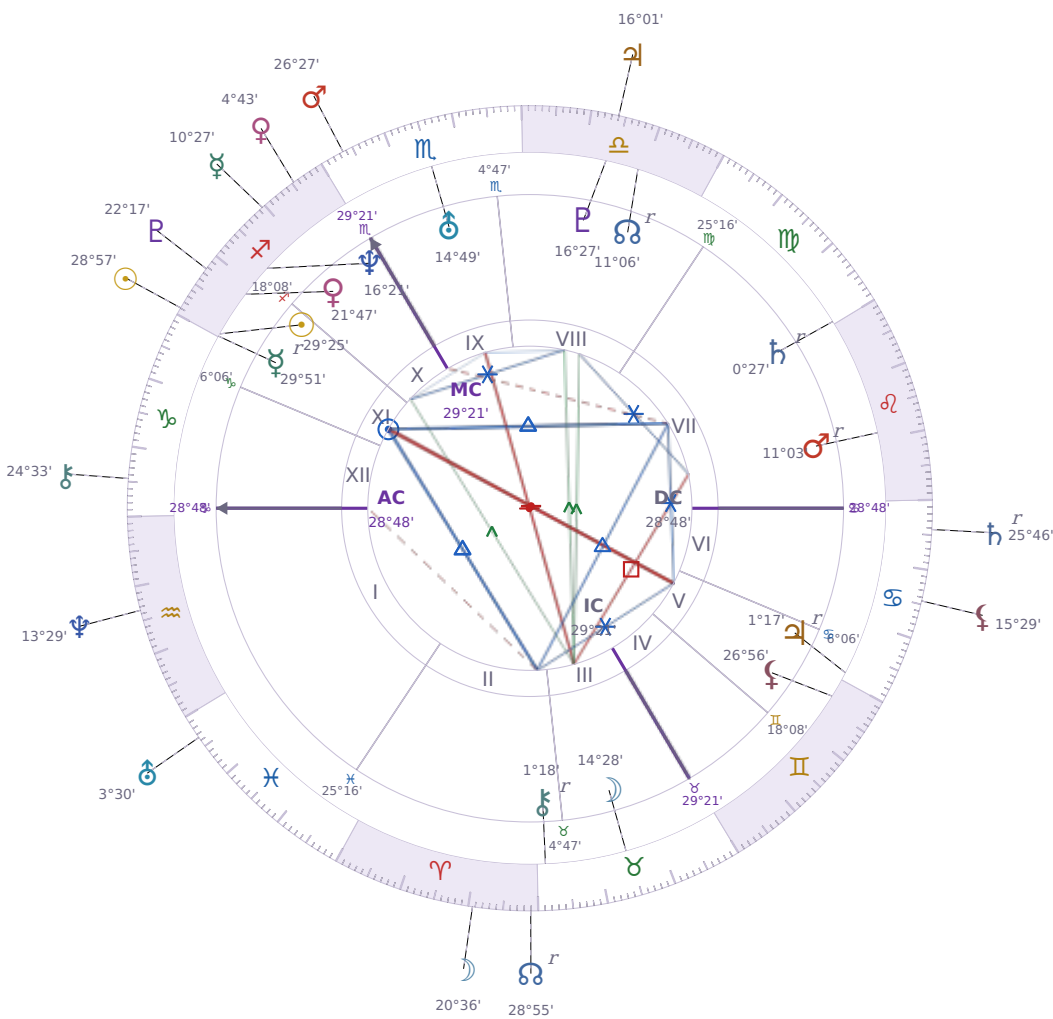

SOLAR RETURN

Emmanuel Macron

President of France since 2017

♊ Sagittarius December 21, 1977 10:40 Amiens

20 December 2004 · 09:58 (08:58 UTC) · Amiens

Solar ASC ♊ Capricorn · MC ♏ Scorpio

NATAL PLANETS

☉ Sun	in	♐	Sagittarius	29°25'
☾ Moon	in	♉	Taurus	14°28'
☿ Mercury	in	♐	Sagittarius	29°51'
♀ Venus	in	♐	Sagittarius	21°47'
♂ Mars	in	♌	Leo	11°03'
♃ Jupiter	in	♋	Cancer	1°17'
♄ Saturn	in	♍	Virgo	0°27'

SOLAR RETURN PLANETS

☉ Sun	in	♐	Sagittarius	28°57'
☾ Moon	in	♈	Aries	20°36'
☿ Mercury	in	♐	Sagittarius	10°27'
♀ Venus	in	♐	Sagittarius	4°43'
♂ Mars	in	♏	Scorpio	26°27'
♃ Jupiter	in	♎	Libra	16°01'
♄ Saturn	in	♋	Cancer	Rx 25°46'

♅ Uranus	in	♏	Scorpio	14°49'	♅ Uranus	in	♋	Pisces	3°30'
♆ Neptune	in	♐	Sagittarius	16°21'	♆ Neptune	in	♒	Aquarius	13°29'
♇ Pluto	in	♎	Libra	16°27'	♇ Pluto	in	♐	Sagittarius	22°17'
♁ Chiron	in	♉	Taurus	1°18'	♁ Chiron	in	♑	Capricorn	24°33'
♊ North Node	in	♎	Libra	11°07'	♊ NNode	in	♈	Aries	Rx 28°55'
♋ Lilith	in	♊	Gemini	26°56'	♋ Lilith	in	♋	Cancer	15°29'

SOLAR ANALYSIS

Solar ASC ♑ Capricorn → natal H12 — Inner Life & Solitude

This is a year of **inner work, retreat, and significant invisible processes**. What happens beneath the surface — in dreams, in private, in the quiet hours — carries more weight than external events. Old patterns, unresolved matters, and hidden fears may surface to be addressed. This is not primarily a year of outer achievement, but of **clearing what has accumulated** so that the next cycle can begin on genuinely clean ground.