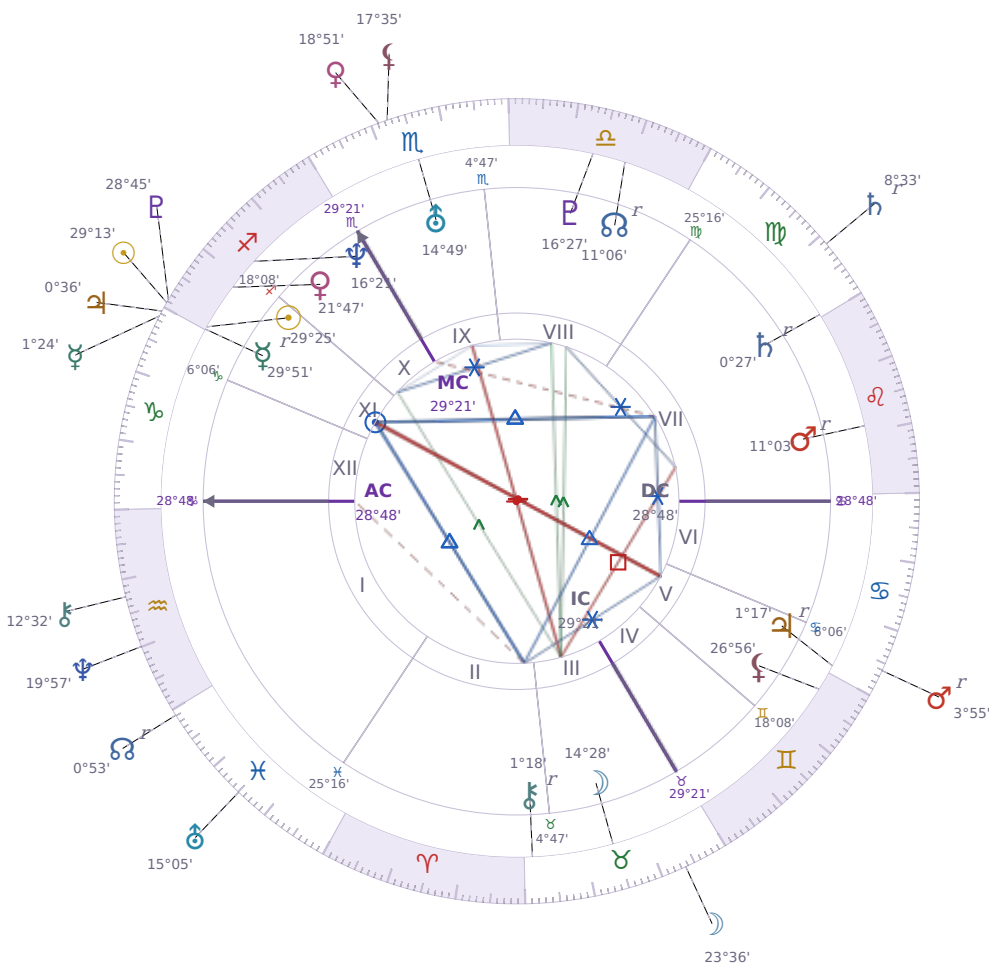

SOLAR RETURN

Emmanuel Macron

President of France since 2017

♊ Sagittarius December 21, 1977 10:40 Amiens

21 December 2007 · 03:24 (02:24 UTC) · Amiens

Solar ASC ♎ Libra · MC ♌ Leo

NATAL PLANETS

☉ Sun	in	♏	Sagittarius	29°25'
☾ Moon	in	♉	Taurus	14°28'
☿ Mercury	in	♏	Sagittarius	29°51'
♀ Venus	in	♏	Sagittarius	21°47'
♂ Mars	in	♌	Leo	11°03'
♃ Jupiter	in	♋	Cancer	1°17'
♄ Saturn	in	♍	Virgo	0°27'

SOLAR RETURN PLANETS

☉ Sun	in	♏	Sagittarius	29°13'
☾ Moon	in	♉	Taurus	23°36'
☿ Mercury	in	♏	Capricorn	1°24'
♀ Venus	in	♏	Scorpio	18°51'
♂ Mars	in	♋	Cancer	Rx 3°55'
♃ Jupiter	in	♏	Capricorn	0°36'
♄ Saturn	in	♍	Virgo	Rx 8°33'

♅ Uranus	in	♏	Scorpio	14°49'	♅ Uranus	in	♋	Pisces	15°05'
♆ Neptune	in	♐	Sagittarius	16°21'	♆ Neptune	in	♒	Aquarius	19°57'
♇ Pluto	in	♎	Libra	16°27'	♇ Pluto	in	♐	Sagittarius	28°45'
♁ Chiron	in	♉	Taurus	1°18'	♁ Chiron	in	♒	Aquarius	12°32'
♊ North Node	in	♎	Libra	11°07'	♊ NNode	in	♋	Pisces	Rx 0°53'
♋ Lilith	in	♊	Gemini	26°56'	♋ Lilith	in	♏	Scorpio	17°35'

SOLAR ANALYSIS

Solar ASC ♎ Libra → natal H8 — Transformation

This is a year of **deep transformation, intensity, and confronting what lies beneath the surface**. Shared finances, intimacy, power dynamics, and the process of letting go become central themes. This year doesn't allow you to remain on the surface — something significant asks to be changed at a fundamental level. **What you release this year frees up real energy for what comes next** — the depth of the change determines the scale of the renewal.