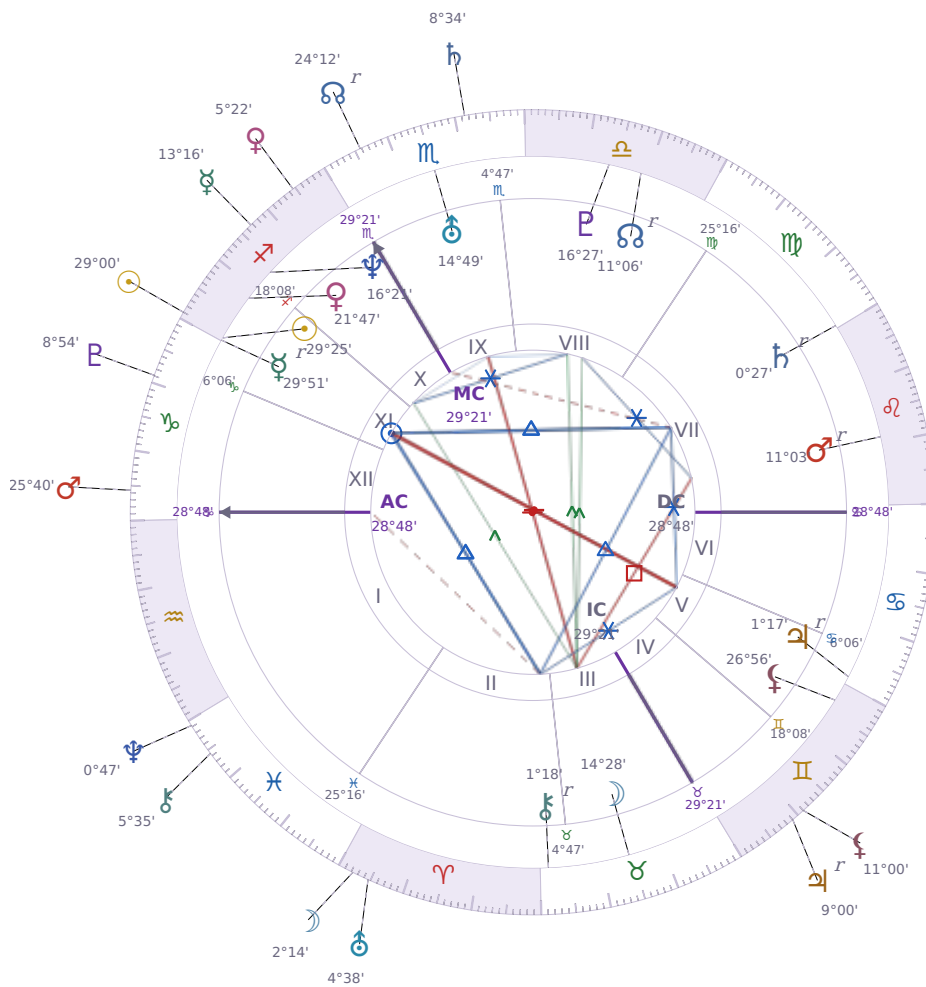

SOLAR RETURN

Emmanuel Macron

President of France since 2017

♊ Sagittarius December 21, 1977 10:40 Amiens

20 December 2012 · 08:28 (07:28 UTC) · Amiens

Solar ASC ♊ Sagittarius · MC ♎ Libra

NATAL PLANETS

☉ Sun	in	♊	Sagittarius	29°25'
☾ Moon	in	♉	Taurus	14°28'
☿ Mercury	in	♊	Sagittarius	29°51'
♀ Venus	in	♊	Sagittarius	21°47'
♂ Mars	in	♌	Leo	11°03'
♃ Jupiter	in	♋	Cancer	1°17'
♄ Saturn	in	♍	Virgo	0°27'

SOLAR RETURN PLANETS

☉ Sun	in	♊	Sagittarius	29°00'
☾ Moon	in	♈	Aries	2°14'
☿ Mercury	in	♊	Sagittarius	13°16'
♀ Venus	in	♊	Sagittarius	5°22'
♂ Mars	in	♐	Capricorn	25°40'
♃ Jupiter	in	♊	Gemini	Rx 9°00'
♄ Saturn	in	♏	Scorpio	8°34'

♅ Uranus	in	♏	Scorpio	14°49'	♅ Uranus	in	♈	Aries	4°38'
♆ Neptune	in	♐	Sagittarius	16°21'	♆ Neptune	in	♓	Pisces	0°47'
♇ Pluto	in	♎	Libra	16°27'	♇ Pluto	in	♑	Capricorn	8°54'
♁ Chiron	in	♉	Taurus	1°18'	♁ Chiron	in	♓	Pisces	5°35'
♊ North Node	in	♎	Libra	11°07'	♊ NNode	in	♏	Scorpio	Rx 24°12'
♋ Lilith	in	♊	Gemini	26°56'	♋ Lilith	in	♊	Gemini	11°00'