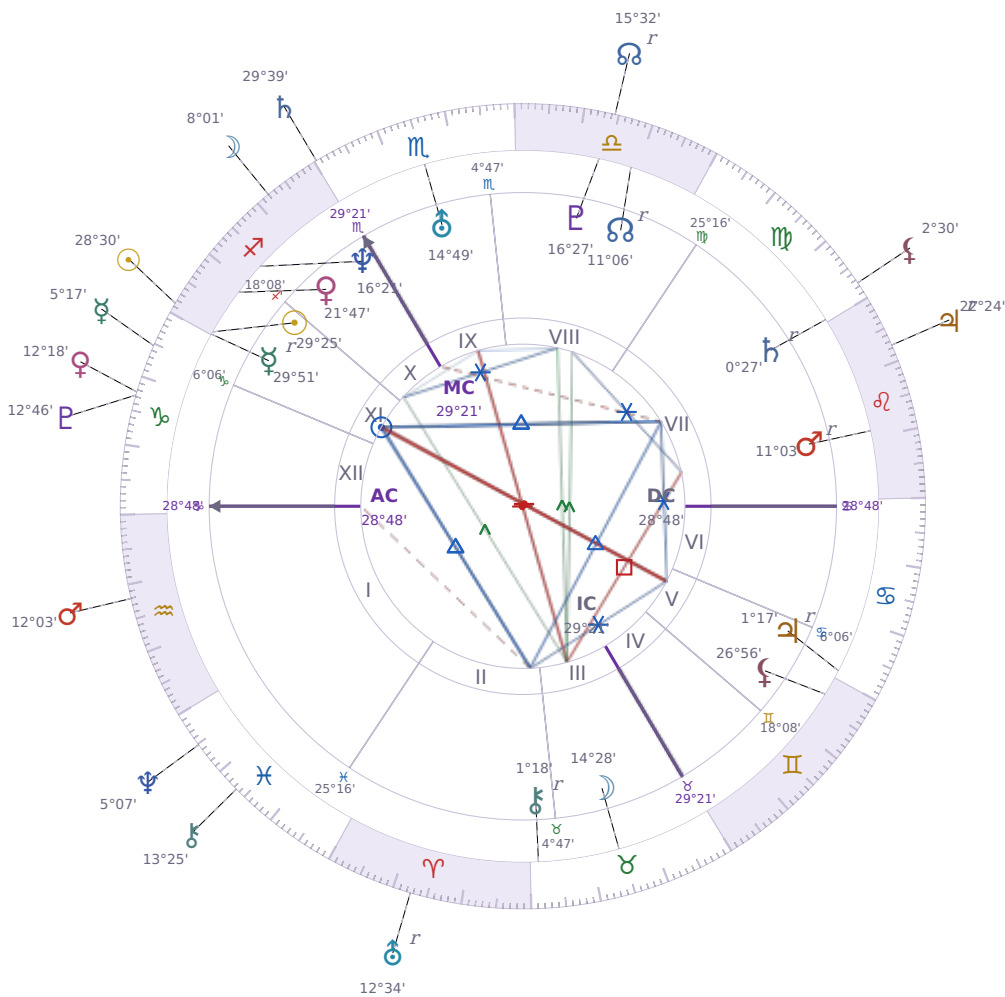

SOLAR RETURN

Emmanuel Macron

President of France since 2017

♊ Sagittarius December 21, 1977 10:40 Amiens

20 December 2014 · 20:20 (19:20 UTC) · Amiens

Solar ASC ♌ Leo · MC ♈ Aries

NATAL PLANETS

☉ Sun	in	♐	Sagittarius	29°25'
☾ Moon	in	♉	Taurus	14°28'
☿ Mercury	in	♐	Sagittarius	29°51'
♀ Venus	in	♐	Sagittarius	21°47'
♂ Mars	in	♌	Leo	11°03'
♃ Jupiter	in	♋	Cancer	1°17'
♄ Saturn	in	♍	Virgo	0°27'

SOLAR RETURN PLANETS

☉ Sun	in	♐	Sagittarius	28°30'
☾ Moon	in	♐	Sagittarius	8°01'
☿ Mercury	in	♏	Capricorn	5°17'
♀ Venus	in	♏	Capricorn	12°18'
♂ Mars	in	♒	Aquarius	12°03'
♃ Jupiter	in	♌	Leo	22°24' Rx
♄ Saturn	in	♏	Scorpio	29°39'

♅ Uranus	in	♏	Scorpio	14°49'	♅ Uranus	in	♈	Aries	Rx	12°34'
♆ Neptune	in	♐	Sagittarius	16°21'	♆ Neptune	in	♋	Pisces		5°07'
♇ Pluto	in	♎	Libra	16°27'	♇ Pluto	in	♑	Capricorn		12°46'
♁ Chiron	in	♉	Taurus	1°18'	♁ Chiron	in	♊	Pisces		13°25'
♊ North Node	in	♎	Libra	11°07'	♊ NNode	in	♎	Libra	Rx	15°32'
♋ Lilith	in	♊	Gemini	26°56'	♋ Lilith	in	♍	Virgo		2°30'