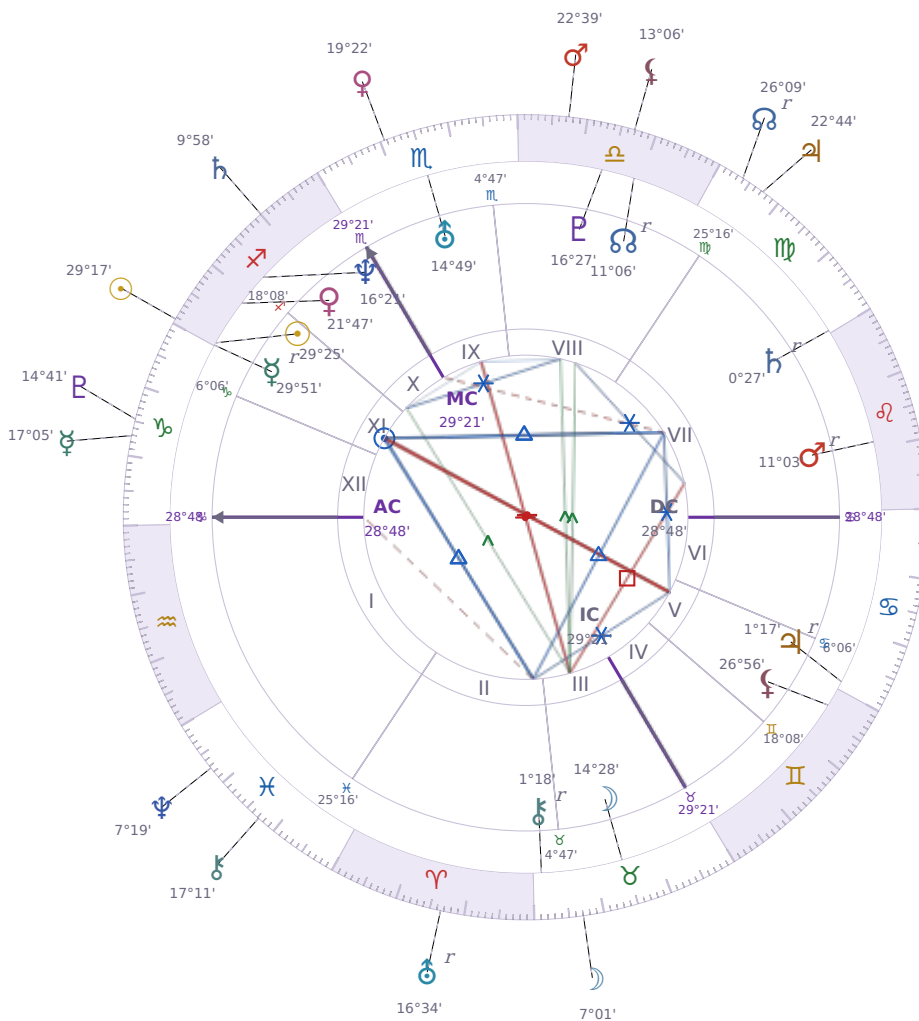

SOLAR RETURN

Emmanuel Macron

President of France since 2017

♊ Sagittarius December 21, 1977 10:40 Amiens

21 December 2015 · 02:04 (01:04 UTC) · Amiens

Solar ASC ♎ Libra · MC ♋ Cancer

NATAL PLANETS

☉ Sun	in	♐ Sagittarius	29°25'
☾ Moon	in	♉ Taurus	14°28'
☿ Mercury	in	♐ Sagittarius	29°51'
♀ Venus	in	♐ Sagittarius	21°47'
♂ Mars	in	♌ Leo	11°03'
♃ Jupiter	in	♋ Cancer	1°17'
♄ Saturn	in	♍ Virgo	0°27'

SOLAR RETURN PLANETS

☉ Sun	in	♐ Sagittarius	29°17'
☾ Moon	in	♉ Taurus	7°01'
☿ Mercury	in	♊ Capricorn	17°05'
♀ Venus	in	♏ Scorpio	19°22'
♂ Mars	in	♎ Libra	22°39'
♃ Jupiter	in	♍ Virgo	22°44'
♄ Saturn	in	♐ Sagittarius	9°58'

♅ Uranus	in	♏	Scorpio	14°49'	♅ Uranus	in	♈	Aries	Rx	16°34'
♆ Neptune	in	♐	Sagittarius	16°21'	♆ Neptune	in	♋	Pisces		7°19'
♇ Pluto	in	♎	Libra	16°27'	♇ Pluto	in	♑	Capricorn		14°41'
♁ Chiron	in	♉	Taurus	1°18'	♁ Chiron	in	♋	Pisces		17°11'
♊ North Node	in	♎	Libra	11°07'	♊ NNode	in	♍	Virgo	Rx	26°09'
♋ Lilith	in	♊	Gemini	26°56'	♋ Lilith	in	♎	Libra		13°06'

♅ Uranus · solar H5 rul. ☊ Opposition ♇ natal Pluto

You're running into situations where you feel your control slipping away, and it makes you uncomfortable. **You push harder to regain power** in exactly the areas where you have the least influence, which only creates more conflict with others. Over the coming weeks, you'll need to notice when you're fighting to keep things the same instead of accepting what you cannot change.