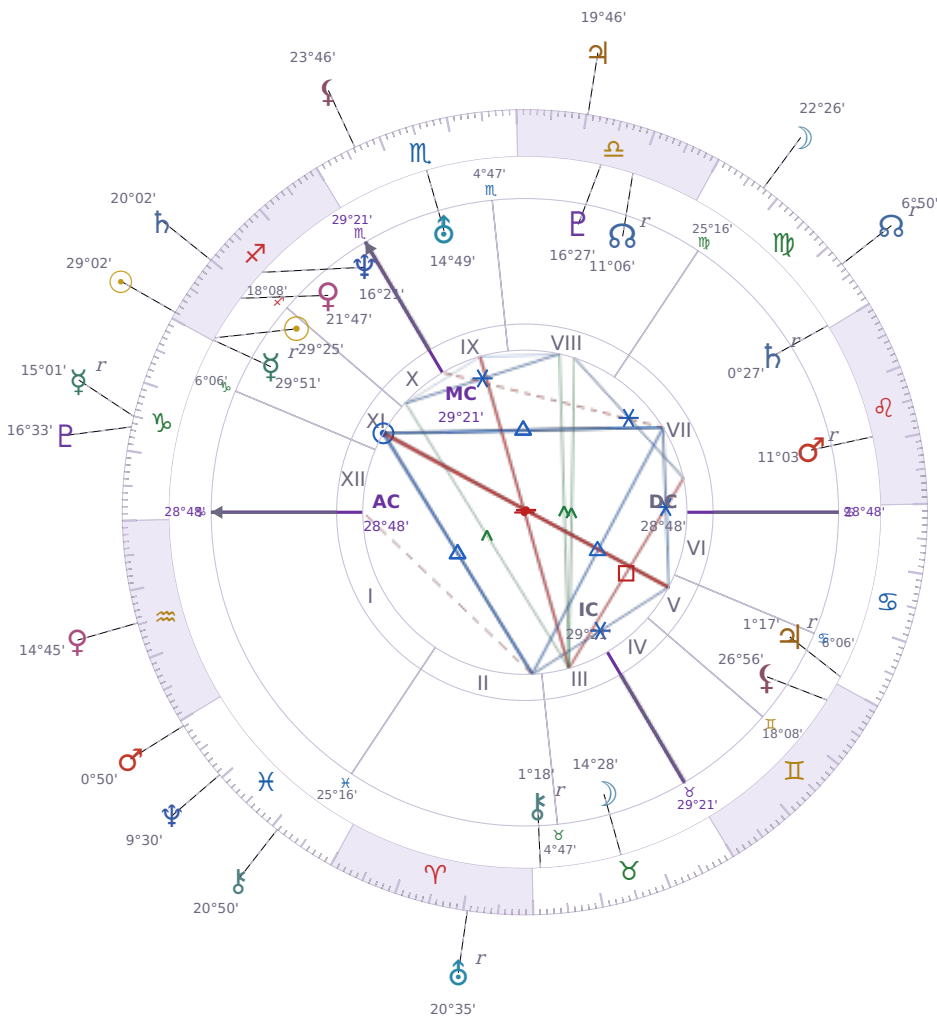

SOLAR RETURN

## Emmanuel Macron

President of France since 2017

♊ Sagittarius December 21, 1977 10:40 Amiens

**20 December 2016 · 08:01 (07:01 UTC) · Amiens**

Solar ASC ♊ Sagittarius · MC ♎ Libra

**NATAL PLANETS**

☉ Sun	in	♊	Sagittarius	29°25'
☾ Moon	in	♉	Taurus	14°28'
☿ Mercury	in	♊	Sagittarius	29°51'
♀ Venus	in	♊	Sagittarius	21°47'
♂ Mars	in	♌	Leo	11°03'
♃ Jupiter	in	♋	Cancer	1°17'
♄ Saturn	in	♍	Virgo	0°27'

**SOLAR RETURN PLANETS**

☉ Sun	in	♊	Sagittarius	29°02'
☾ Moon	in	♍	Virgo	22°26'
☿ Mercury	in	♄	Capricorn	15°01' Rx
♀ Venus	in	♒	Aquarius	14°45'
♂ Mars	in	♓	Pisces	0°50'
♃ Jupiter	in	♎	Libra	19°46'
♄ Saturn	in	♊	Sagittarius	20°02'