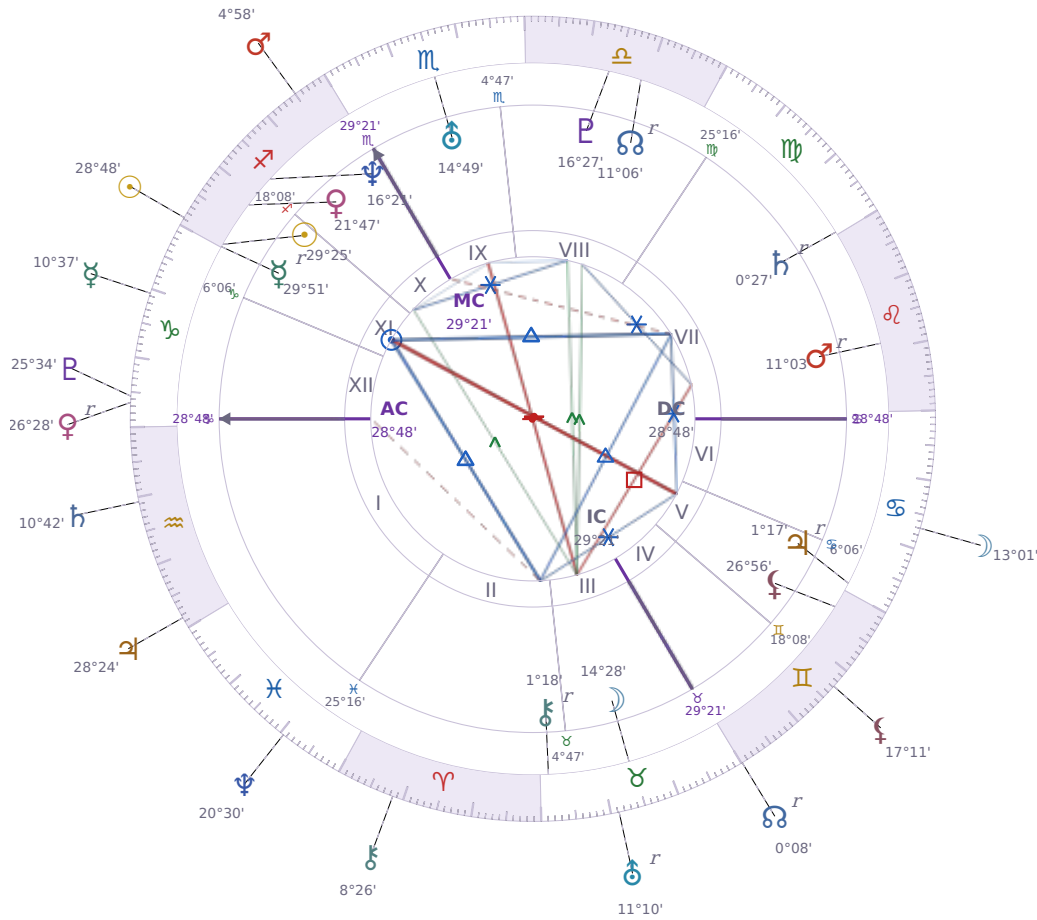

SOLAR RETURN

Emmanuel Macron

President of France since 2017

♊ Sagittarius December 21, 1977 10:40 Amiens

20 December 2021 · 13:16 (12:16 UTC) · Amiens

Solar ASC ♈ Aries · MC ♐ Capricorn

NATAL PLANETS

☉ Sun	in	♊	Sagittarius	29°25'
☾ Moon	in	♉	Taurus	14°28'
☿ Mercury	in	♊	Sagittarius	29°51'
♀ Venus	in	♊	Sagittarius	21°47'
♂ Mars	in	♌	Leo	11°03'
♃ Jupiter	in	♋	Cancer	1°17'
♄ Saturn	in	♍	Virgo	0°27'
♅ Uranus	in	♏	Scorpio	14°49'
♆ Neptune	in	♊	Sagittarius	16°21'
♇ Pluto	in	♎	Libra	16°27'
♁ Chiron	in	♉	Taurus	1°18'
♊ North Node	in	♎	Libra	11°07'
♋ Lilith	in	♊	Gemini	26°56'

SOLAR RETURN PLANETS

☉ Sun	in	♊	Sagittarius	28°48'
☾ Moon	in	♋	Cancer	13°01'
☿ Mercury	in	♐	Capricorn	10°37'
♀ Venus	in	♐	Capricorn	Rx 26°28'
♂ Mars	in	♊	Sagittarius	4°58'
♃ Jupiter	in	♒	Aquarius	28°24'
♄ Saturn	in	♒	Aquarius	10°42'
♅ Uranus	in	♉	Taurus	Rx 11°10'
♆ Neptune	in	♓	Pisces	20°30'
♇ Pluto	in	♐	Capricorn	25°34'
♁ Chiron	in	♈	Aries	8°26'
♊ NNode	in	♊	Gemini	Rx 0°08'
♋ Lilith	in	♊	Gemini	17°11'

SOLAR ANALYSIS

Solar ASC ♈ Aries → natal H2 — Resources & Values

The year centers around your financial security and personal values. This Solar Return Ascendant in your natal second house indicates that **money, possessions, and what you truly value** become the dominant theme. Whether building income, reassessing what you own, or clarifying what gives your life meaning, material and psychological security are the year's main curriculum. The question running through the year is: what do you actually need to feel stable and content?