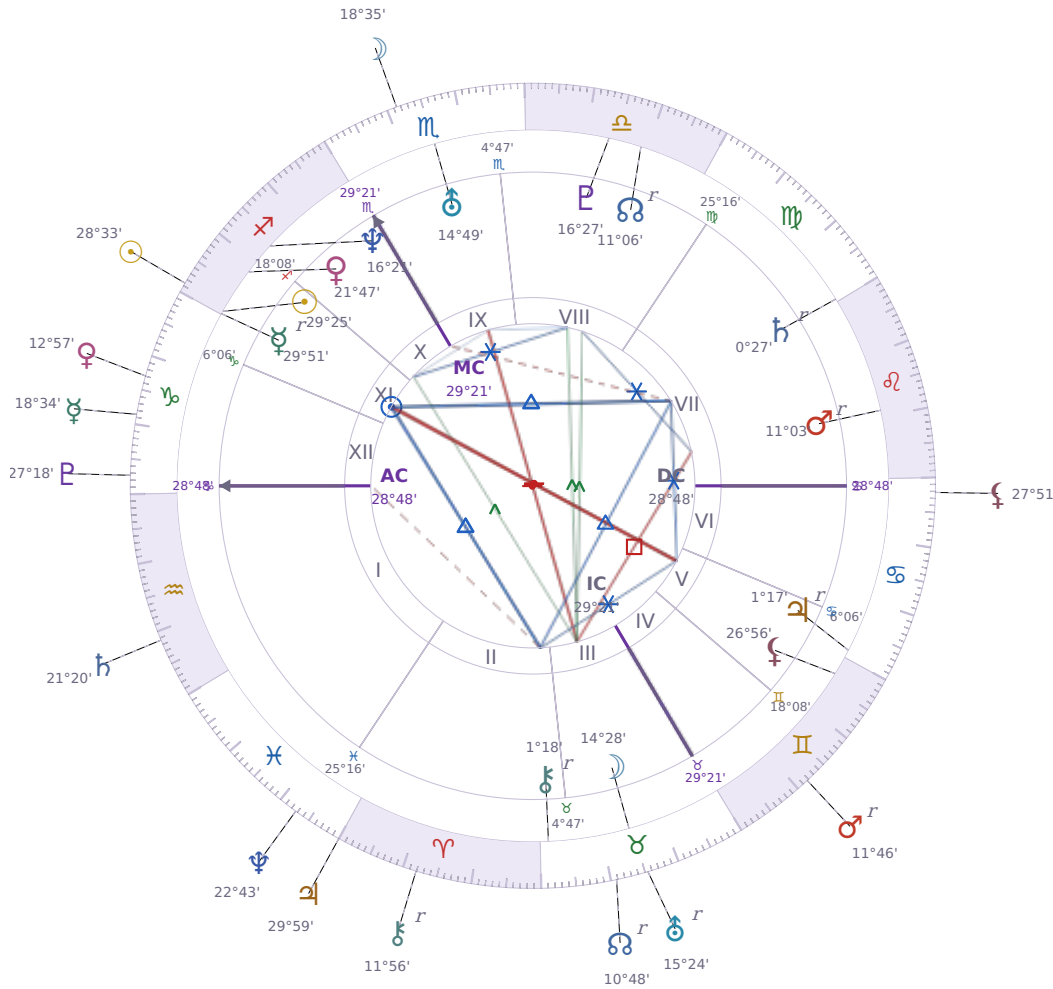

SOLAR RETURN

Emmanuel Macron

President of France since 2017

♊ Sagittarius December 21, 1977 10:40 Amiens

20 December 2022 · 19:05 (18:05 UTC) · Amiens

Solar ASC ♋ Cancer · MC ♈ Aries

NATAL PLANETS

☉ Sun	in	♊	Sagittarius	29°25'
☾ Moon	in	♉	Taurus	14°28'
☿ Mercury	in	♊	Sagittarius	29°51'
♀ Venus	in	♊	Sagittarius	21°47'
♂ Mars	in	♌	Leo	11°03'
♃ Jupiter	in	♋	Cancer	1°17'
♄ Saturn	in	♍	Virgo	0°27'
♅ Uranus	in	♏	Scorpio	14°49'
♆ Neptune	in	♊	Sagittarius	16°21'
♇ Pluto	in	♎	Libra	16°27'
♁ Chiron	in	♉	Taurus	1°18'
♊ North Node	in	♎	Libra	11°07'
♋ Lilith	in	♊	Gemini	26°56'

SOLAR RETURN PLANETS

☉ Sun	in	♊	Sagittarius	28°33'
☾ Moon	in	♏	Scorpio	18°35'
☿ Mercury	in	♐	Capricorn	18°34'
♀ Venus	in	♐	Capricorn	12°58'
♂ Mars	in	♊	Gemini	Rx 11°46'
♃ Jupiter	in	♓	Pisces	29°59'
♄ Saturn	in	♒	Aquarius	21°20'
♅ Uranus	in	♉	Taurus	Rx 15°24'
♆ Neptune	in	♓	Pisces	22°43'
♇ Pluto	in	♐	Capricorn	27°18'
♁ Chiron	in	♈	Aries	Rx 11°56'
♊ NNode	in	♉	Taurus	Rx 10°48'
♋ Lilith	in	♋	Cancer	27°51'

Singleton: ☼ Sun (Fire)

One planet carries your entire fire element — all impulse, confidence, and forward drive flows through it alone. When that planet is strong or well-aspected, you can be surprisingly decisive and energised. When it is under pressure or retrograde, motivation drops sharply and impatience turns inward. **You tend to act in concentrated bursts** rather than maintaining steady momentum, which can make you highly effective in short intense efforts but harder to sustain over long stretches without clear direction.