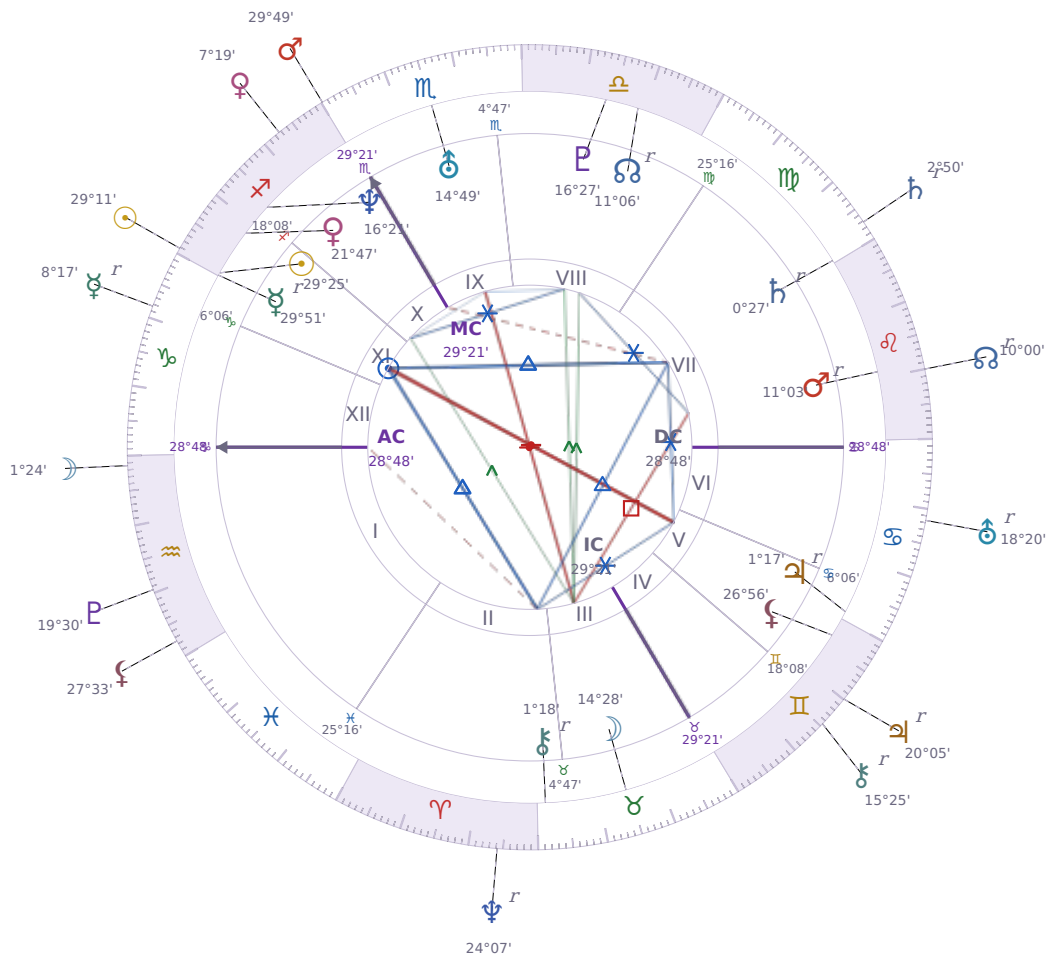

SOLAR RETURN

Emmanuel Macron

President of France since 2017

♊ Sagittarius December 21, 1977 10:40 Amiens

20 December 2036 · 04:30 (03:30 UTC) · Amiens

Solar ASC ♏ Scorpio · MC ♌ Leo

NATAL PLANETS

☉ Sun	in	♏	Sagittarius	29°25'
☾ Moon	in	♉	Taurus	14°28'
☿ Mercury	in	♏	Sagittarius	29°51'
♀ Venus	in	♏	Sagittarius	21°47'
♂ Mars	in	♌	Leo	11°03'
♃ Jupiter	in	♋	Cancer	1°17'
♄ Saturn	in	♍	Virgo	0°27'

SOLAR RETURN PLANETS

☉ Sun	in	♏	Sagittarius	29°11'
☾ Moon	in	♏	Aquarius	1°24'
☿ Mercury	in	♏	Capricorn	Rx 8°17'
♀ Venus	in	♏	Sagittarius	7°19'
♂ Mars	in	♏	Scorpio	29°49'
♃ Jupiter	in	♊	Gemini	Rx 20°05'
♄ Saturn	in	♍	Virgo	Rx 2°50'

♅ Uranus	in	♏	Scorpio	14°49'	♅ Uranus	in	♋	Cancer	Rx	18°20'
♆ Neptune	in	♐	Sagittarius	16°21'	♆ Neptune	in	♈	Aries	Rx	24°07'
♇ Pluto	in	♎	Libra	16°27'	♇ Pluto	in	♒	Aquarius		19°30'
♄ Chiron	in	♉	Taurus	1°18'	♄ Chiron	in	♊	Gemini	Rx	15°25'
♁ North Node	in	♎	Libra	11°07'	♁ NNode	in	♌	Leo	Rx	10°00'
♁ Lilith	in	♊	Gemini	26°56'	♁ Lilith	in	♒	Aquarius		27°33'