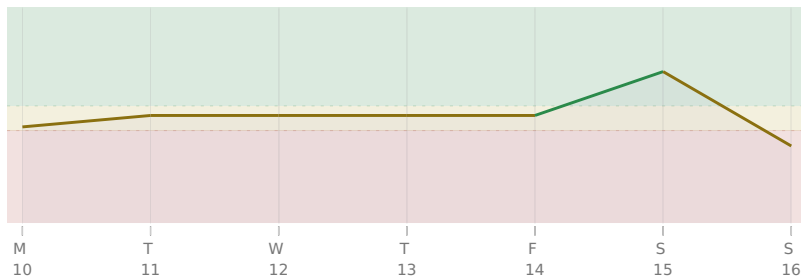

♆ Neptune ♁ Opposition ♋ natal NNode · Tuesday 11 Jul

While this lasts, you may feel **unclear about which direction to take** in relationships or work, even when you normally have a clear sense of what matters to you. People around you might seem unreliable or send mixed signals, making it hard to know who to trust or what advice to follow. These weeks test your ability to stay grounded in what you actually know about yourself instead of drifting toward whatever feels easiest or most appealing.

♅ Uranus ♁ Quincunx ♅ natal Uranus · Sunday 16 Jul

You feel restless about routines that used to work for you, and small changes in your daily structure suddenly feel important to make. Your usual way of staying independent or rebelling against rules gets awkward or misaligned, like you are not sure whether to stick with what you know or push against it. Over the coming weeks, you might experiment more with how you organize your time or your space, testing what actually fits you right now.

KEY DATES

Wed, 12 Jul ♆ Neptune stations Retrograde

AREAS OF LIFE

Love ★★★☆☆

Home △ wait

Creativity ★★★☆☆

Spirituality ★★★☆☆

Health ★★★★★

Finance ★★★★★

Travel ▲ wait

Career ★★★★★

Personal Growth ★★★★★

Communication Δ wait

Contracts ★★☆☆☆

10 July - 16 July 2028