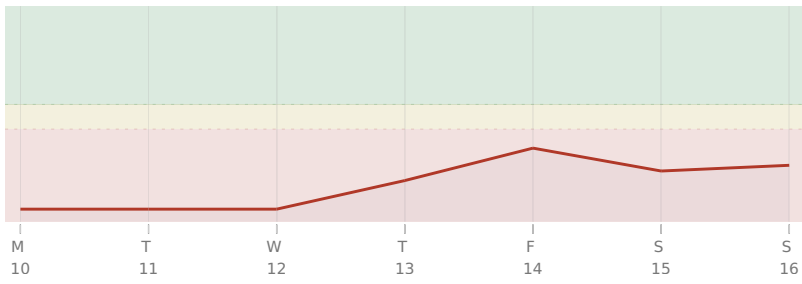

KEY DATES

Wed, 12 Jul ♆ Neptune stations Retrograde

AREAS OF LIFE

Love ★★★☆☆

Home △ wait

Creativity ★★★☆☆

Spirituality ★★★☆☆

Health ★★★★★

Finance ★★★★★

Travel ▲ wait

Career ★★★★★

Personal Growth ★★★★★

Communication Δ wait

Contracts ★★☆☆☆

10 July - 16 July 2028