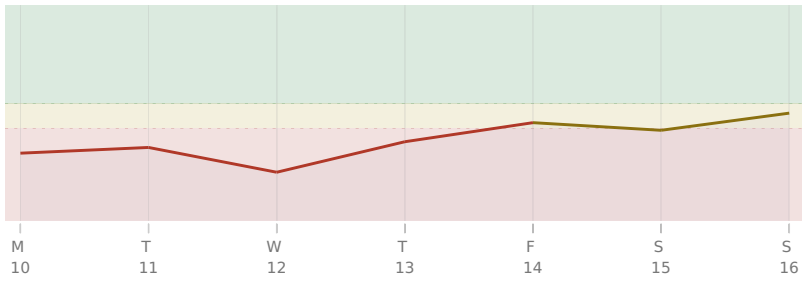

KEY DATES

Wed, 12 Jul ♆ Neptune stations Retrograde

AREAS OF LIFE

Love ★★★☆☆

Home △ wait

Creativity ★★★☆☆

Spirituality ★★★☆☆

Health ★★★★★

Finance ★★★★★

Travel ▲ wait

Career ★★★★★

Personal Growth ★★★★★

Communication Δ wait

Contracts ★★☆☆☆

10 July - 16 July 2028