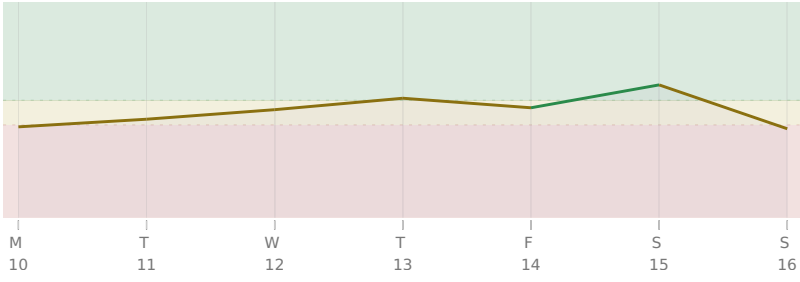

♅ Uranus ♁ Quincunx ♅ natal Uranus · Sunday 16 Jul

You feel restless about routines that used to work for you, and small changes in your daily structure suddenly feel important to make. Your usual way of staying independent or rebelling against rules gets awkward or misaligned, like you are not sure whether to stick with what you know or push against it. Over the coming weeks, you might experiment more with how you organize your time or your space, testing what actually fits you right now.

KEY DATES

Wed, 12 Jul ♆ Neptune stations Retrograde

AREAS OF LIFE

Love ★★★☆☆

Home △ wait

Creativity ★★★☆☆

Spirituality ★★★☆☆

Health ★★★★★

Finance ★★★★★

Travel ▲ wait

Career ★★★★★

Personal Growth ★★★★★

Communication Δ wait

Contracts ★★☆☆☆

10 July - 16 July 2028