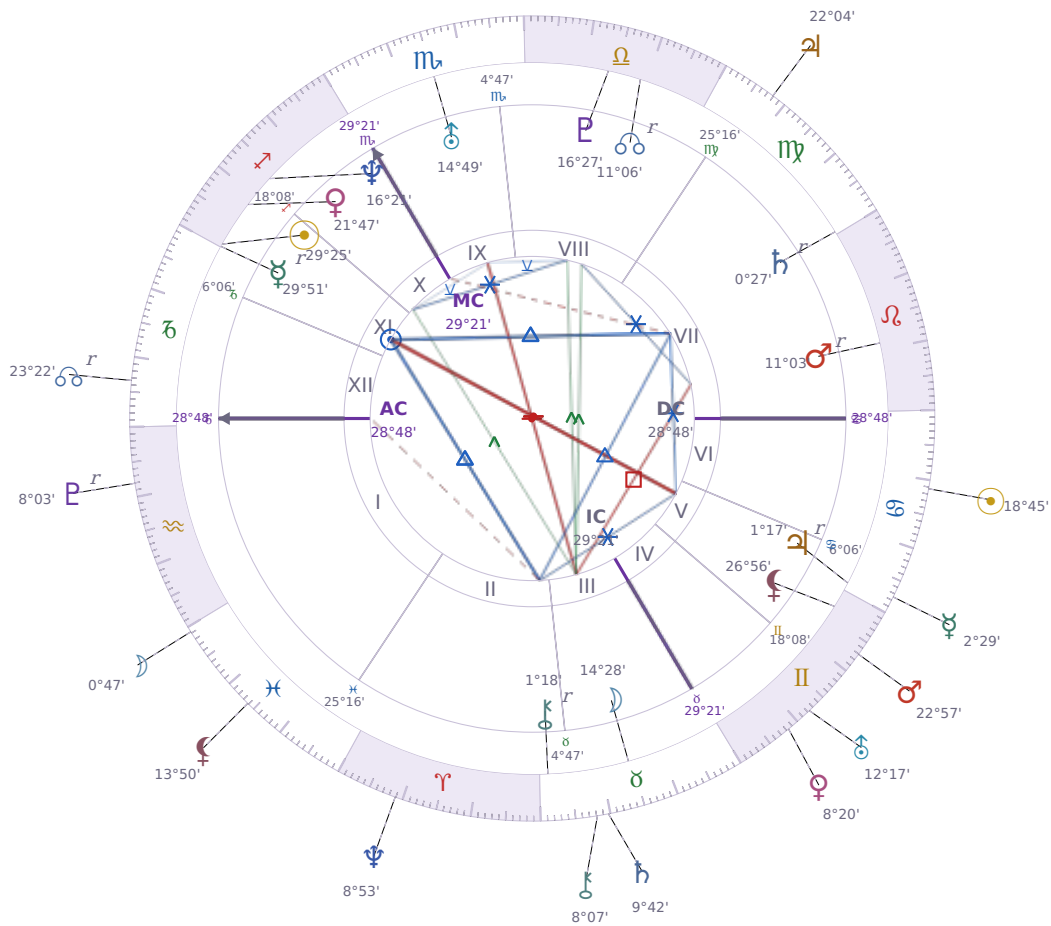

WEEKLY PERSONAL HOROSCOPE

Emmanuel Macron

President of France since 2017

♊ Sagittarius December 21, 1977 10:40 Amiens

10 July - 16 July 2028

TRANSITS · WEEK OF MON, 10 JUL

☉ Sun	in ♋ Cancer	18°45'10"
☾ Moon	in ♓ Pisces	0°47'45"
☿ Mercury	in ♋ Cancer	2°29'52"
♀ Venus	in ♊ Gemini	8°20'52"
♂ Mars	in ♊ Gemini	22°57'14"
♃ Jupiter	in ♍ Virgo	22°04'51"
♄ Saturn	in ♉ Taurus	9°42'49"

♅ Uranus	in	♊ Gemini	12°17'45"
♆ Neptune	in	♈ Aries	8°54'00"
♇ Pluto	in	♈ Aquarius Rx	8°03'33"
♁ Chiron	in	♉ Taurus	8°07'22"
♁ NNode	in	♐ Capricorn Rx	23°22'37"
♁ Lilith	in	♓ Pisces	13°50'44"

NATAL PLANETS