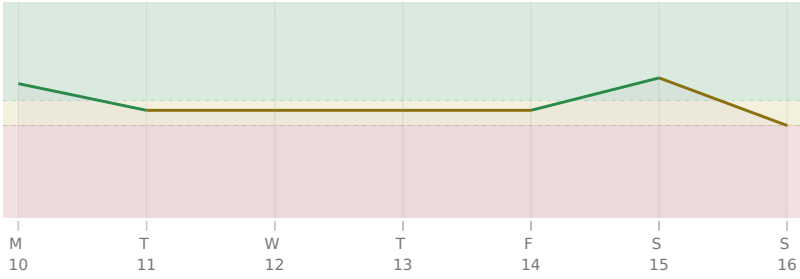

♅ Uranus ♁ Quincunx ♅ natal Uranus · Sunday 16 Jul

You feel restless about routines that used to work for you, and small changes in your daily structure suddenly feel important to make. Your usual way of staying independent or rebelling against rules gets awkward or misaligned, like you are not sure whether to stick with what you know or push against it. Over the coming weeks, you might experiment more with how you organize your time or your space, testing what actually fits you right now.

KEY DATES

Wed, 12 Jul ♆ Neptune stations Retrograde

AREAS OF LIFE

Love ★★★☆☆

Home △ wait

Creativity ★★★☆☆

Spirituality ★★★☆☆

Health ★★★★★

Finance ★★★★★

Travel ▲ wait

Career ★★★★★

Personal Growth ★★★★★

Communication Δ wait

Contracts ★★☆☆☆

10 July - 16 July 2028