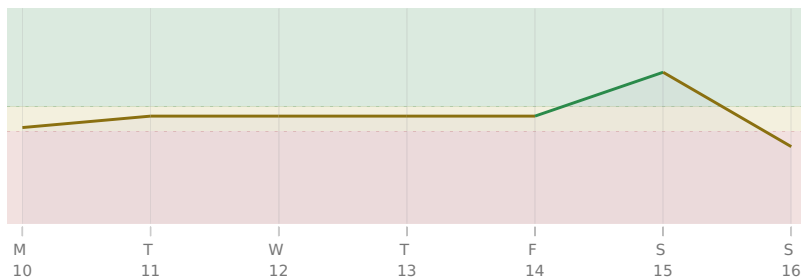

♅ Uranus ♁ Quincunx ♅ natal Uranus · Sunday 16 Jul

You feel restless about routines that used to work for you, and small changes in your daily structure suddenly feel important to make. Your usual way of staying independent or rebelling against rules gets awkward or misaligned, like you are not sure whether to stick with what you know or push against it. Over the coming weeks, you might experiment more with how you organize your time or your space, testing what actually fits you right now.

KEY DATES

Wed, 12 Jul ♆ Neptune stations Retrograde

AREAS OF LIFE

Love ★★★☆☆

Home △ wait

Creativity ★★★☆☆

Spirituality ★★★☆☆

Health ★★★★★

Finance ★★★★★

Travel ▲ wait

Career ★★★★★

Personal Growth ★★★★★

Communication Δ wait

Contracts ★★☆☆☆

10 July - 16 July 2028