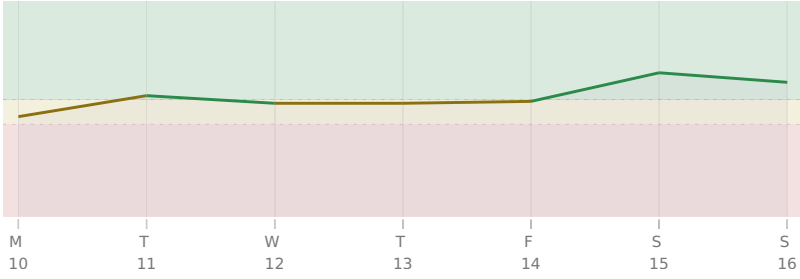

♅ Uranus ♁ Quincunx ♅ natal Uranus · Sunday 16 Jul

You feel restless about routines that used to work for you, and small changes in your daily structure suddenly feel important to make. Your usual way of staying independent or rebelling against rules gets awkward or misaligned, like you are not sure whether to stick with what you know or push against it. Over the coming weeks, you might experiment more with how you organize your time or your space, testing what actually fits you right now.

KEY DATES

Wed, 12 Jul ♆ Neptune stations Retrograde

AREAS OF LIFE

Love ★★★☆☆

Home △ wait

Creativity ★★★☆☆

Spirituality ★★★☆☆

Health ★★★★★

Finance ★★★★★

Travel ▲ wait

Career ★★★★★

Personal Growth ★★★★★

Communication Δ wait

Contracts ★★☆☆☆

10 July - 16 July 2028