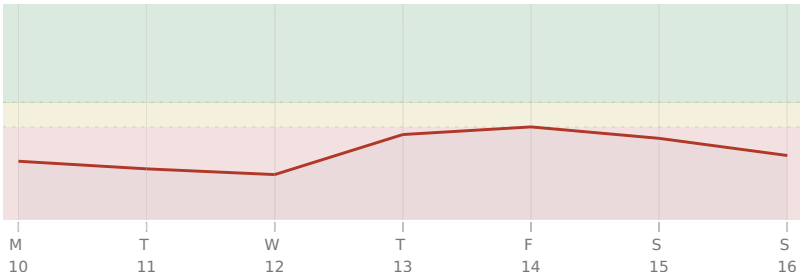

♅ Uranus ♁ Quincunx ♅ natal Uranus · Sunday 16 Jul

You feel restless about routines that used to work for you, and small changes in your daily structure suddenly feel important to make. Your usual way of staying independent or rebelling against rules gets awkward or misaligned, like you are not sure whether to stick with what you know or push against it. Over the coming weeks, you might experiment more with how you organize your time or your space, testing what actually fits you right now.

KEY DATES

Wed, 12 Jul ♆ Neptune stations Retrograde

AREAS OF LIFE

Love ★★★☆☆

Home △ wait

Creativity ★★★☆☆

Spirituality ★★★☆☆

Health ★★★★★

Finance ★★★★★

Travel ▲ wait

Career ★★★★★

Personal Growth ★★★★★

Communication Δ wait

Contracts ★★☆☆☆

10 July - 16 July 2028