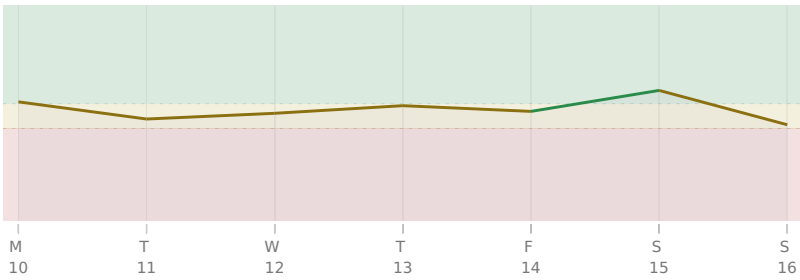

KEY DATES

Wed, 12 Jul ♆ Neptune stations Retrograde

AREAS OF LIFE

Love ★★★☆☆

Home △ wait

Creativity ★★★☆☆

Spirituality ★★★☆☆

Health ★★★★★

Finance ★★★★★

Travel ▲ wait

Career ★★★★★

Personal Growth ★★★★★

Communication Δ wait

Contracts ★★☆☆☆

10 July - 16 July 2028