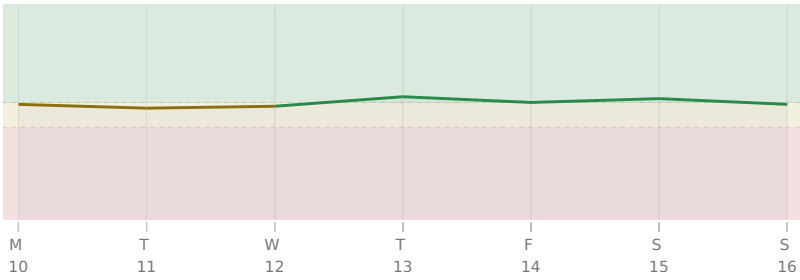

♅ Uranus ♁ Quincunx ♅ natal Uranus · Sunday 16 Jul

You feel restless about routines that used to work for you, and small changes in your daily structure suddenly feel important to make. Your usual way of staying independent or rebelling against rules gets awkward or misaligned, like you are not sure whether to stick with what you know or push against it. Over the coming weeks, you might experiment more with how you organize your time or your space, testing what actually fits you right now.

KEY DATES

Wed, 12 Jul ♆ Neptune stations Retrograde

AREAS OF LIFE

Love ★★★☆☆

Home △ wait

Creativity ★★★☆☆

Spirituality ★★★☆☆

Health ★★★★★

Finance ★★★★★

Travel ▲ wait

Career ★★★★★

Personal Growth ★★★★★

Communication Δ wait

Contracts ★★☆☆☆

10 July - 16 July 2028