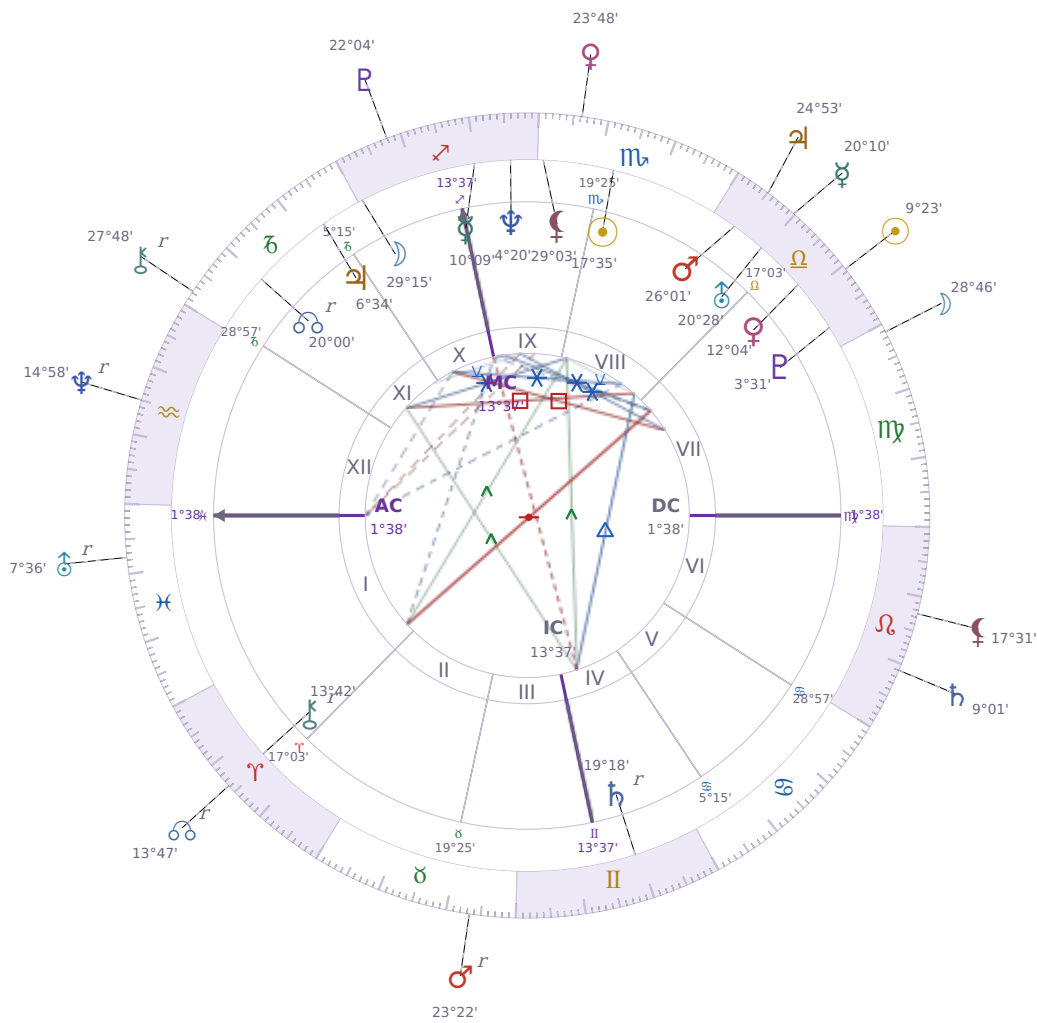

DAILY HOROSCOPE

Eric William Dane

American actor (1972-2026)

♏ Scorpio November 9, 1972 13:42 San Francisco

Sunday, 2 October 2005

TRANSITS FOR TODAY

☉ Sun	in ♎ Libra	9°23'25"
☾ Moon	in ♍ Virgo	28°46'34"
☿ Mercury	in ♎ Libra	20°10'55"
♀ Venus	in ♏ Scorpio	23°48'19"
♂ Mars	in ♉ Taurus Rx	23°22'11"
♃ Jupiter	in ♎ Libra	24°53'22"
♄ Saturn	in ♌ Leo	9°01'48"

♅ Uranus	in ♋ Pisces Rx	7°36'51"
♆ Neptune	in ♒ Aquarius Rx	14°58'45"
♇ Pluto	in ♏ Sagittarius	22°04'00"
♁ Chiron	in ♑ Capricorn Rx	27°48'25"
♊ NNode	in ♈ Aries Rx	13°47'15"
♁ Lilith	in ♌ Leo	17°31'03"