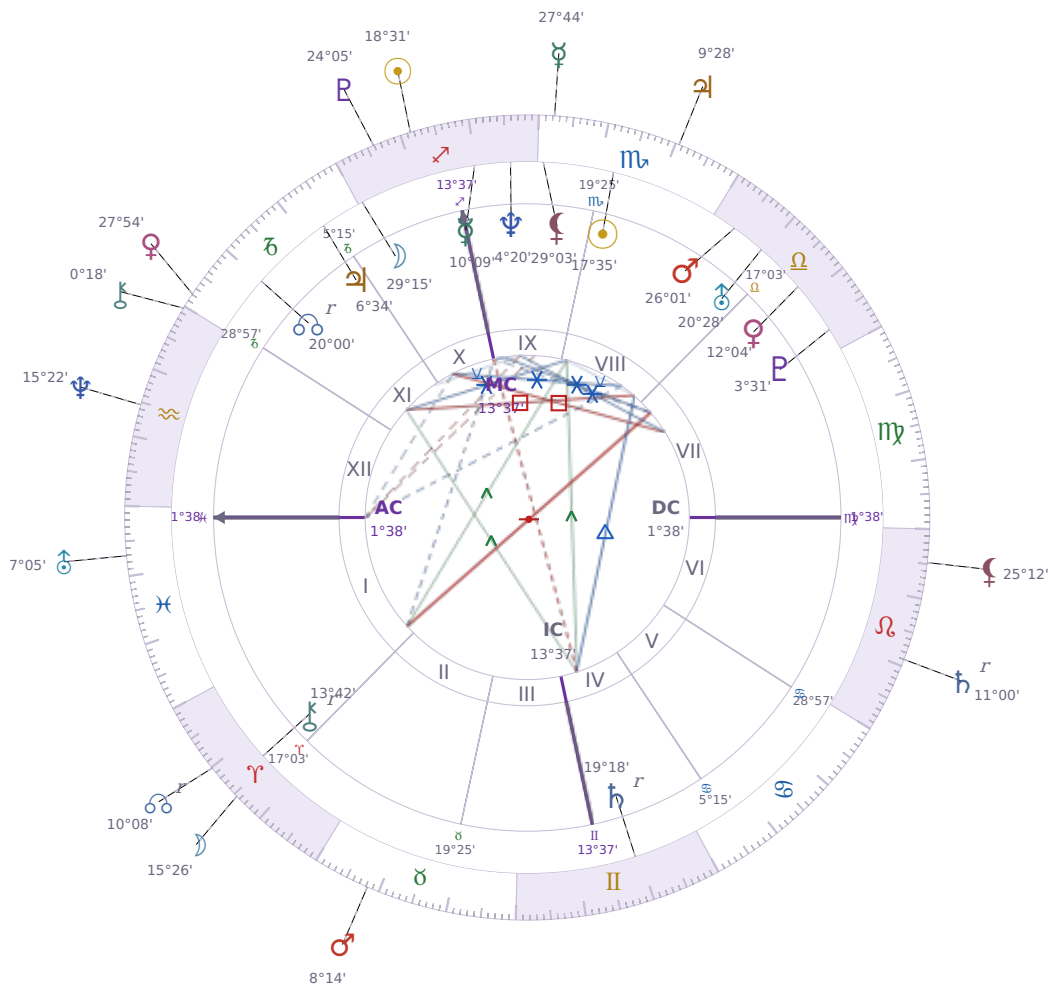

DAILY HOROSCOPE

Eric William Dane

American actor (1972–2026)

♏ Scorpio November 9, 1972 13:42 San Francisco

Saturday, 10 December 2005

TRANSITS FOR TODAY

☉ Sun	in ♐ Sagittarius	18°31'56"
☾ Moon	in ♈ Aries	15°26'46"
☿ Mercury	in ♏ Scorpio	27°44'52"
♀ Venus	in ♑ Capricorn	27°54'37"
♂ Mars	in ♉ Taurus	8°14'10"
♃ Jupiter	in ♏ Scorpio	9°28'50"
♄ Saturn	in ♌ Leo Rx	11°00'18"