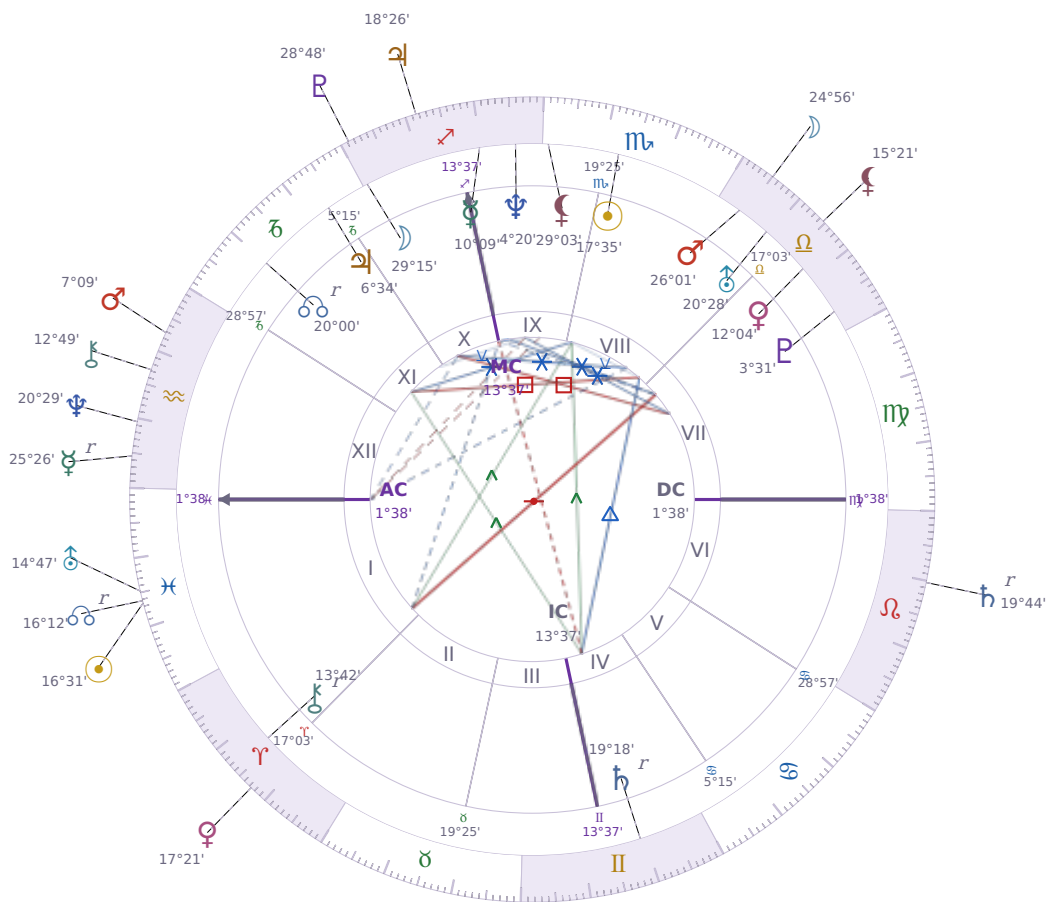

DAILY HOROSCOPE

Eric William Dane

American actor (1972–2026)

♏ Scorpio November 9, 1972 13:42 San Francisco

Wednesday, 7 March 2007

TRANSITS FOR TODAY

☉ Sun	in ♓ Pisces	16°31'50"
☾ Moon	in ♎ Libra	24°56'28"
☿ Mercury	in ♒ Aquarius Rx	25°26'10"
♀ Venus	in ♈ Aries	17°21'04"
♂ Mars	in ♒ Aquarius	7°09'33"
♃ Jupiter	in ♏ Sagittarius	18°26'55"
♄ Saturn	in ♌ Leo Rx	19°44'40"