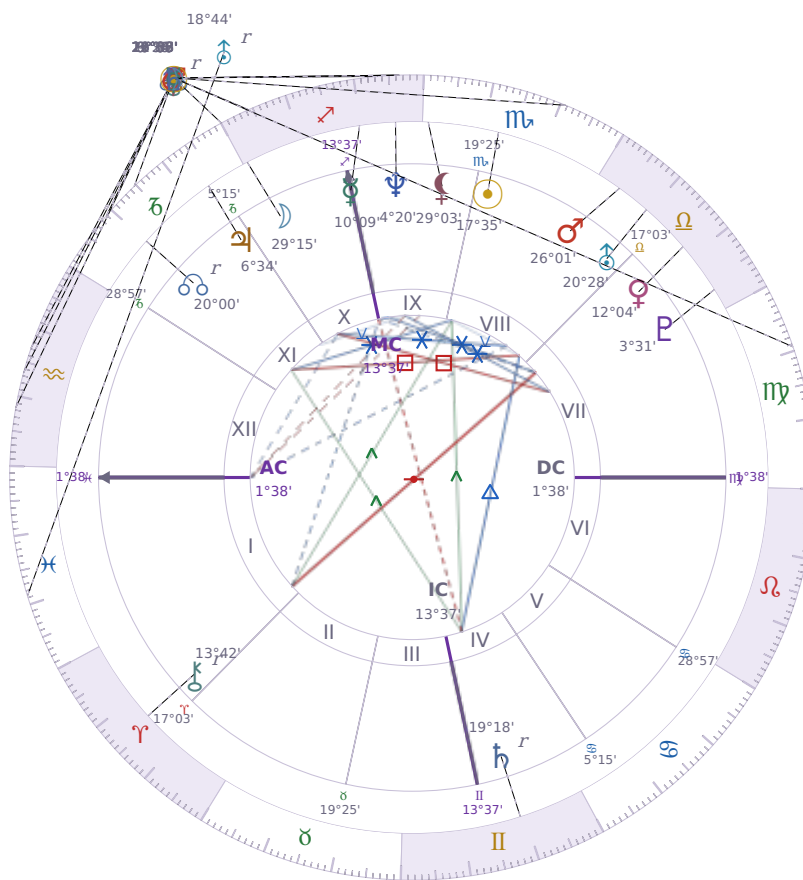

DAILY HOROSCOPE

Eric William Dane

American actor (1972-2026)

♏ Scorpio November 9, 1972 13:42 San Francisco

Tuesday, 25 November 2008

TRANSITS FOR TODAY

|           |                  |           |
|-----------|------------------|-----------|
| ☉ Sun     | in ♐ Sagittarius | 3°35'33"  |
| ☾ Moon    | in ♏ Scorpio     | 9°14'00"  |
| ☿ Mercury | in ♐ Sagittarius | 3°28'41"  |
| ♀ Venus   | in ♏ Capricorn   | 15°19'15" |
| ♂ Mars    | in ♐ Sagittarius | 6°34'31"  |
| ♃ Jupiter | in ♏ Capricorn   | 21°05'07" |
| ♄ Saturn  | in ♍ Virgo       | 20°35'14" |

|           |                  |           |
|-----------|------------------|-----------|
| ♅ Uranus  | in ♓ Pisces Rx   | 18°44'26" |
| ♆ Neptune | in ♒ Aquarius    | 21°37'15" |
| ♇ Pluto   | in ♐ Sagittarius | 29°56'52" |
| ♁ Chiron  | in ♒ Aquarius    | 16°33'51" |
| ♁ NNode   | in ♒ Aquarius Rx | 12°53'42" |
| ♁ Lilith  | in ♐ Sagittarius | 25°38'40" |

## NATAL PLANETS

|              |                  |           |       |
|--------------|------------------|-----------|-------|
| ☉ Sun        | in ♏ Scorpio     | 17°35'52" | VIII  |
| ☾ Moon       | in ♐ Sagittarius | 29°15'47" | X     |
| ☿ Mercury    | in ♐ Sagittarius | 10°09'58" | IX    |
| ♀ Venus      | in ♎ Libra       | 12°04'48" | VII   |
| ♂ Mars       | in ♎ Libra       | 26°01'24" | VIII  |
| ♃ Jupiter    | in ♑ Capricorn   | 6°34'14"  | XI    |
| ♄ Saturn     | in ♊ Gemini      | 19°18'56" | IV Rx |
| ♅ Uranus     | in ♎ Libra       | 20°28'57" | VIII  |
| ♆ Neptune    | in ♐ Sagittarius | 4°20'25"  | IX    |
| ♇ Pluto      | in ♎ Libra       | 3°31'17"  | VII   |
| ♁ Chiron     | in ♈ Aries       | 13°42'19" | I Rx  |
| ♁ North Node | in ♑ Capricorn   | 20°00'39" | XI Rx |
| ♁ Lilith     | in ♏ Scorpio     | 29°03'37" | IX    |