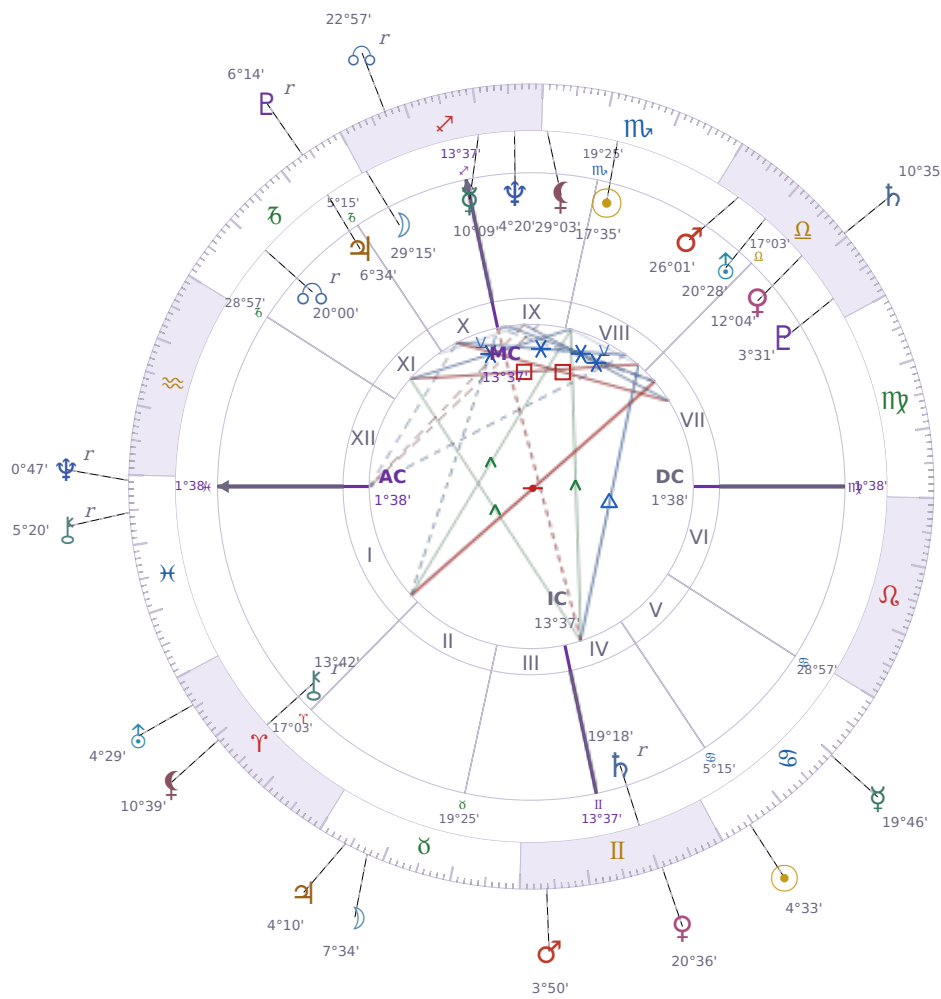

DAILY HOROSCOPE

Eric William Dane

American actor (1972-2026)

♏ Scorpio November 9, 1972 13:42 San Francisco

Sunday, 26 June 2011

TRANSITS FOR TODAY

|           |             |           |
|-----------|-------------|-----------|
| ☉ Sun     | in ♋ Cancer | 4°33'37"  |
| ☾ Moon    | in ♉ Taurus | 7°34'30"  |
| ☿ Mercury | in ♋ Cancer | 19°46'54" |
| ♀ Venus   | in ♊ Gemini | 20°36'38" |
| ♂ Mars    | in ♊ Gemini | 3°50'12"  |
| ♃ Jupiter | in ♉ Taurus | 4°10'00"  |
| ♄ Saturn  | in ♎ Libra  | 10°35'32" |

|           |                     |           |
|-----------|---------------------|-----------|
| ♅ Uranus  | in ♈ Aries          | 4°29'25"  |
| ♆ Neptune | in ♋ Pisces Rx      | 0°47'06"  |
| ♇ Pluto   | in ♏ Capricorn Rx   | 6°14'47"  |
| ♁ Chiron  | in ♋ Pisces Rx      | 5°20'05"  |
| ♊ NNode   | in ♐ Sagittarius Rx | 22°57'40" |
| ♁ Lilith  | in ♈ Aries          | 10°39'04" |

## KEY TRANSIT FACTORS