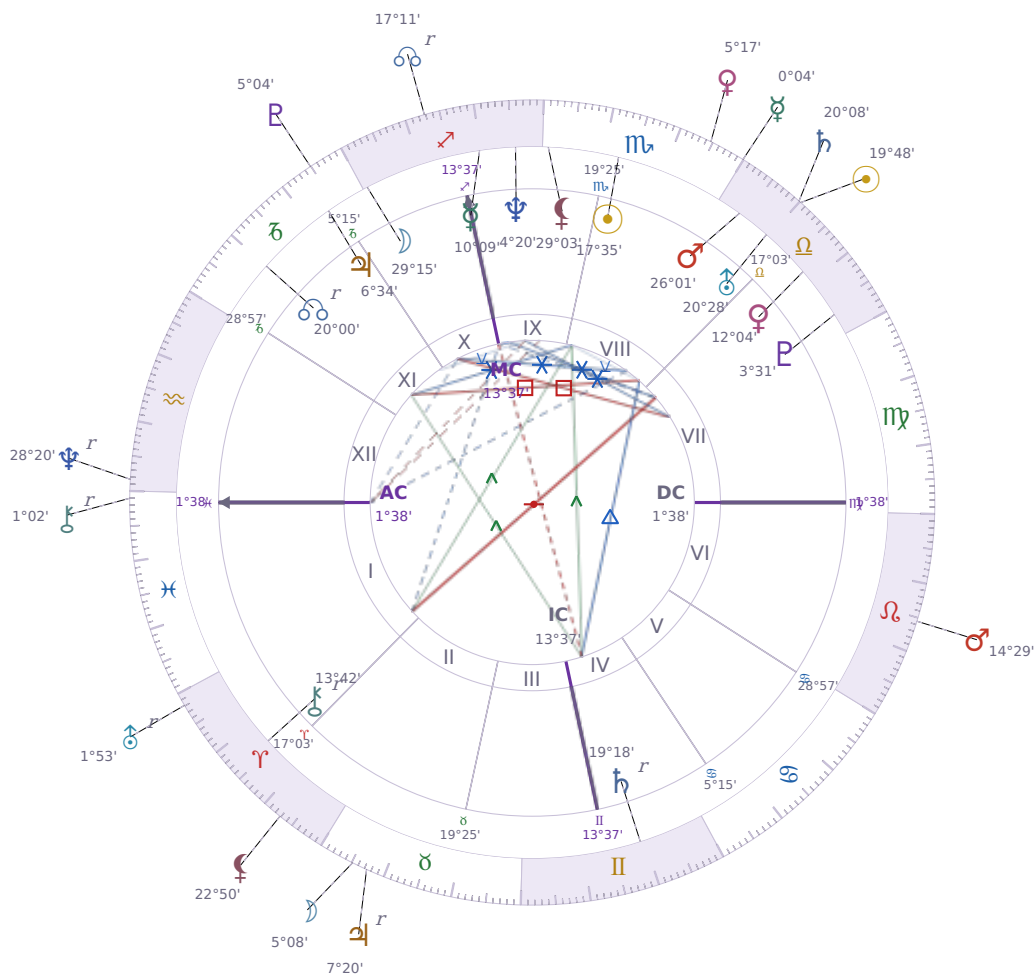

DAILY PERSONAL HOROSCOPE

Eric William Dane

American actor (1972-2026)

♏ Scorpio November 9, 1972 13:42 San Francisco

Thursday, 13 October 2011

TRANSITS FOR TODAY

☉ Sun	in ♏ Libra	19°48'14"
☾ Moon	in ♏ Taurus	5°08'18"
☿ Mercury	in ♏ Scorpio	0°04'32"
♀ Venus	in ♏ Scorpio	5°17'36"
♂ Mars	in ♏ Leo	14°29'24"
♃ Jupiter	in ♏ Taurus Rx	7°20'22"
♄ Saturn	in ♏ Libra	20°08'13"

♅ Uranus	in ♈ Aries Rx	1°53'24"
♆ Neptune	in ♒ Aquarius Rx	28°20'24"
♇ Pluto	in ♑ Capricorn	5°04'25"
♁ Chiron	in ♓ Pisces Rx	1°02'21"
♋ NNode	in ♐ Sagittarius Rx	17°11'20"
♁ Lilith	in ♈ Aries	22°50'11"