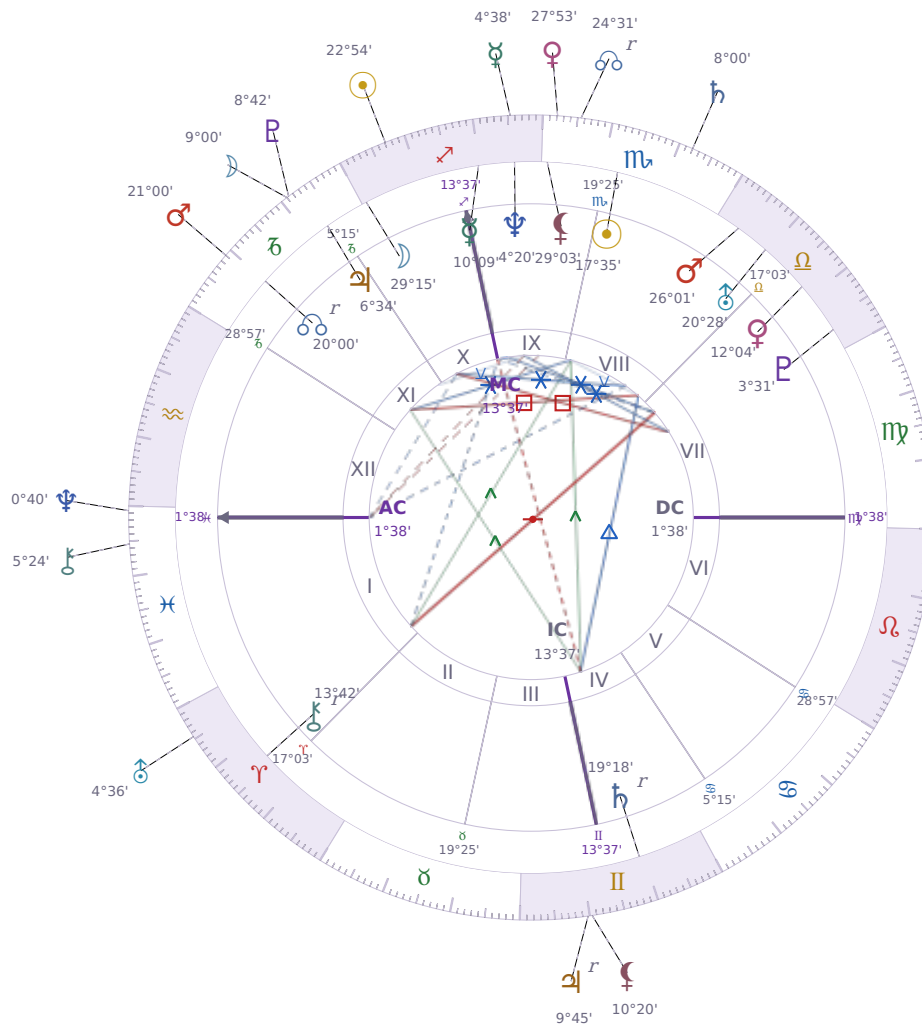

DAILY PERSONAL HOROSCOPE

Eric William Dane

American actor (1972-2026)

♏ Scorpio November 9, 1972 13:42 San Francisco

Friday, 14 December 2012

TRANSITS FOR TODAY

☉ Sun	in ♐ Sagittarius	22°54'28"
☾ Moon	in ♑ Capricorn	9°00'46"
☿ Mercury	in ♐ Sagittarius	4°38'56"
♀ Venus	in ♏ Scorpio	27°53'12"
♂ Mars	in ♑ Capricorn	21°00'02"
♃ Jupiter	in ♊ Gemini Rx	9°45'59"
♄ Saturn	in ♏ Scorpio	8°00'33"

KEY DATE

♅ Uranus stations Direct

Uranus turning direct after months backward means **stuck situations finally shift** — delays in tech, contracts, or unusual projects resume their forward motion. What felt **blocked or confusing** about your routines, friendships, or work systems becomes **clearer to act on** now that the planet moves the way it normally does. Most people notice they can **make real changes** instead of just thinking about them, whether that's switching jobs, updating systems, or ending relationships that went nowhere during the retrograde.